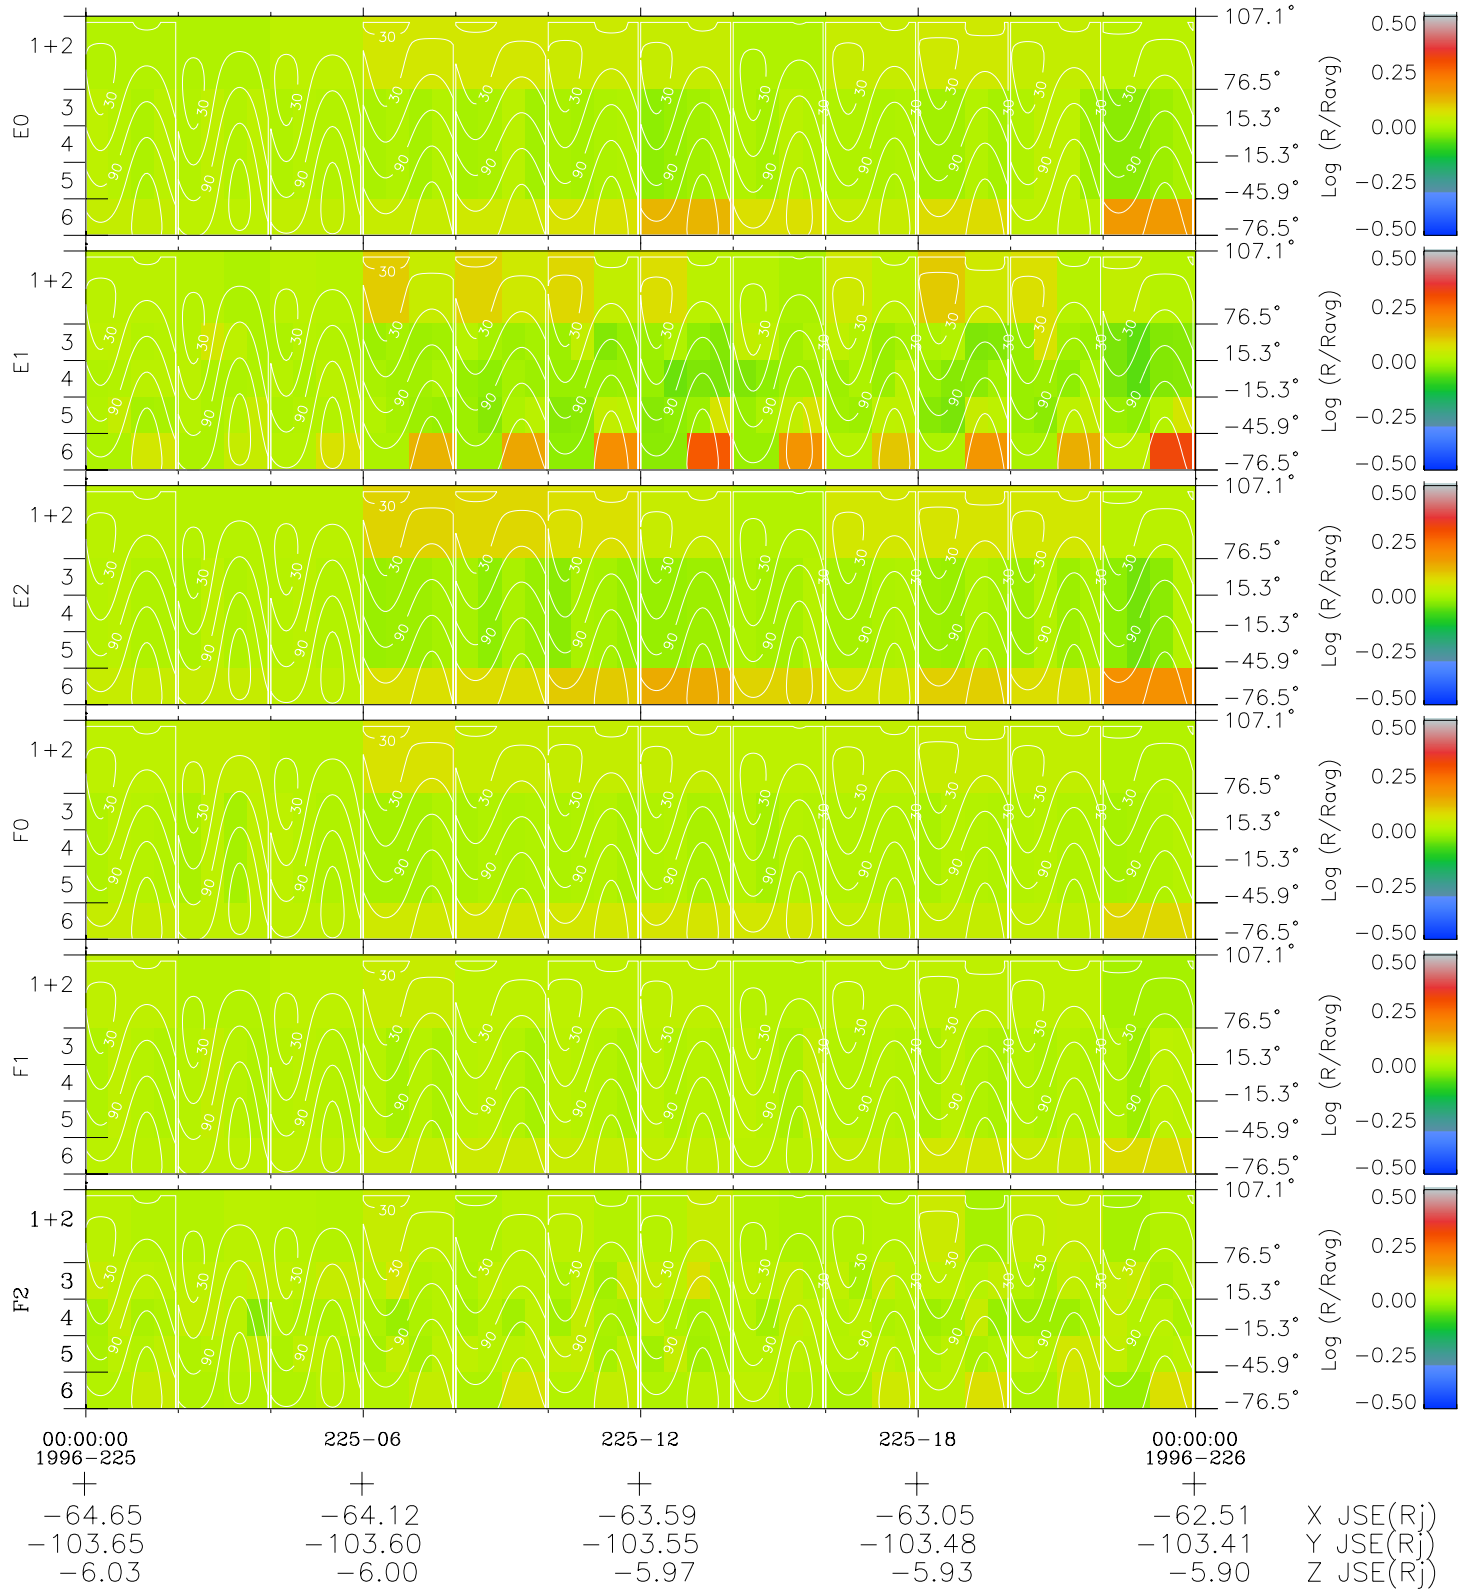

Galileo EPD Real Time All-Sky Anisotropies 96225

Software Version: RTSKY_MEAN V 1.20
Data Production: 06-03-00
Plot Production: Fri Sep 14 07:36:21 2001
Color File: wondr3
Geofactor File: 1.1

- ◇ = Jupiter look direction
- = Corotation look direction