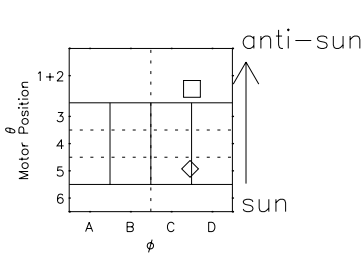

Galileo EPD Real Time All-Sky Anisotropies 96225

Software Version: RTSKY_MEAN V 1.20
Data Production: 06-03-00
Plot Production: Fri Sep 14 07:36:21 2001
Color File: wondr3
Geofactor File: 1.1

- ◇ = Jupiter look direction
- = Corotation look direction