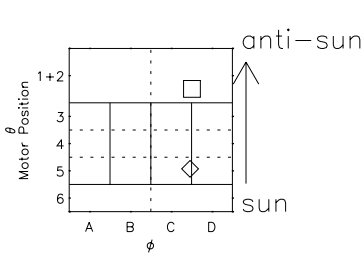

Galileo EPD Real Time All-Sky Anisotropies 96225

Software Version: RTSKY_FLUX V 1.20
 Data Production: 06-03-00
 Plot Production: Fri Sep 14 07:36:36 2001
 Color File: wondr3
 Geofactor File: 1.1

- ◇ = Jupiter look direction
- = Corotation look direction