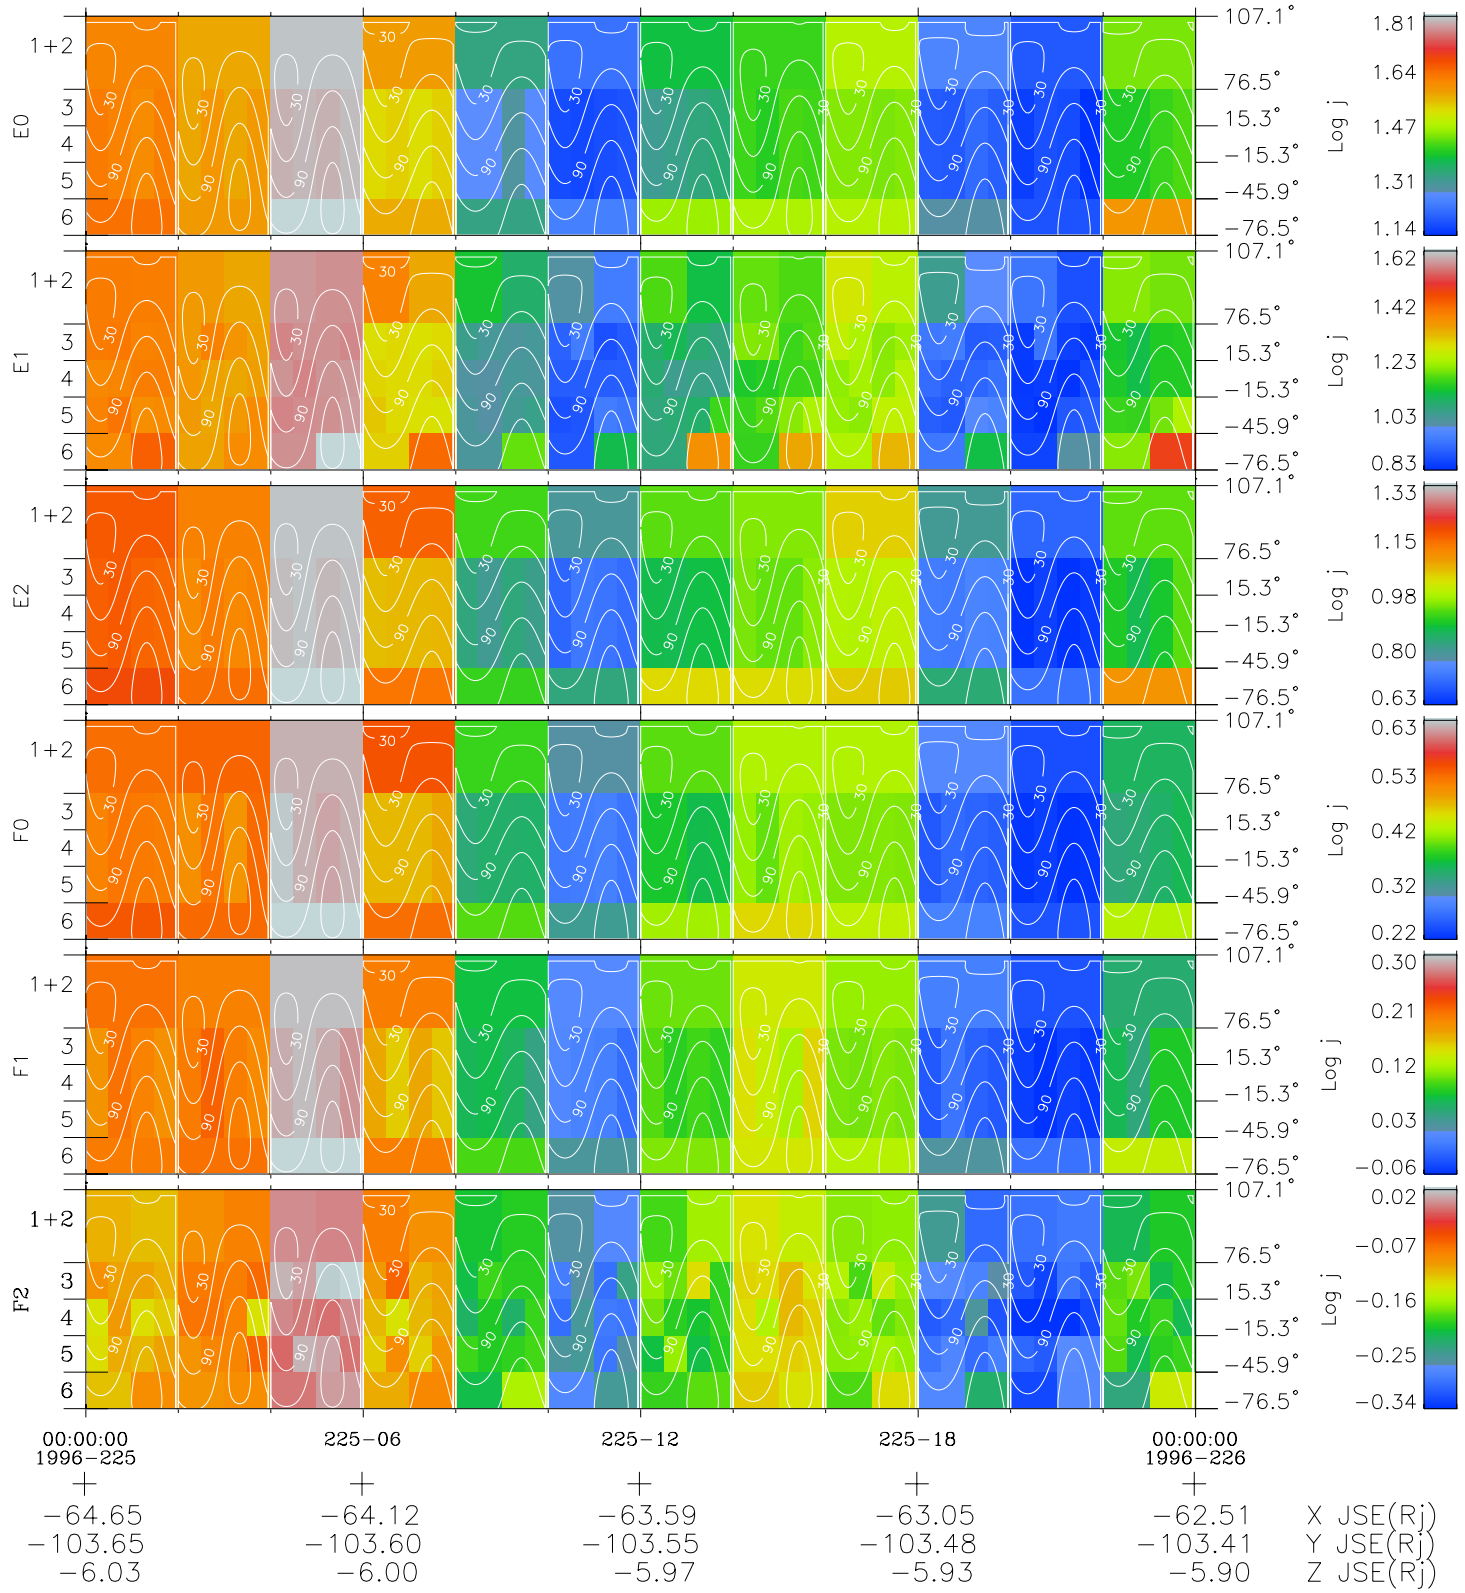

Galileo EPD Real Time All-Sky Anisotropies 96225

Software Version: RTSKY_FLUX V 1.20
 Data Production: 06-03-00
 Plot Production: Fri Sep 14 07:36:36 2001
 Color File: wondr3
 Geofactor File: 1.1

- ◇ = Jupiter look direction
- = Corotation look direction