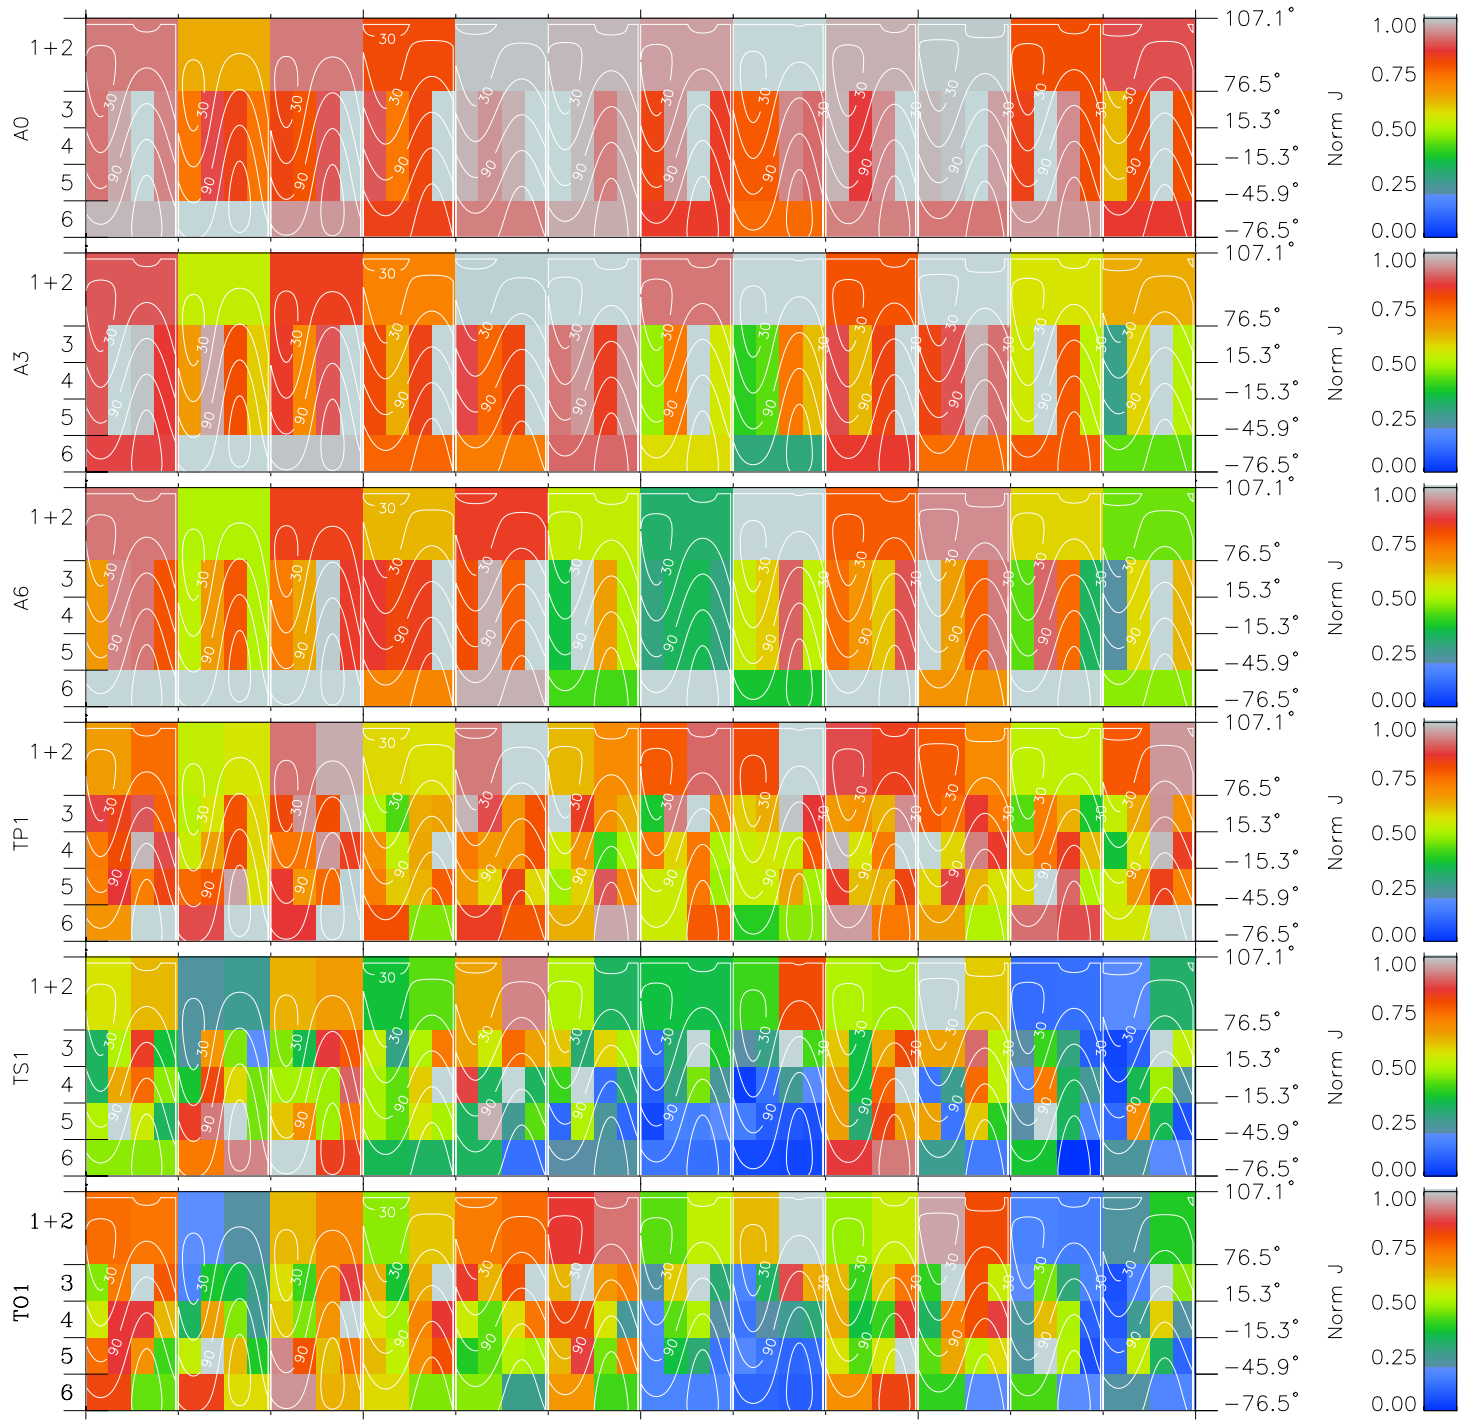

Galileo EPD Real Time All-Sky Anisotropies 96225

Software Version: RTSKY_NORM V 1.20
Data Production: 06-03-00
Plot Production: Fri Sep 14 07:36:43 2001
Color File: wondr3
Geofactor File: 1.1

00:00:00 1996-225	225-06	225-12	225-18	00:00:00 1996-226	
+	+	+	+	+	X JSE(R _j)
-64.65	-64.12	-63.59	-63.05	-62.51	Y JSE(R _j)
-103.65	-103.60	-103.55	-103.48	-103.41	Z JSE(R _j)
-6.03	-6.00	-5.97	-5.93	-5.90	

- ◇ = Jupiter look direction
- = Corotation look direction