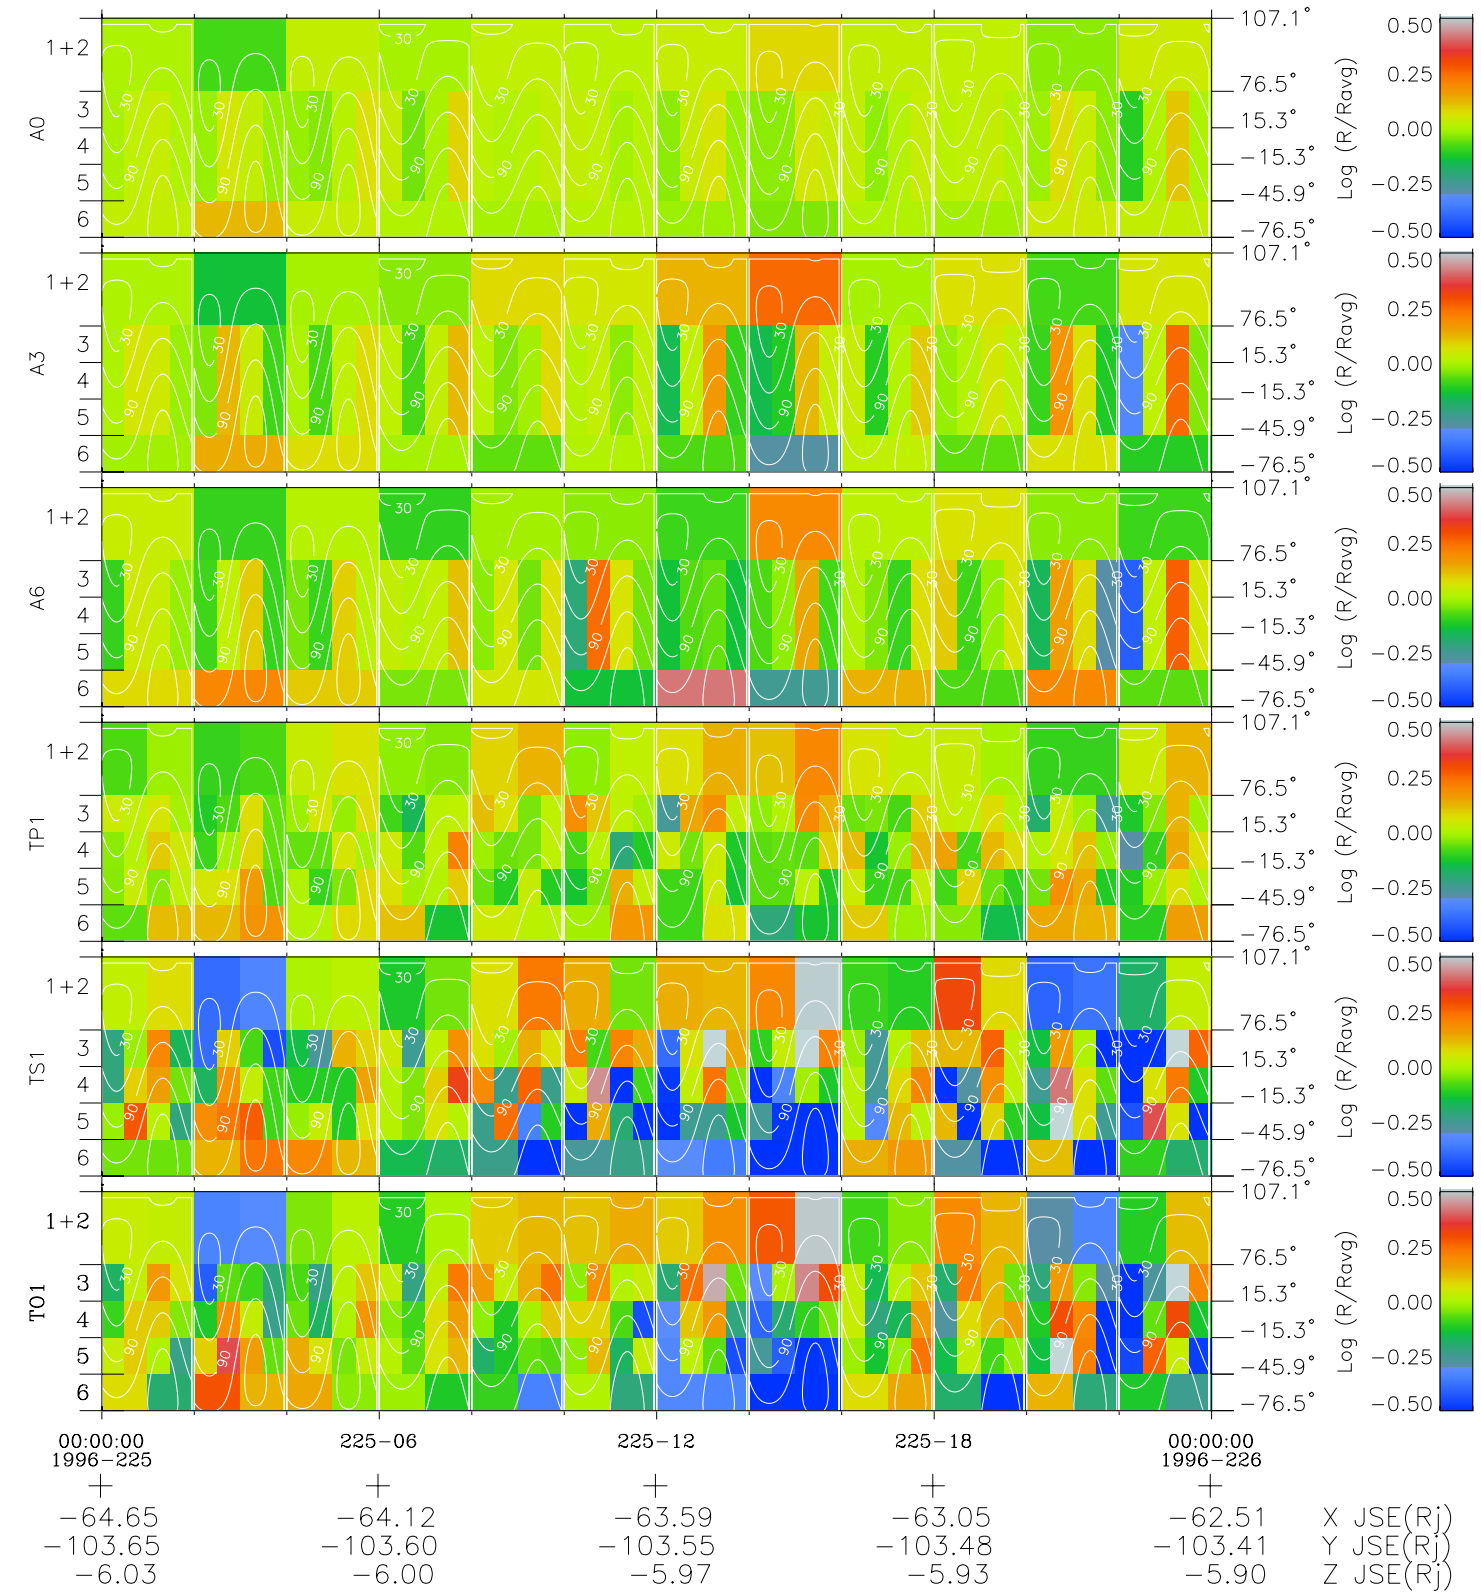

# Galileo EPD Real Time All-Sky Anisotropies 96225

Software Version: RTSKY\_MEAN V 1.20  
 Data Production: 06-03-00  
 Plot Production: Fri Sep 14 07:36:14 2001  
 Color File: wondr3  
 Geofactor File: 1.1

◇ = Jupiter look direction  
 □ = Corotation look direction