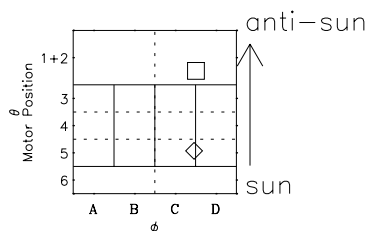

Galileo EPD Real-Time Omni 96225

Software Version: RTLINE_OMNI V 1.20
Data Production: 06-03-00
Plot Production: Fri Sep 14 07:38:04 2001

- ◇ = Jupiter look direction
- = Corotation look direction