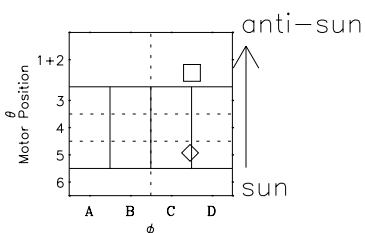

Galileo EPD Real-Time Omni 96225

Software Version: RTLINE_OMNI V 1.20
Data Production: 06-03-00
Plot Production: Fri Sep 14 07:38:03 2001

◇ = Jupiter look direction
□ = Corotation look direction