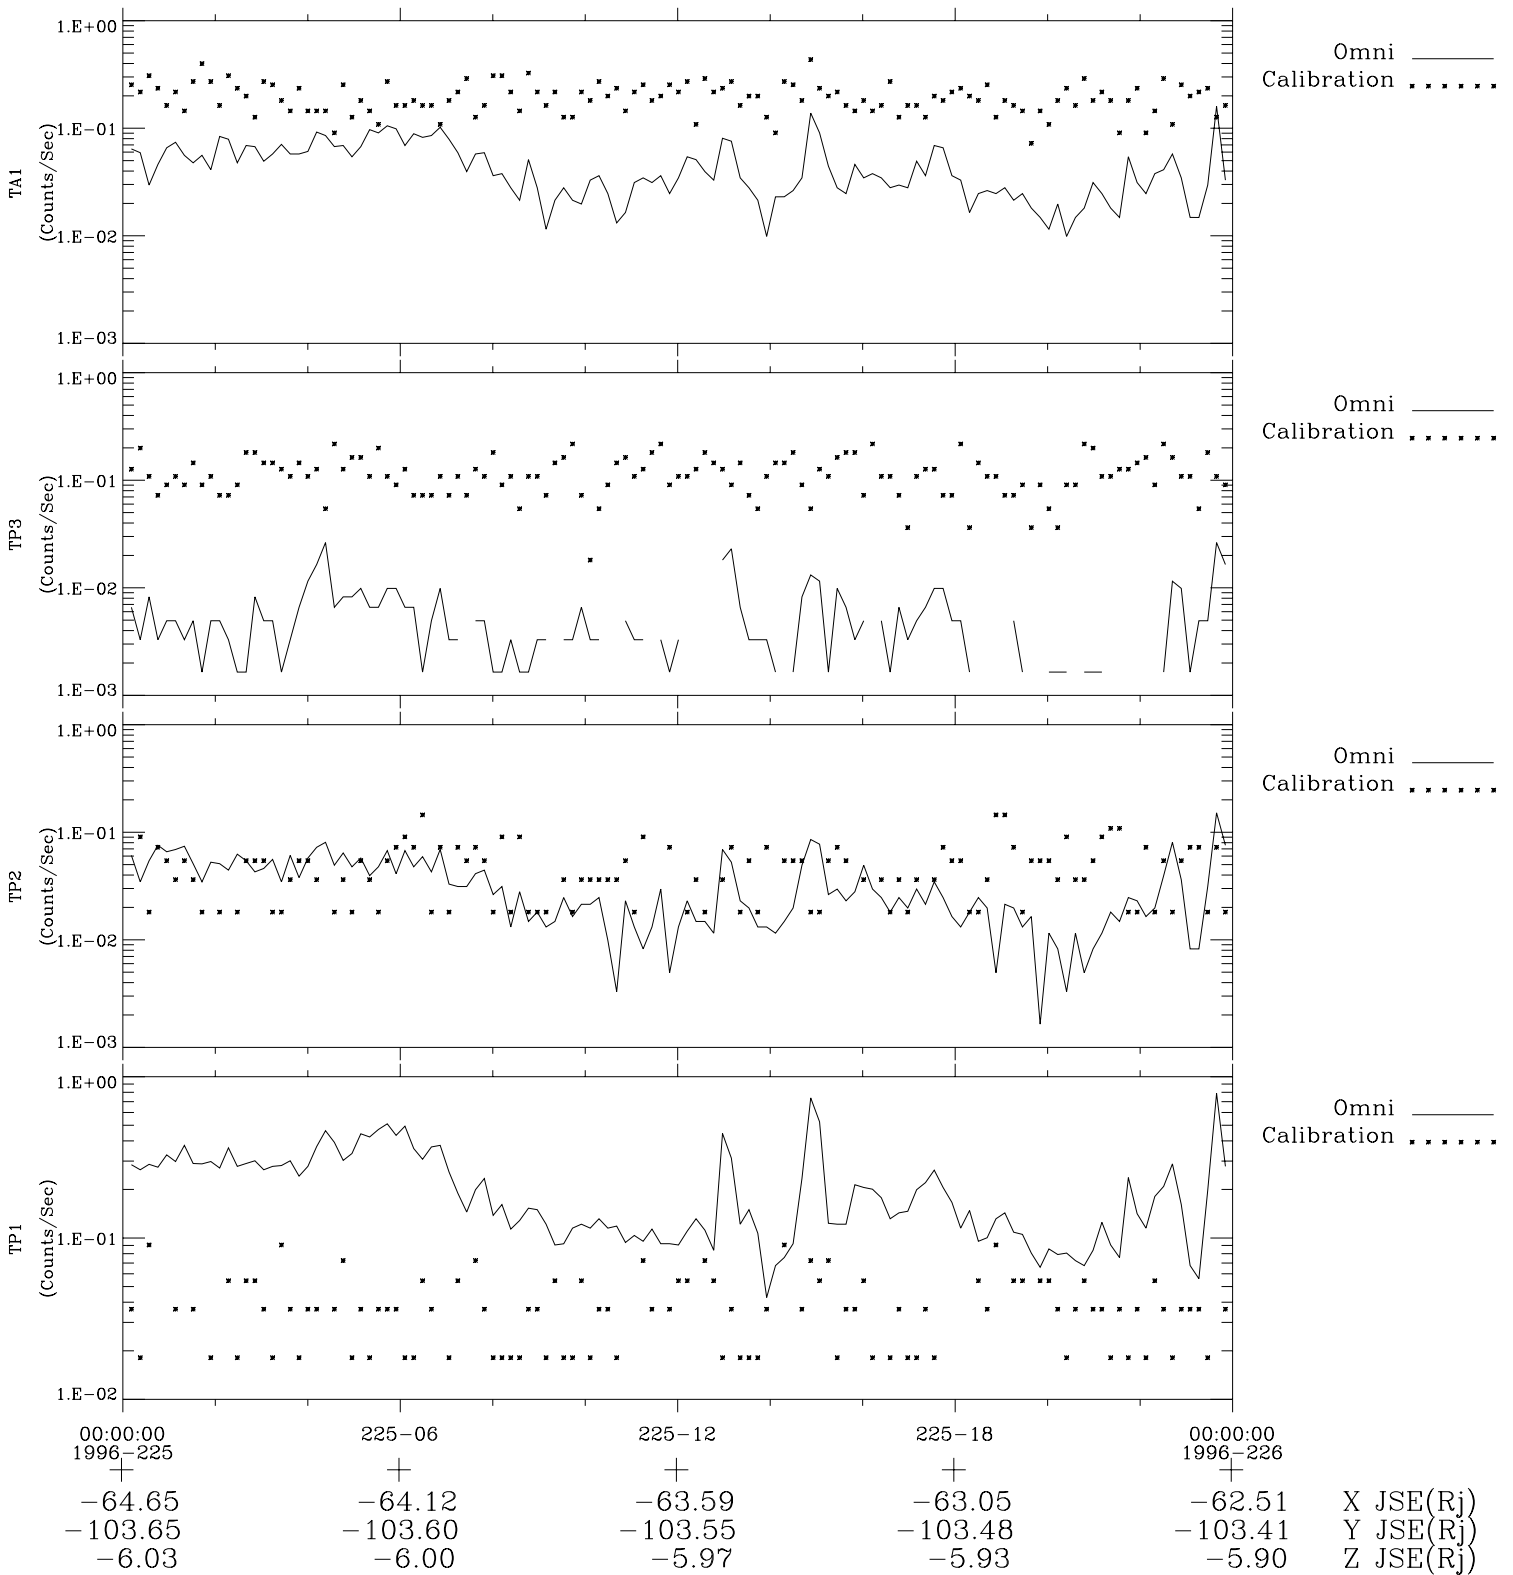

Galileo EPD Real-Time Omni 96225

Software Version: RTLINE_OMNI V 1.20
Data Production: 06-03-00
Plot Production: Fri Sep 14 07:38:03 2001

◇ = Jupiter look direction
□ = Corotation look direction