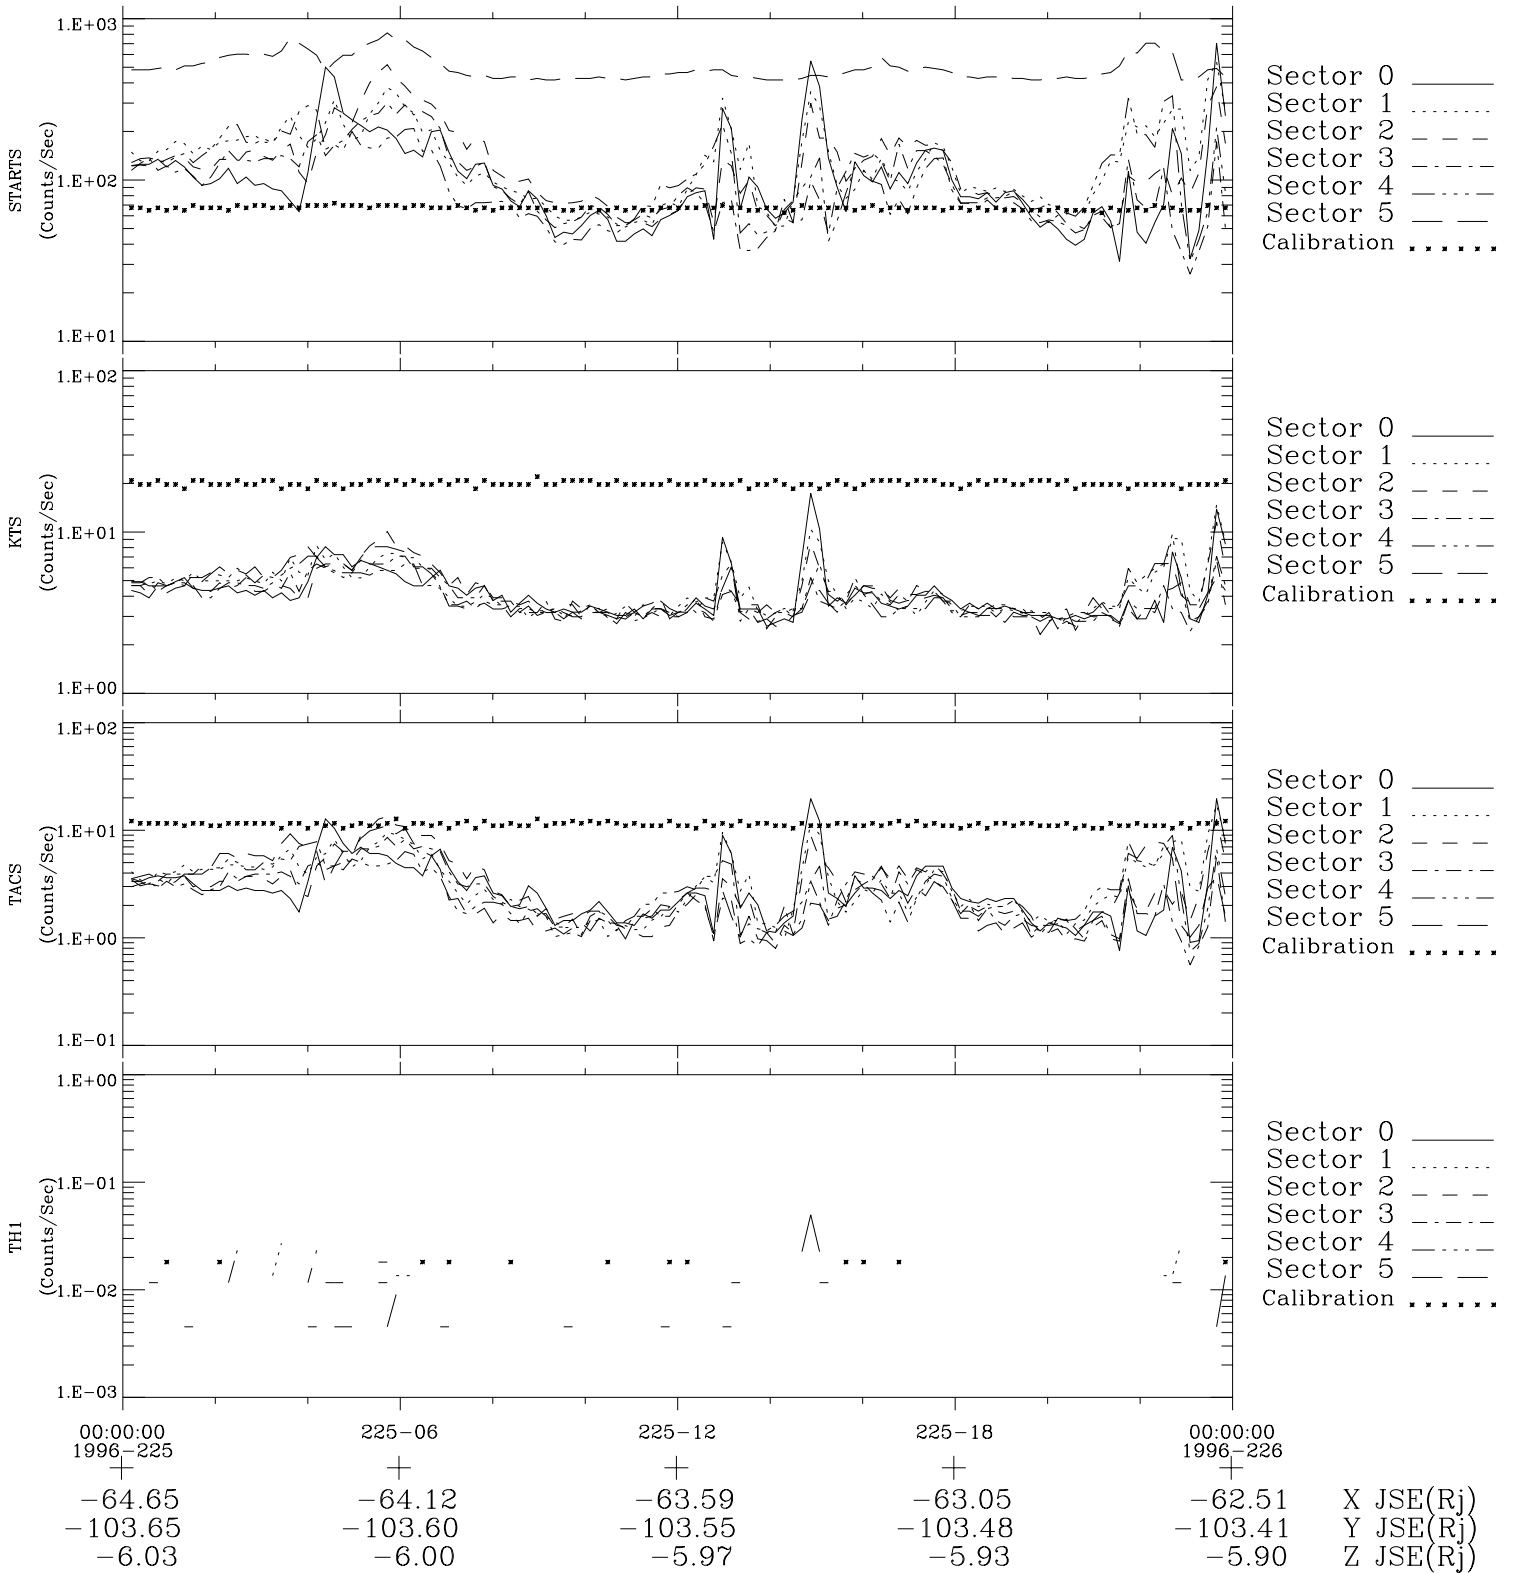

Galileo EPD Real-Time Six-Sector 96225

Software Version: RTLINE_R6 V 1.20
Data Production: 06-03-00
Plot Production: Fri Sep 14 07:38:12 2001

◇ = Jupiter look direction
□ = Corotation look direction