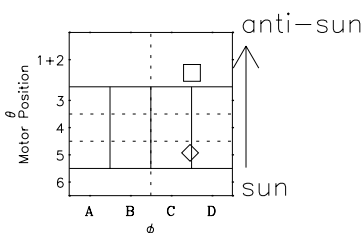

Galileo EPD Real-Time Six-Sector 96225

Software Version: RTLINE_R6 V 1.20
Data Production: 06-03-00
Plot Production: Fri Sep 14 07:38:12 2001

◇ = Jupiter look direction
□ = Corotation look direction