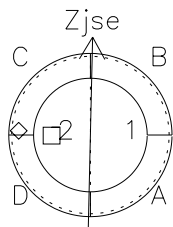

# Galileo EPD Real-Time Six-Sector 96225

Software Version: RTLINE\_R6 V 1.20  
Data Production: 06-03-00  
Plot Production: Fri Sep 14 07:38:10 2001

◇ = Jupiter look direction  
□ = Corotation look direction