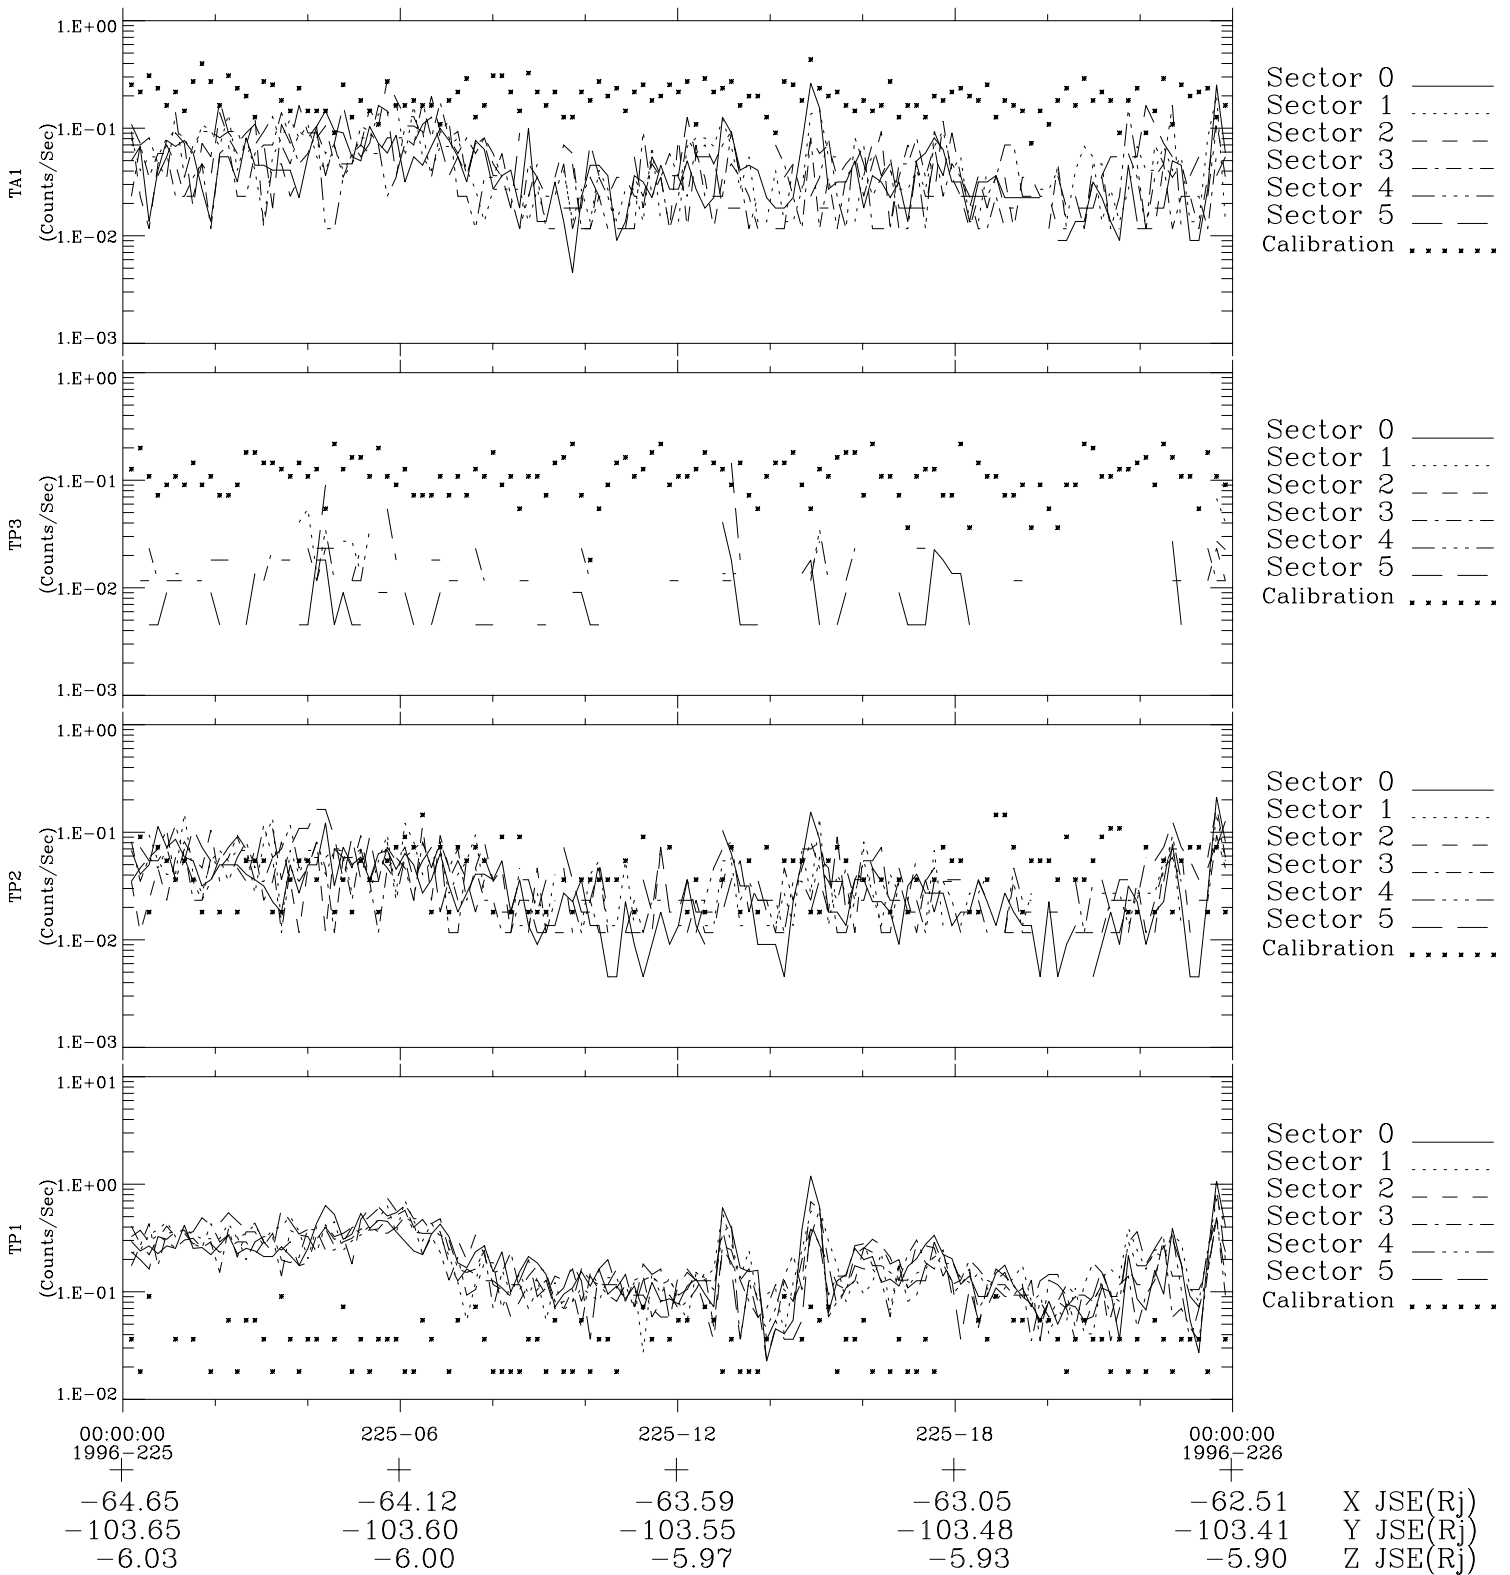

# Galileo EPD Real-Time Six-Sector 96225

Software Version: RTLINE\_R6 V 1.20  
Data Production: 06-03-00  
Plot Production: Fri Sep 14 07:38:10 2001

◇ = Jupiter look direction  
□ = Corotation look direction