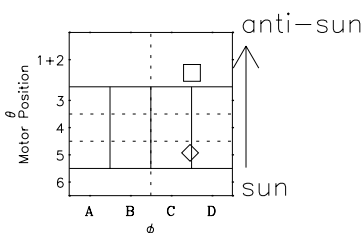

# Galileo EPD Real-Time Six-Sector 96225

Software Version: RTLINE\_R6 V 1.20  
Data Production: 06-03-00  
Plot Production: Fri Sep 14 07:38:10 2001

◇ = Jupiter look direction  
□ = Corotation look direction