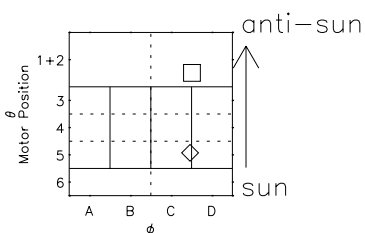

Galileo EPD Real Elevation Anisotropies 96225

Software Version: RTELEV_MEAN V 1.20
 Data Production: 06-03-00
 Plot Production: Fri Sep 14 07:37:02 2001
 Color File: wondr3
 Geofactor File: 1.1

- ◇ = Jupiter look direction
- = Corotation look direction