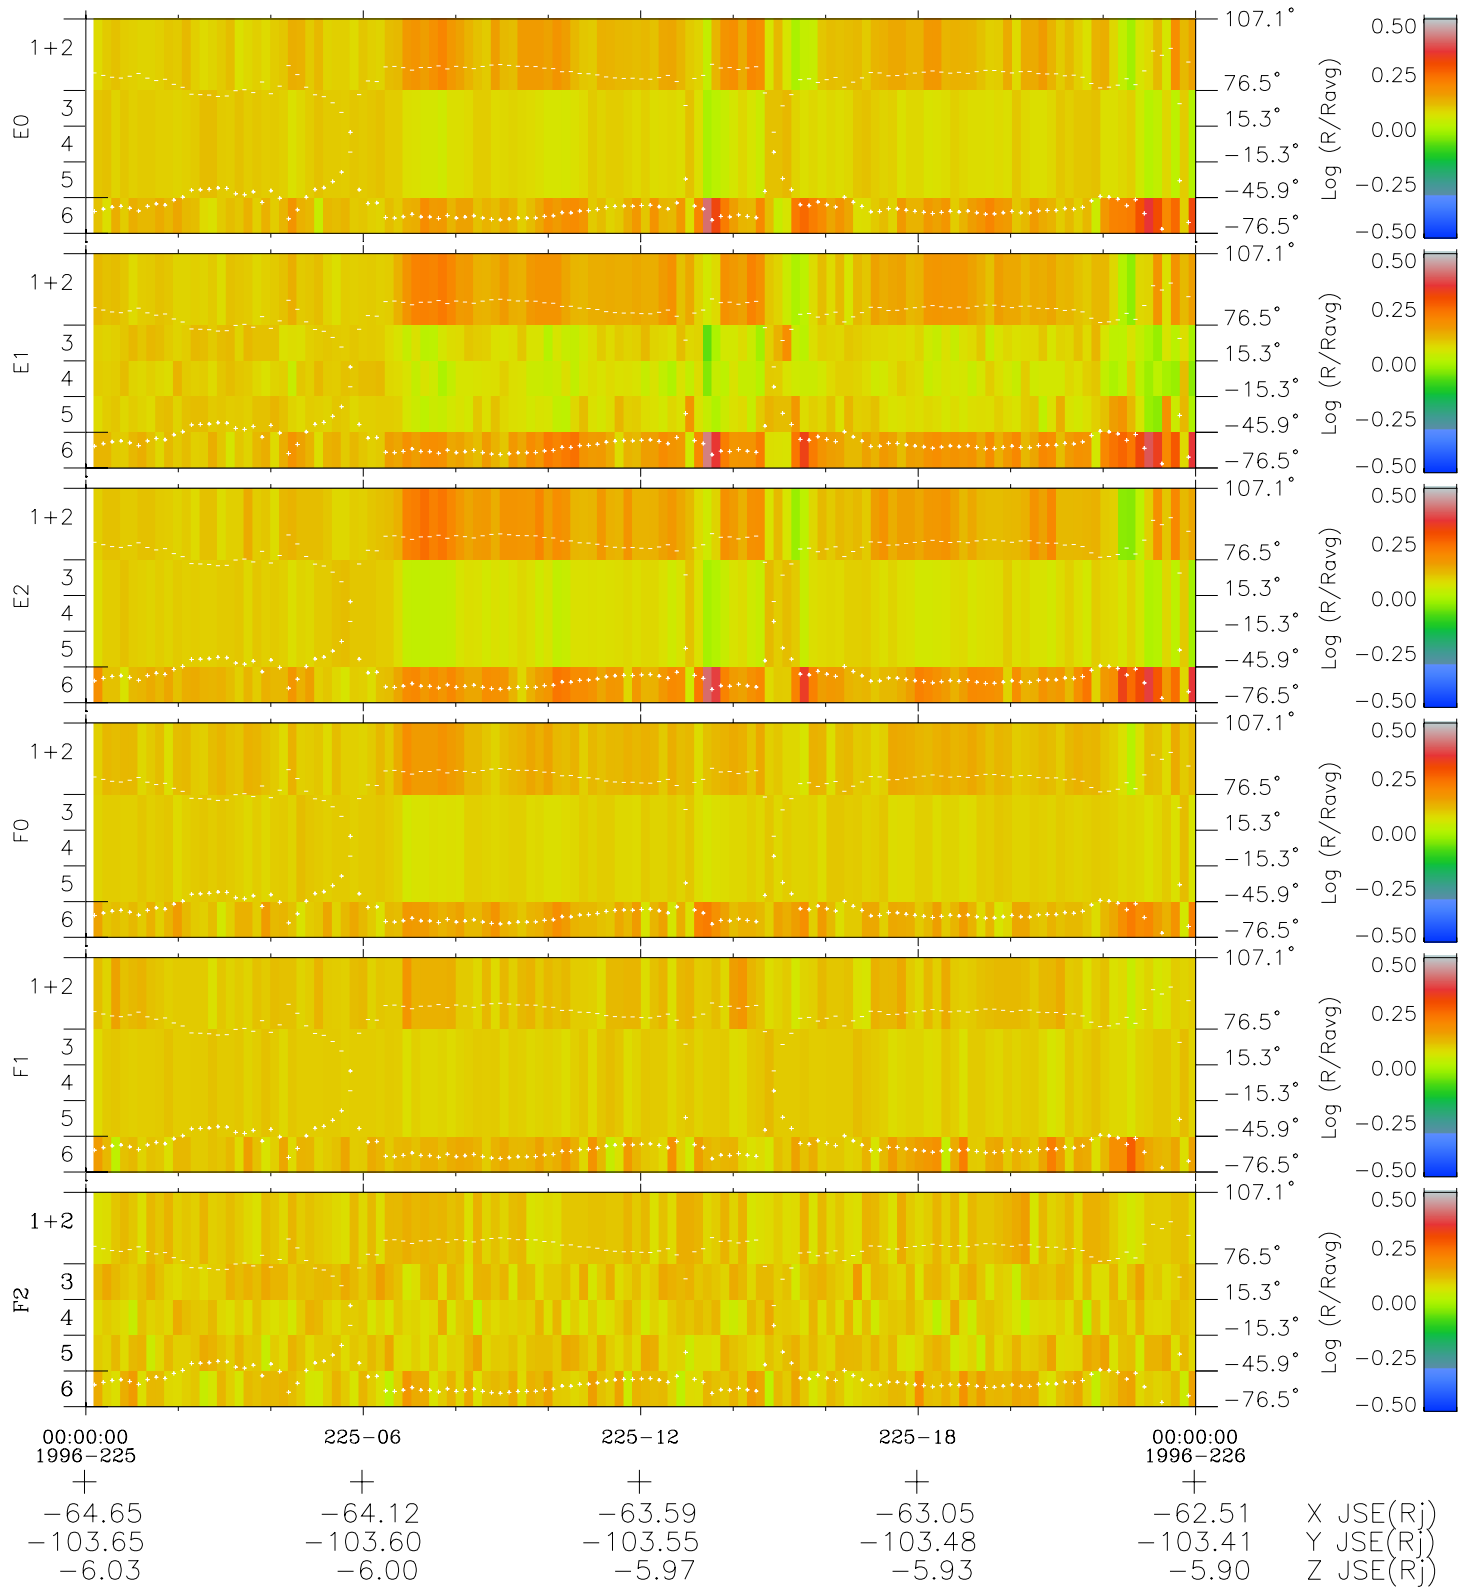

Galileo EPD Real Elevation Anisotropies 96225

Software Version: RTELEV_MEAN V 1.20
 Data Production: 06-03-00
 Plot Production: Fri Sep 14 07:37:02 2001
 Color File: wondr3
 Geofactor File: 1.1

- ◇ = Jupiter look direction
- = Corotation look direction