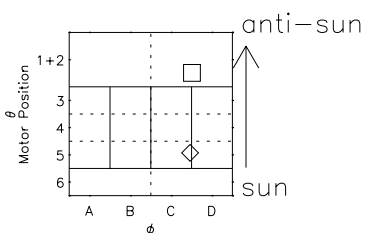

# Galileo EPD Real Elevation Anisotropies 96225

Software Version: RTELEV\_FLUX V 1.20  
Data Production: 06-03-00  
Plot Production: Fri Sep 14 07:37:13 2001  
Color File: wondr3  
Geofactor File: 1.1

- ◇ = Jupiter look direction
- = Corotation look direction