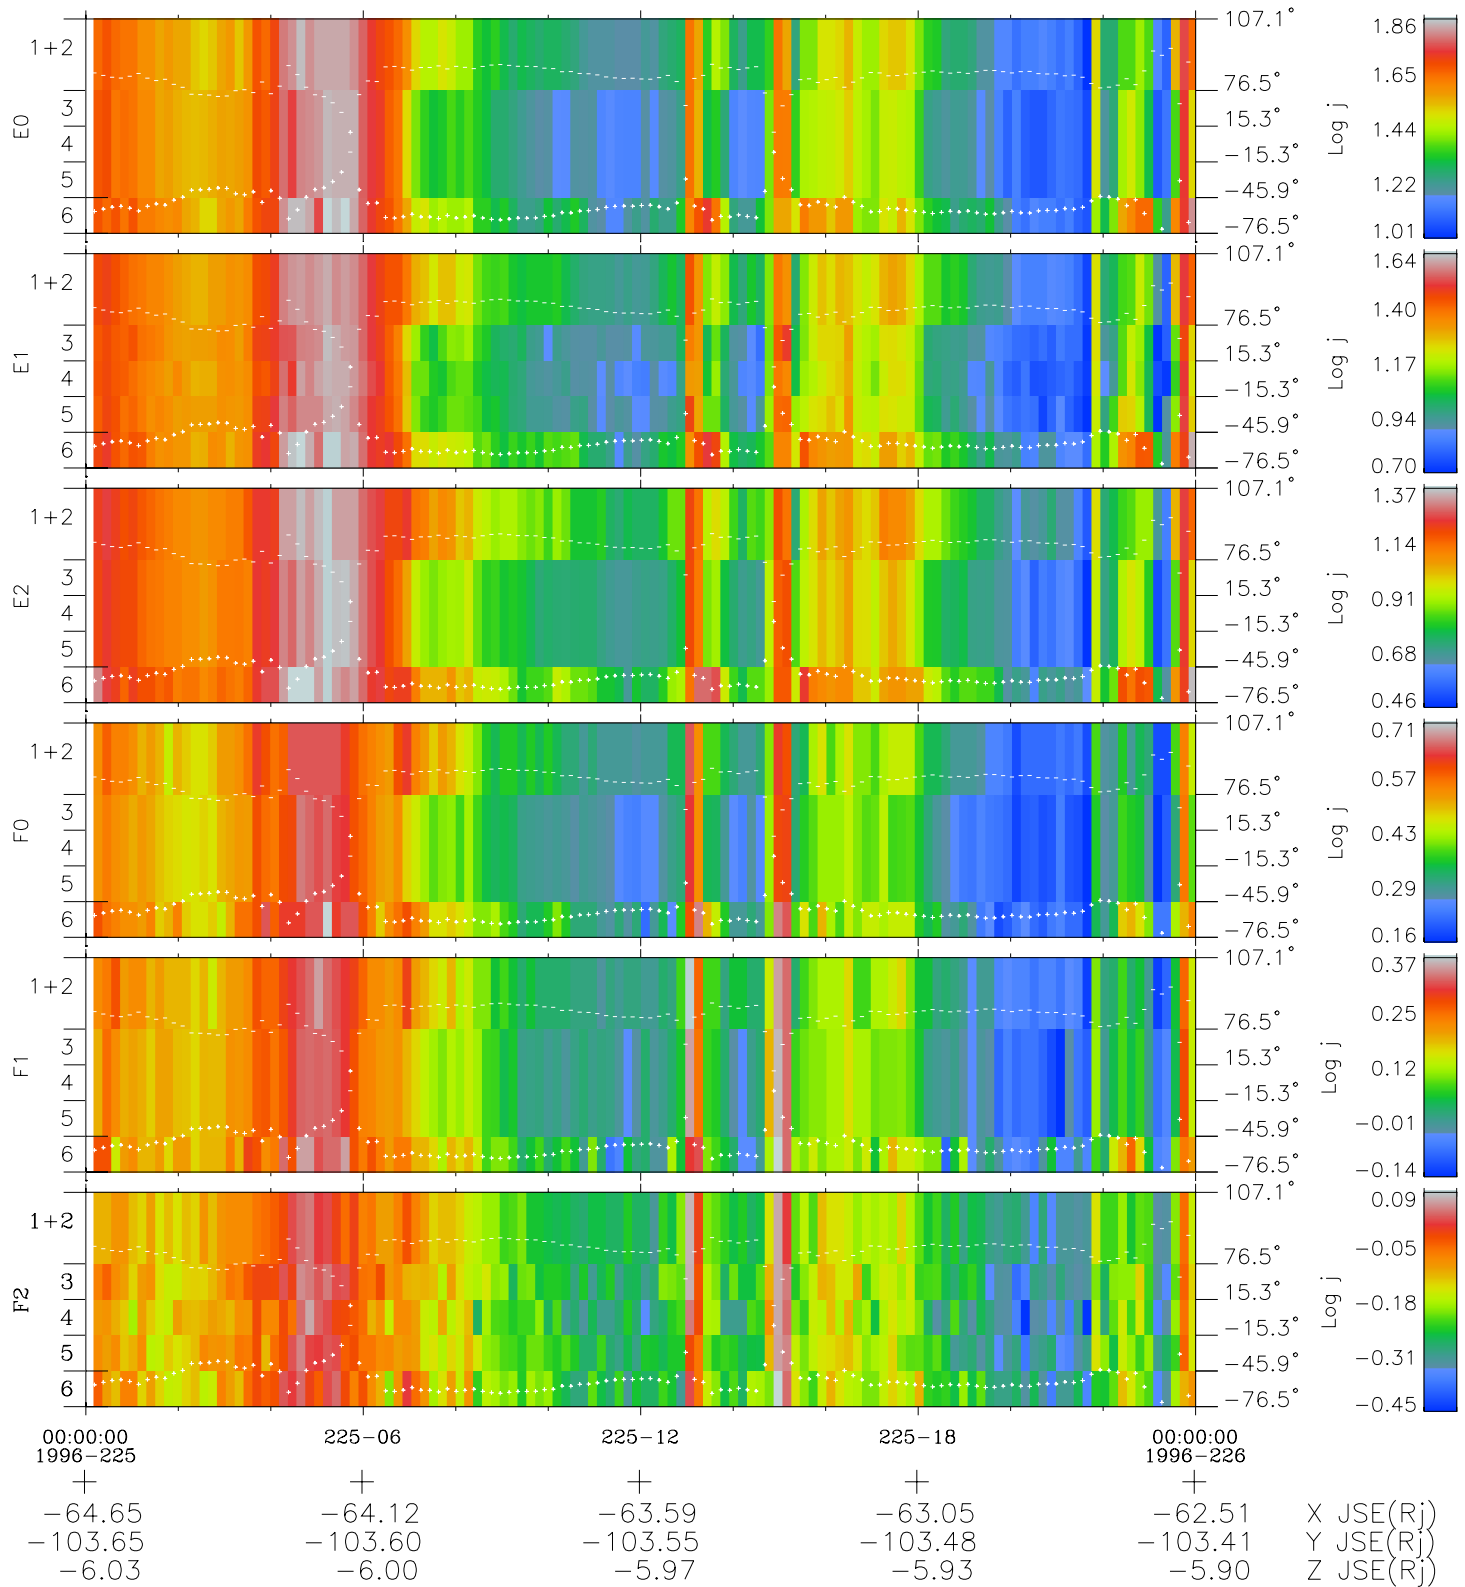

# Galileo EPD Real Elevation Anisotropies 96225

Software Version: RTELEV\_FLUX V 1.20  
Data Production: 06-03-00  
Plot Production: Fri Sep 14 07:37:13 2001  
Color File: wondr3  
Geofactor File: 1.1

- ◇ = Jupiter look direction
- = Corotation look direction