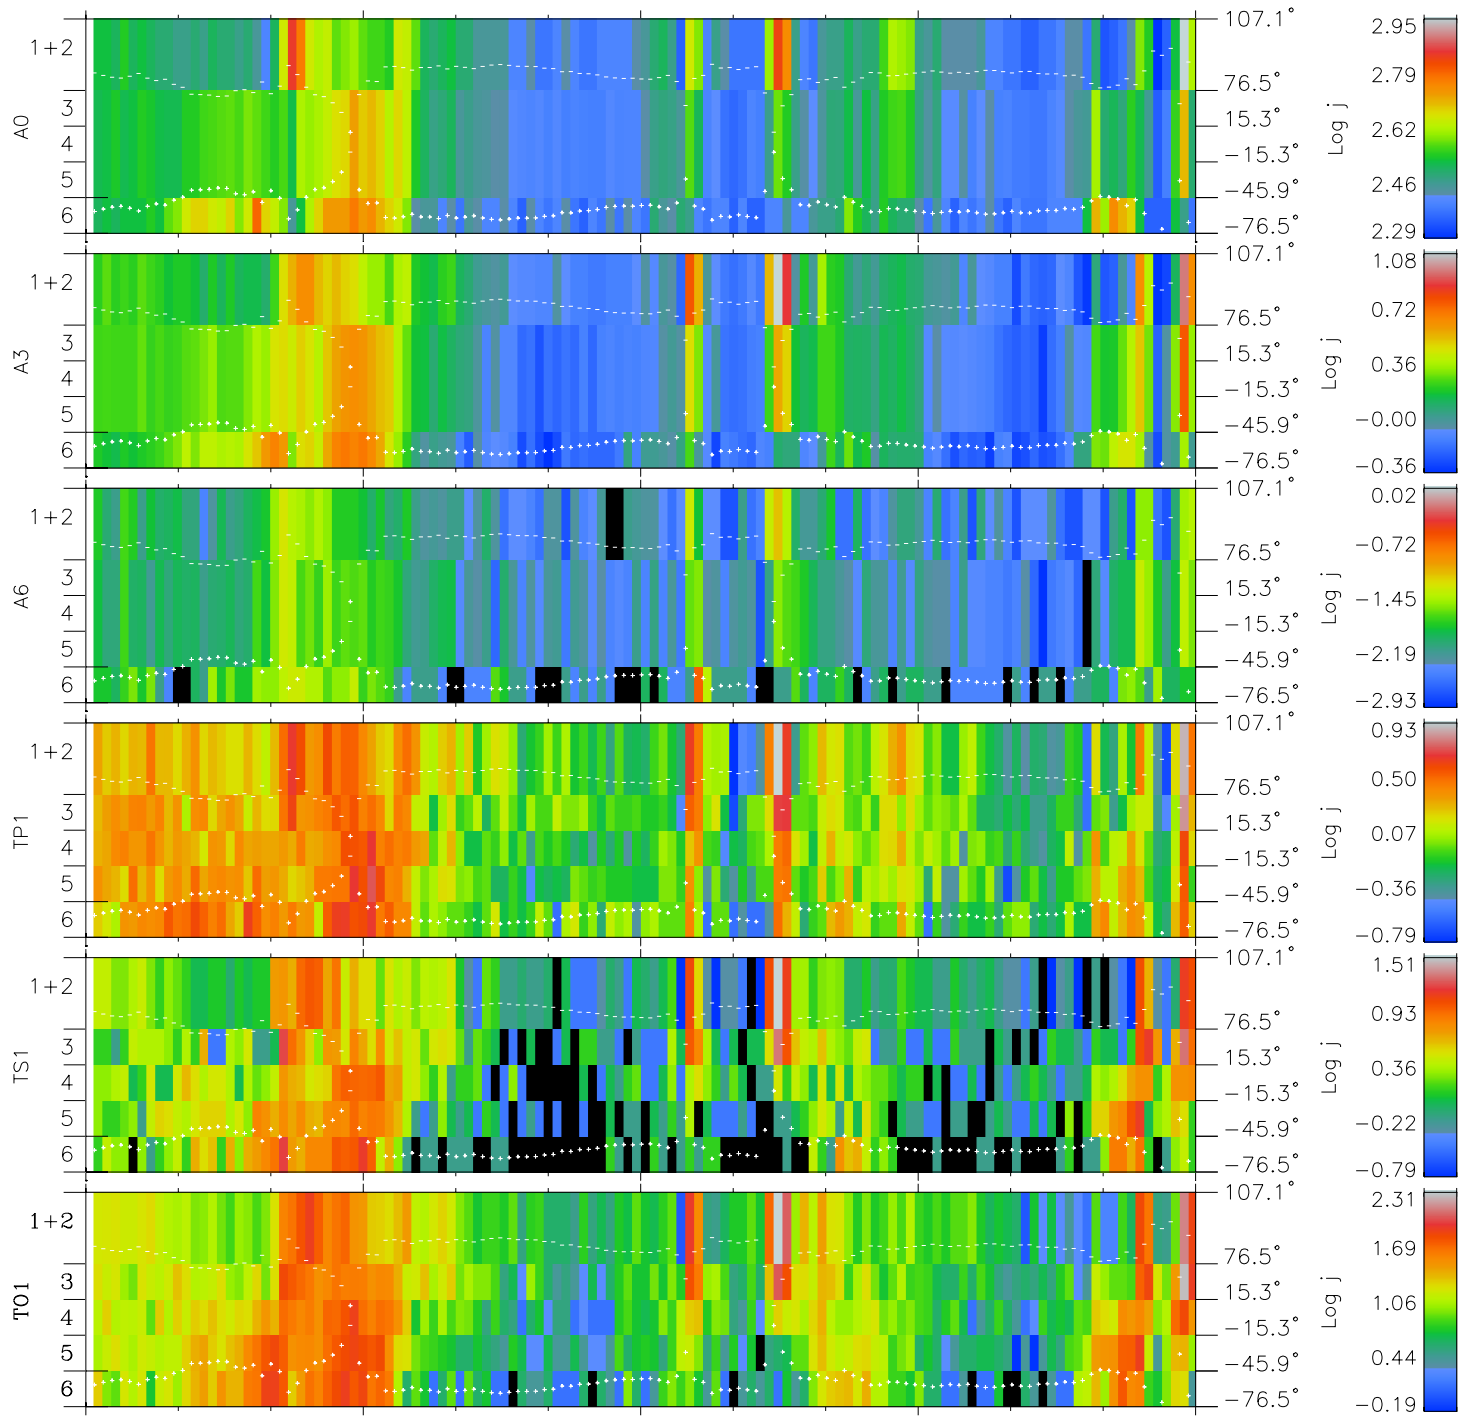

Galileo EPD Real Elevation Anisotropies 96225

Software Version: RTELEV_FLUX V 1.20
 Data Production: 06-03-00
 Plot Production: Fri Sep 14 07:37:08 2001
 Color File: wondr3
 Geofactor File: 1.1

00:00:00 1996-225	225-06	225-12	225-18	00:00:00 1996-226	
+	+	+	+	+	X JSE(R _j)
-64.65	-64.12	-63.59	-63.05	-62.51	Y JSE(R _j)
-103.65	-103.60	-103.55	-103.48	-103.41	Z JSE(R _j)
-6.03	-6.00	-5.97	-5.93	-5.90	

- ◇ = Jupiter look direction
- = Corotation look direction