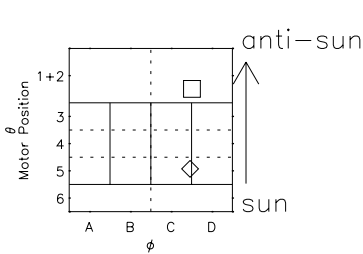

Galileo EPD Real Elevation Anisotropies 96225

Software Version: RTELEV_FLUX V 1.20
 Data Production: 06-03-00
 Plot Production: Fri Sep 14 07:37:08 2001
 Color File: wondr3
 Geofactor File: 1.1

00:00:00 1996-225	225-06	225-12	225-18	00:00:00 1996-226	
+	+	+	+	+	X JSE(R _j)
-64.65	-64.12	-63.59	-63.05	-62.51	Y JSE(R _j)
-103.65	-103.60	-103.55	-103.48	-103.41	Z JSE(R _j)
-6.03	-6.00	-5.97	-5.93	-5.90	

- ◇ = Jupiter look direction
- = Corotation look direction