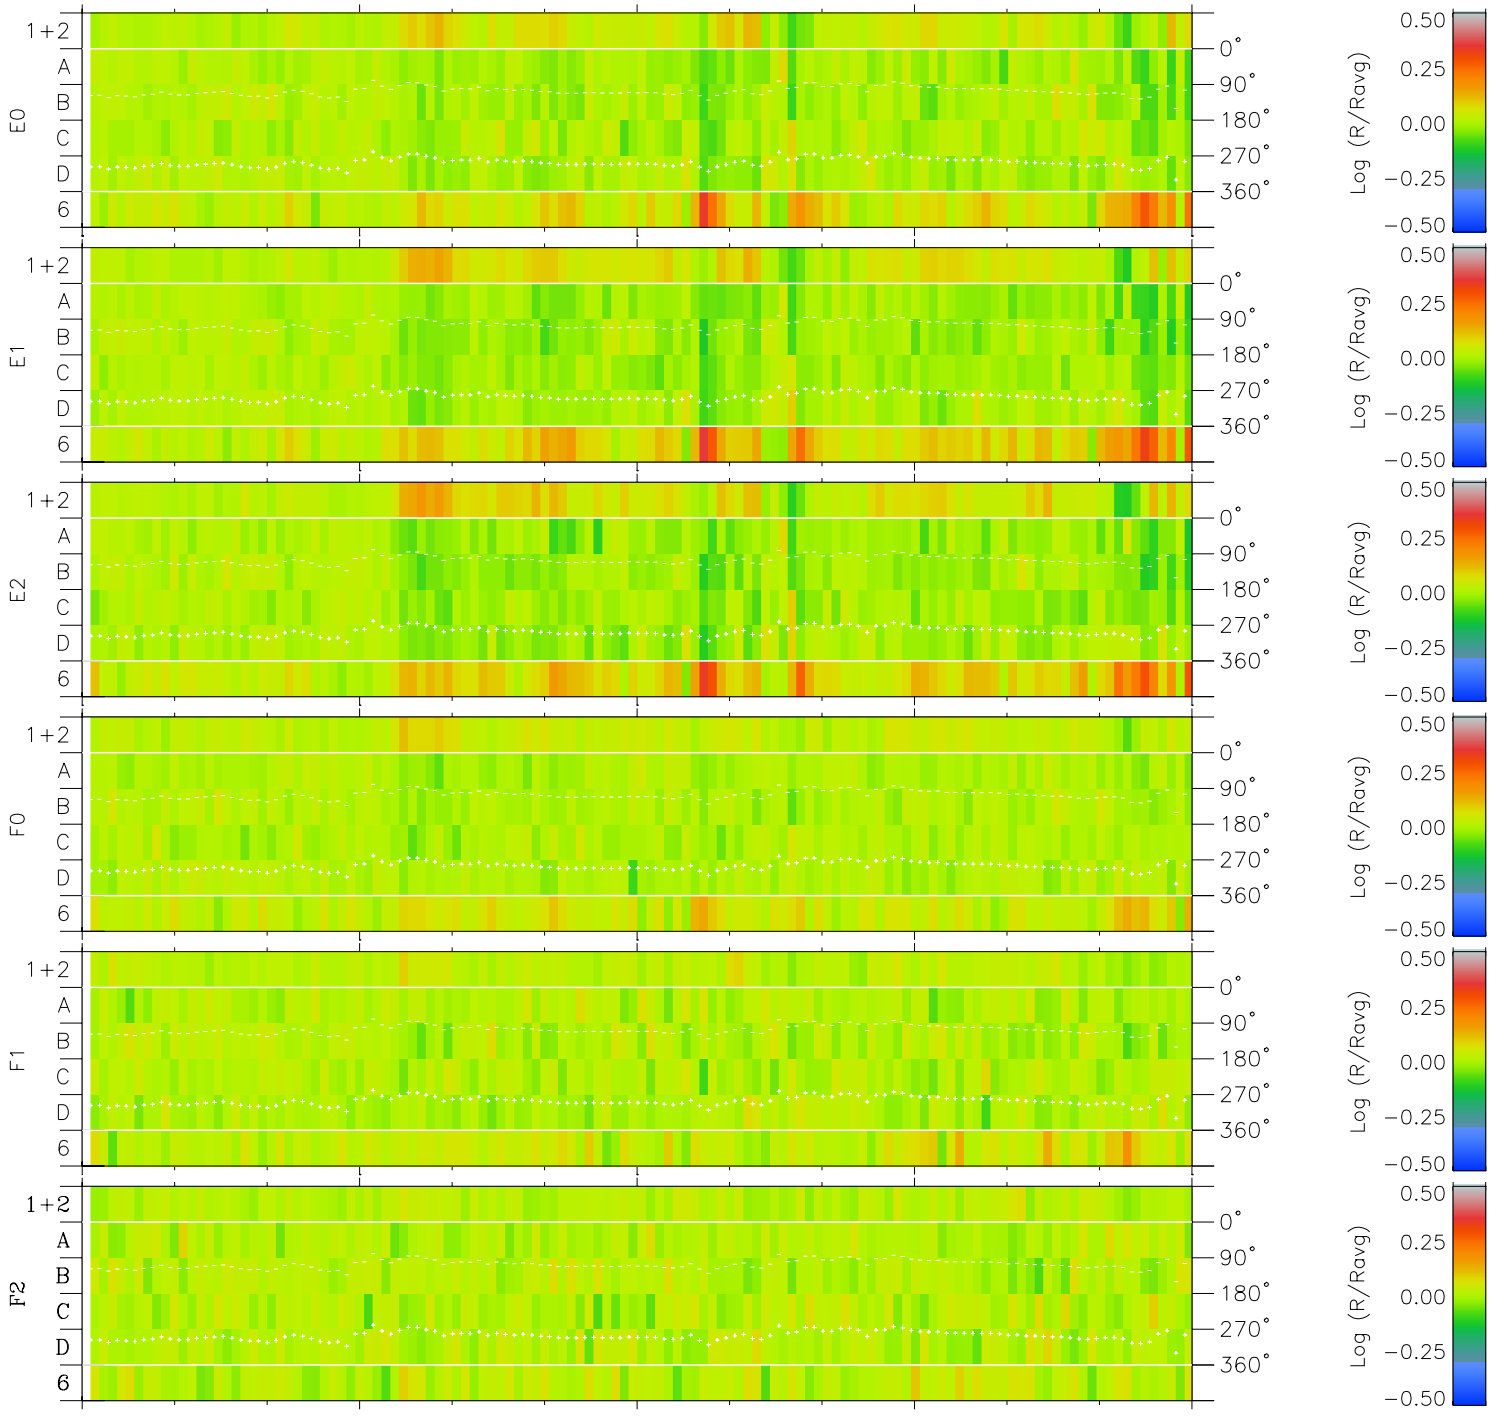

# Galileo EPD Real Time Azimuth Anisotropies 96225

Software Version: RTAZIM\_MEAN V 1.20  
 Data Production: 06-03-00  
 Plot Production: Fri Sep 14 07:37:36 2001  
 Color File: wondr3  
 Geofactor File: 1.1

00:00:00 1996-225	225-06	225-12	225-18	00:00:00 1996-226	
+	+	+	+	+	X JSE(R <sub>j</sub> )
-64.65	-64.12	-63.59	-63.05	-62.51	Y JSE(R <sub>j</sub> )
-103.65	-103.60	-103.55	-103.48	-103.41	Z JSE(R <sub>j</sub> )
-6.03	-6.00	-5.97	-5.93	-5.90	

- ◇ = Jupiter look direction
- = Corotation look direction