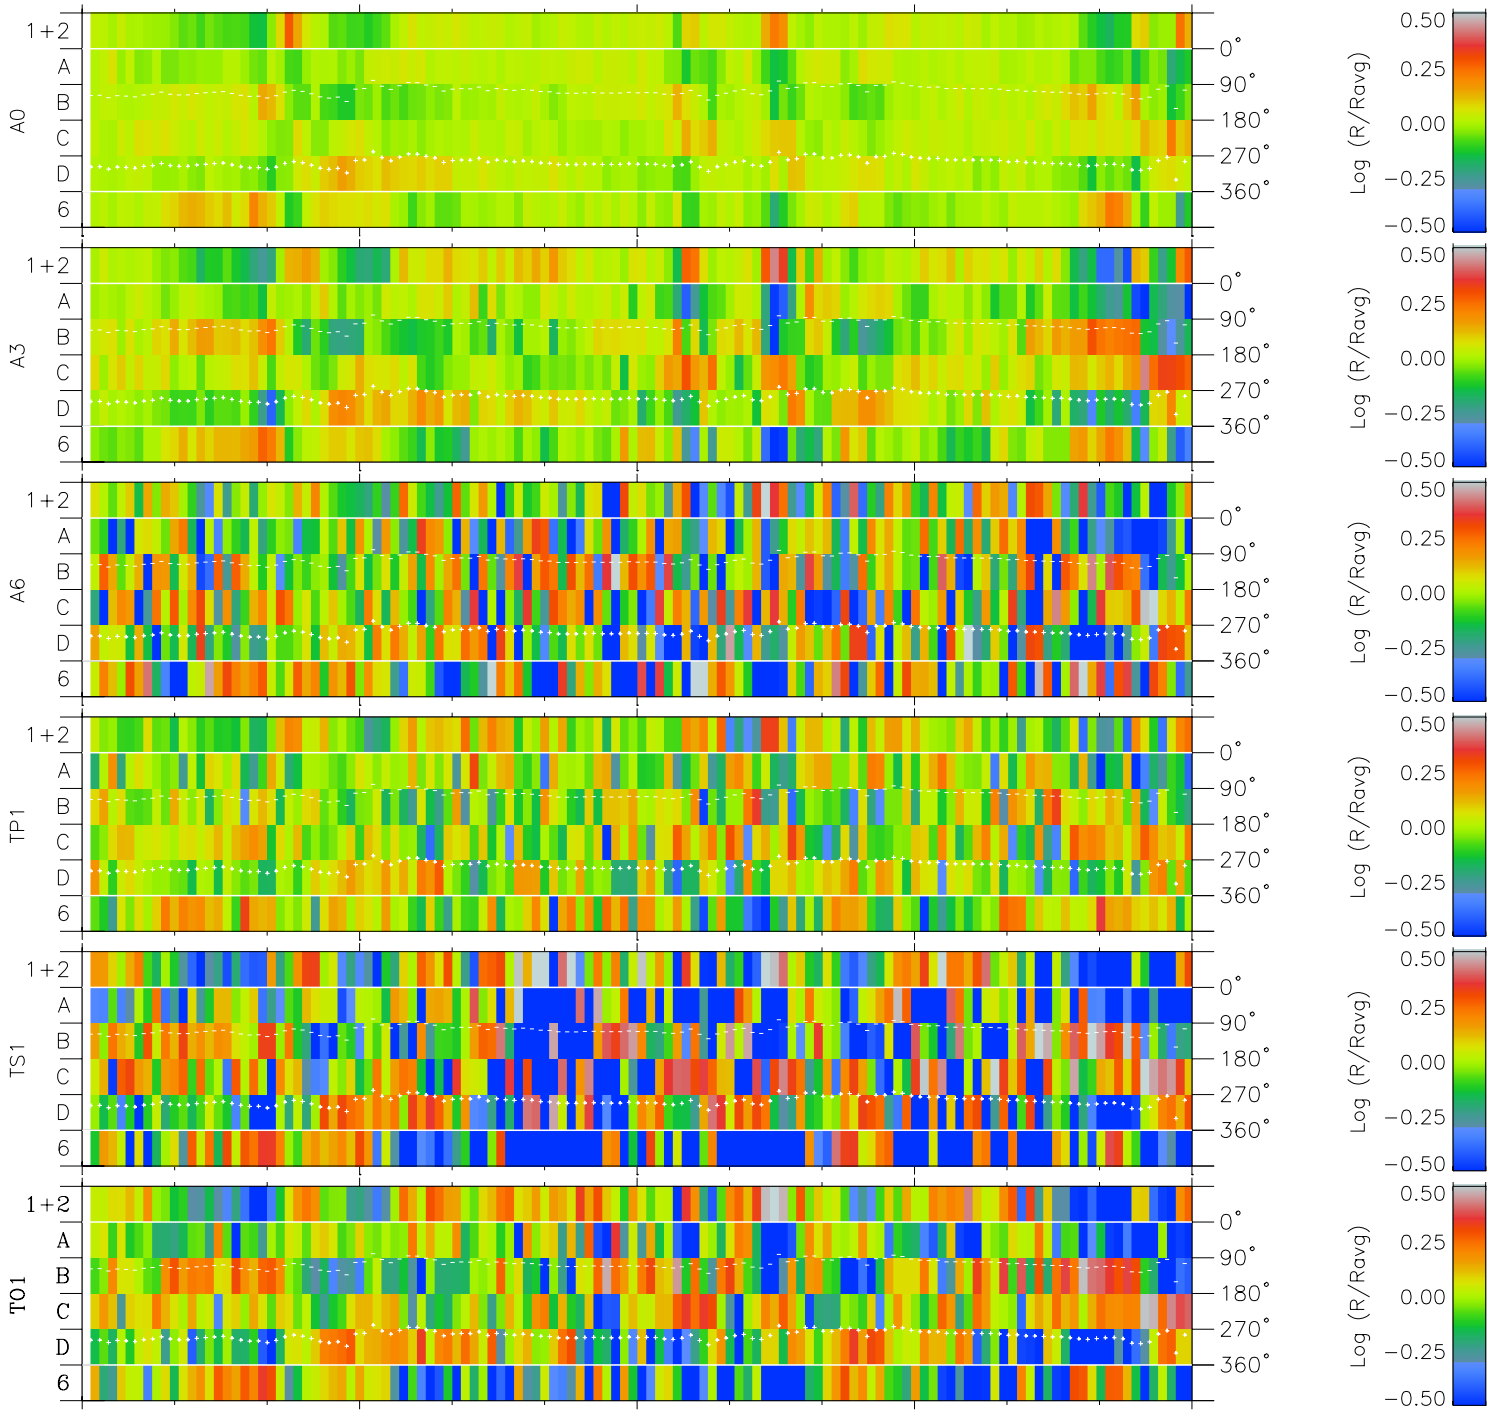

Galileo EPD Real Time Azimuth Anisotropies 96225

Software Version: RTAZIM_MEAN V 1.20
Data Production: 06-03-00
Plot Production: Fri Sep 14 07:37:30 2001
Color File: wondr3
Geofactor File: 1.1

00:00:00 1996-225	225-06	225-12	225-18	00:00:00 1996-226	
+	+	+	+	+	X JSE(R _j)
-64.65	-64.12	-63.59	-63.05	-62.51	Y JSE(R _j)
-103.65	-103.60	-103.55	-103.48	-103.41	Z JSE(R _j)
-6.03	-6.00	-5.97	-5.93	-5.90	

◇ = Jupiter look direction
□ = Corotation look direction