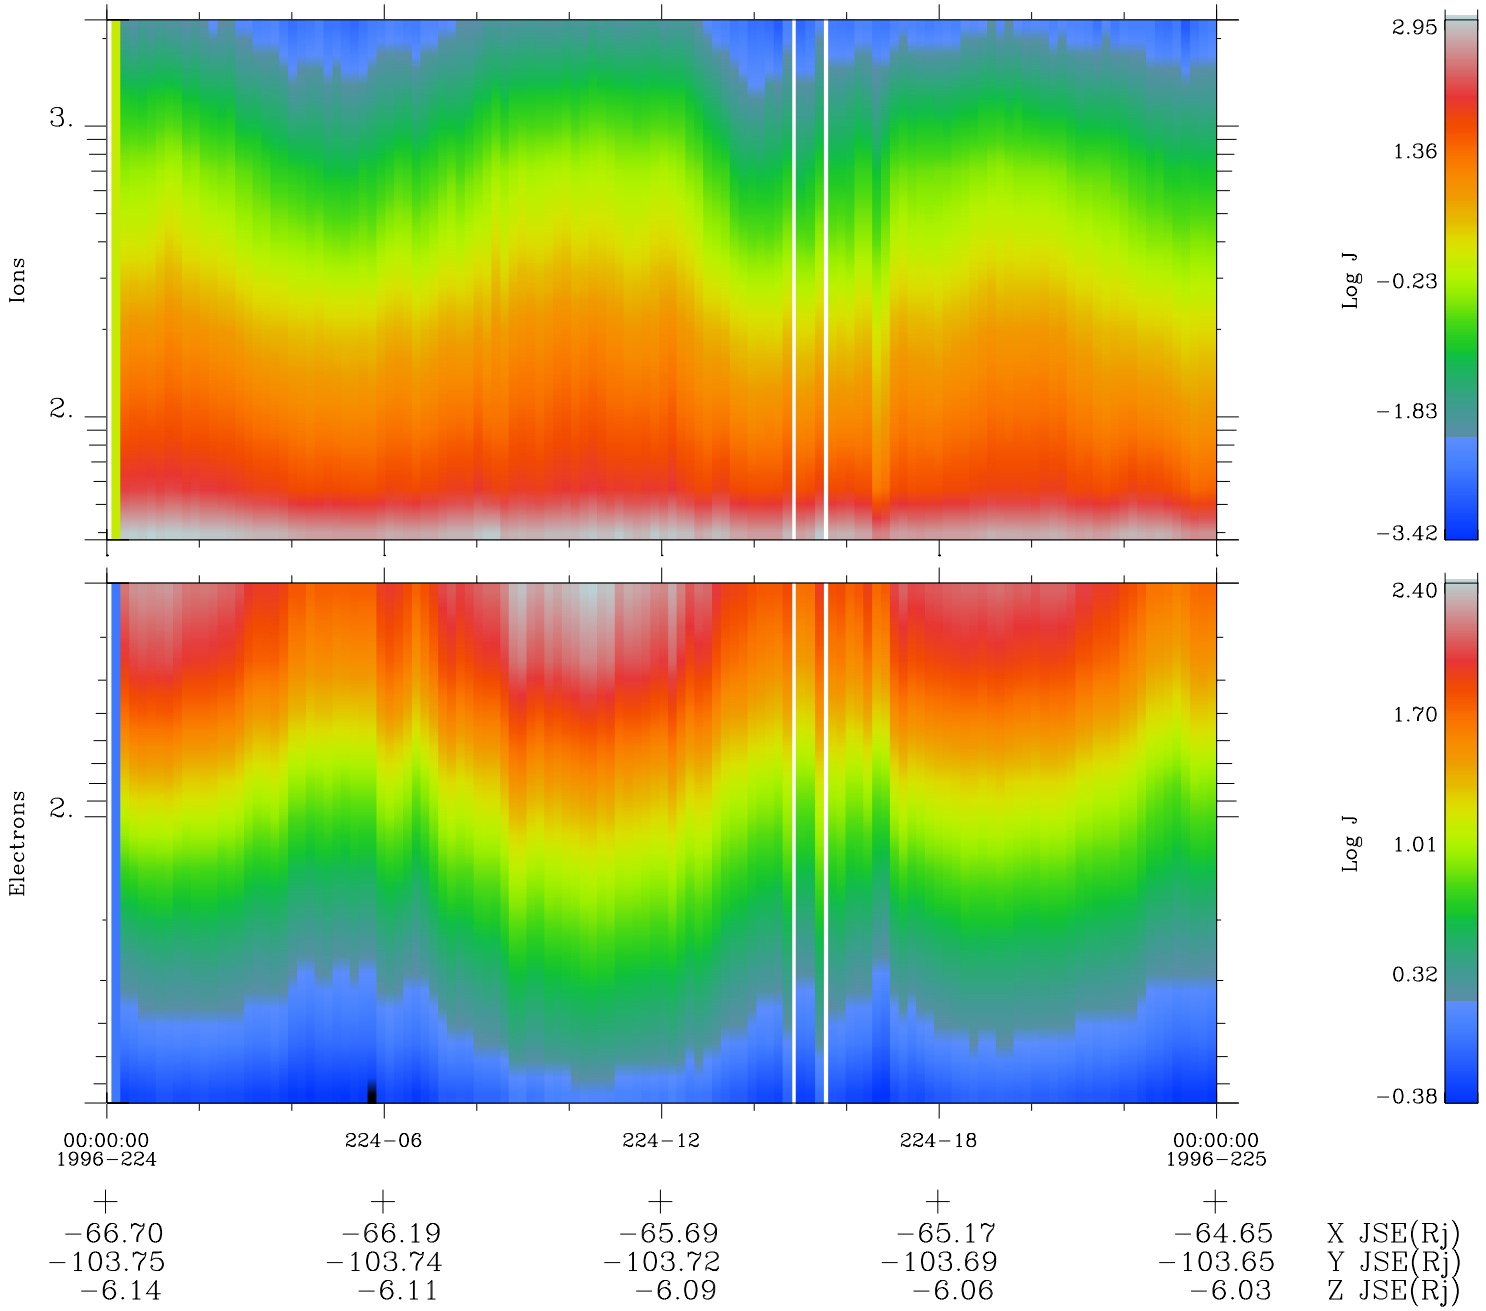

Galileo EPD Real Time Omni Spectrum 96224

Software Version: RTSPEC_OMNI V 1.20
 Data Production: 06-03-00
 Plot Production: Fri Sep 14 07:28:02 2001
 Color File: wondr3
 Geofactor File: 1.1

◇ = Jupiter look direction
 □ = Corotation look direction