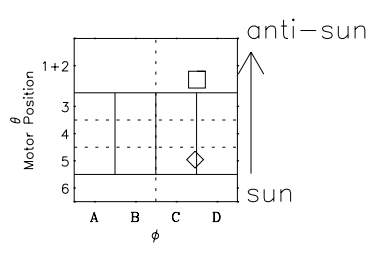

Galileo EPD Real Time Omni Spectrum 96224

Software Version: RTSPEC_OMNI V 1.20
 Data Production: 06-03-00
 Plot Production: Fri Sep 14 07:28:02 2001
 Color File: wondr3
 Geofactor File: 1.1

◇ = Jupiter look direction
 □ = Corotation look direction