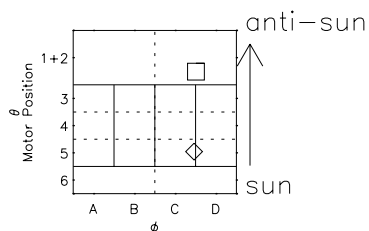

Galileo EPD Real Time R6 Ions Spectra 96224

Software Version: RTSPEC_R6 V 1.20
 Data Production: 06-03-00
 Plot Production: Fri Sep 14 07:27:50 2001
 Color File: wondr3
 Geofactor File: 1.1

- ◇ = Jupiter look direction
- = Corotation look direction