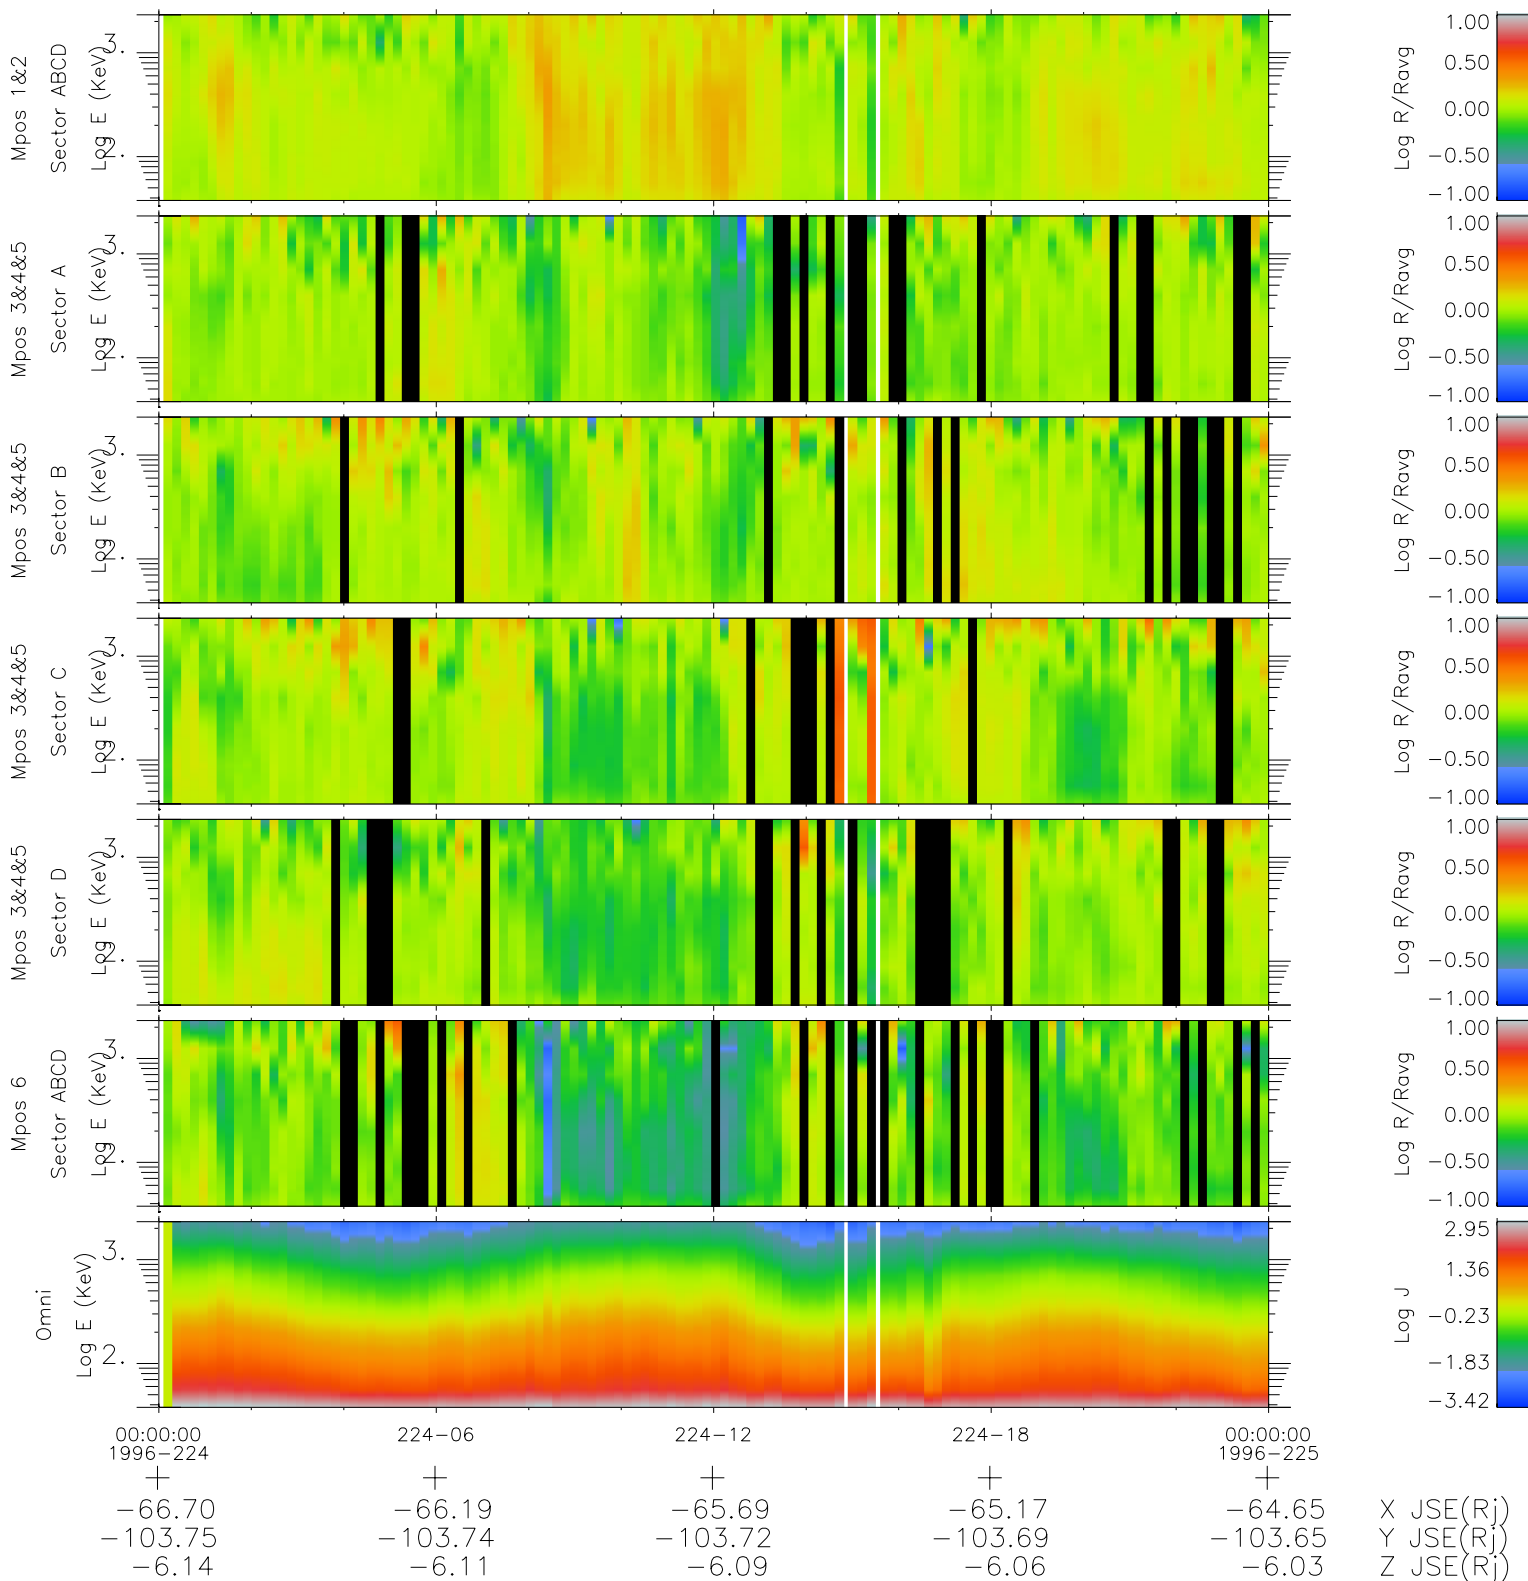

Galileo EPD Real Time R6 Ions Spectra 96224

Software Version: RTSPEC_R6 V 1.20
 Data Production: 06-03-00
 Plot Production: Fri Sep 14 07:27:50 2001
 Color File: wondr3
 Geofactor File: 1.1

- ◇ = Jupiter look direction
- = Corotation look direction