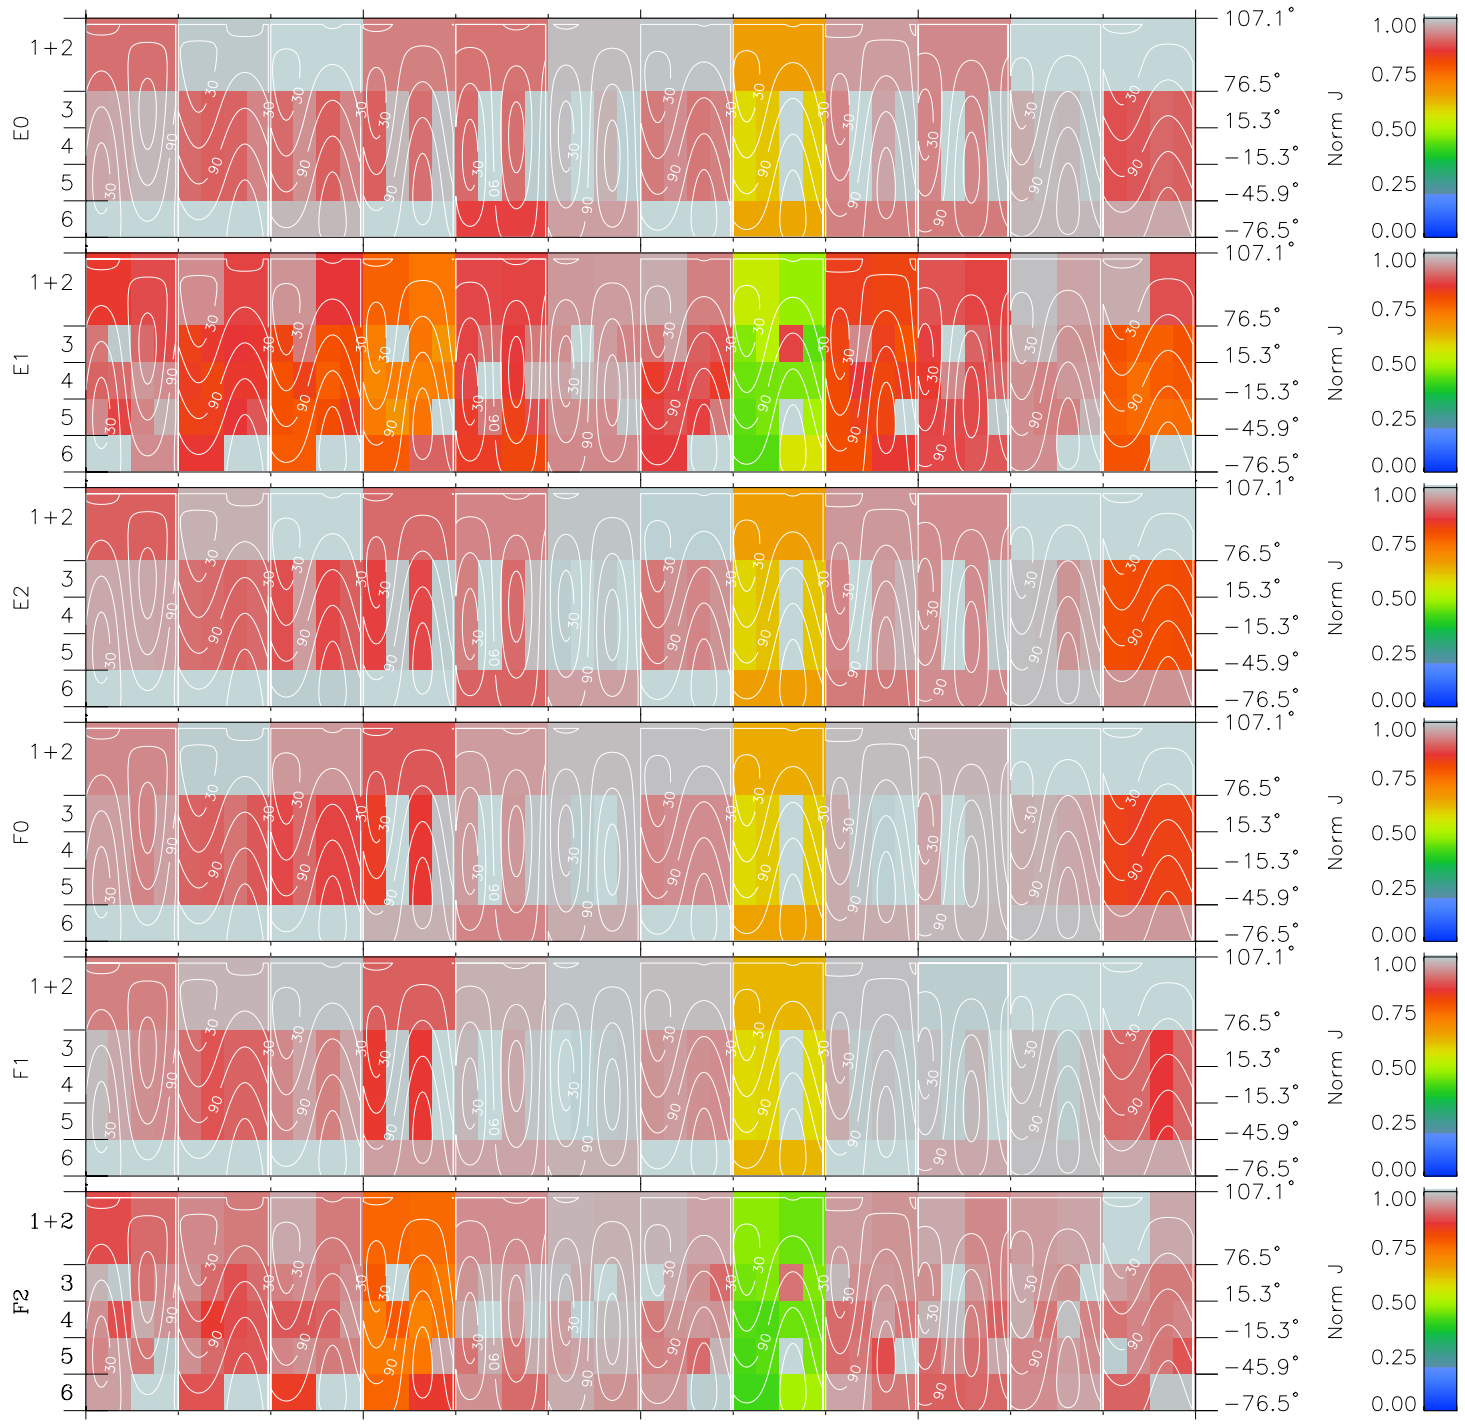

Galileo EPD Real Time All-Sky Anisotropies 96224

Software Version: RTSKY_NORM V 1.20
 Data Production: 06-03-00
 Plot Production: Fri Sep 14 07:28:46 2001
 Color File: wondr3
 Geofactor File: 1.1

00:00:00 1996-224	224-06	224-12	224-18	00:00:00 1996-225	
+	+	+	+	+	
-66.70	-66.19	-65.69	-65.17	-64.65	X JSE(R _j)
-103.75	-103.74	-103.72	-103.69	-103.65	Y JSE(R _j)
-6.14	-6.11	-6.09	-6.06	-6.03	Z JSE(R _j)

- ◇ = Jupiter look direction
- = Corotation look direction