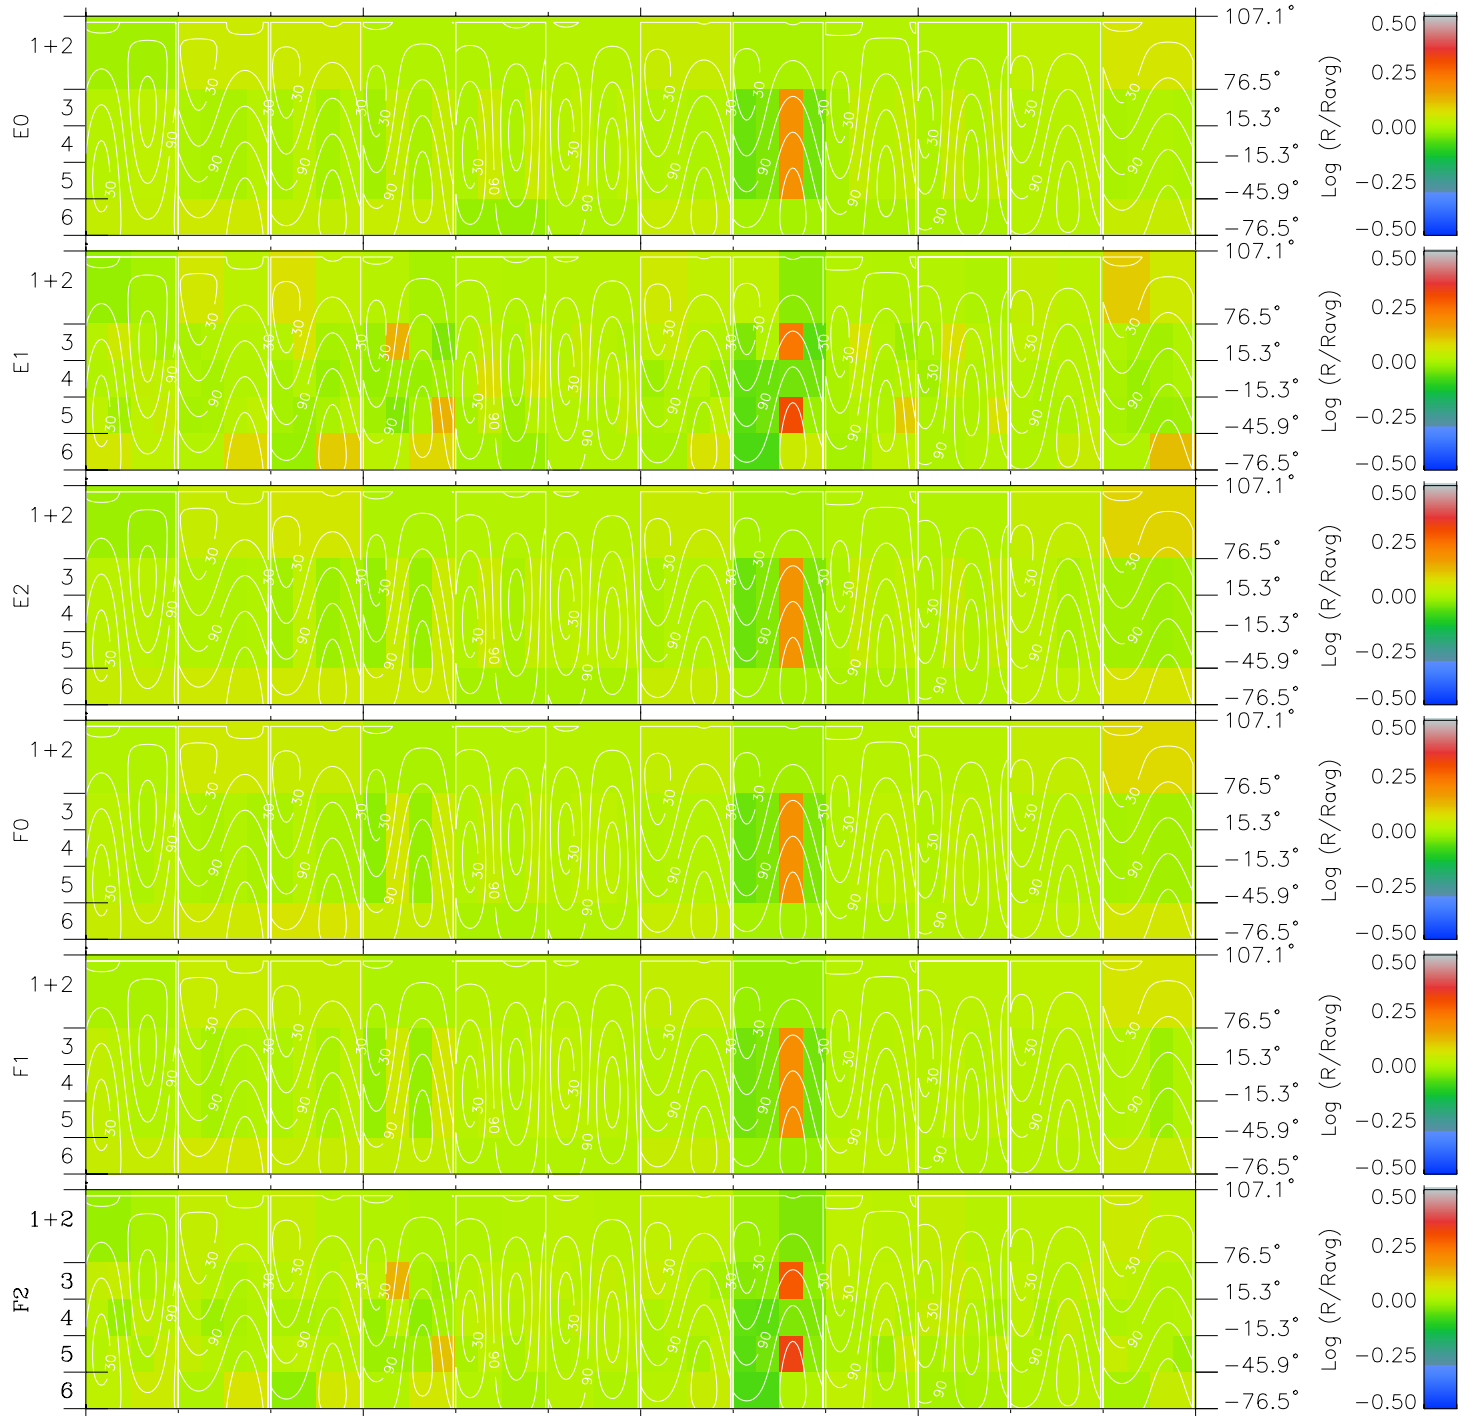

Galileo EPD Real Time All-Sky Anisotropies 96224

Software Version: RTSKY_MEAN V 1.20
 Data Production: 06-03-00
 Plot Production: Fri Sep 14 07:28:17 2001
 Color File: wondr3
 Geofactor File: 1.1

00:00:00 1996-224	224-06	224-12	224-18	00:00:00 1996-225	X JSE(R _j)
+ -66.70	+ -66.19	+ -65.69	+ -65.17	+ -64.65	X JSE(R _j)
-103.75	-103.74	-103.72	-103.69	-103.65	Y JSE(R _j)
-6.14	-6.11	-6.09	-6.06	-6.03	Z JSE(R _j)

- ◇ = Jupiter look direction
- = Corotation look direction