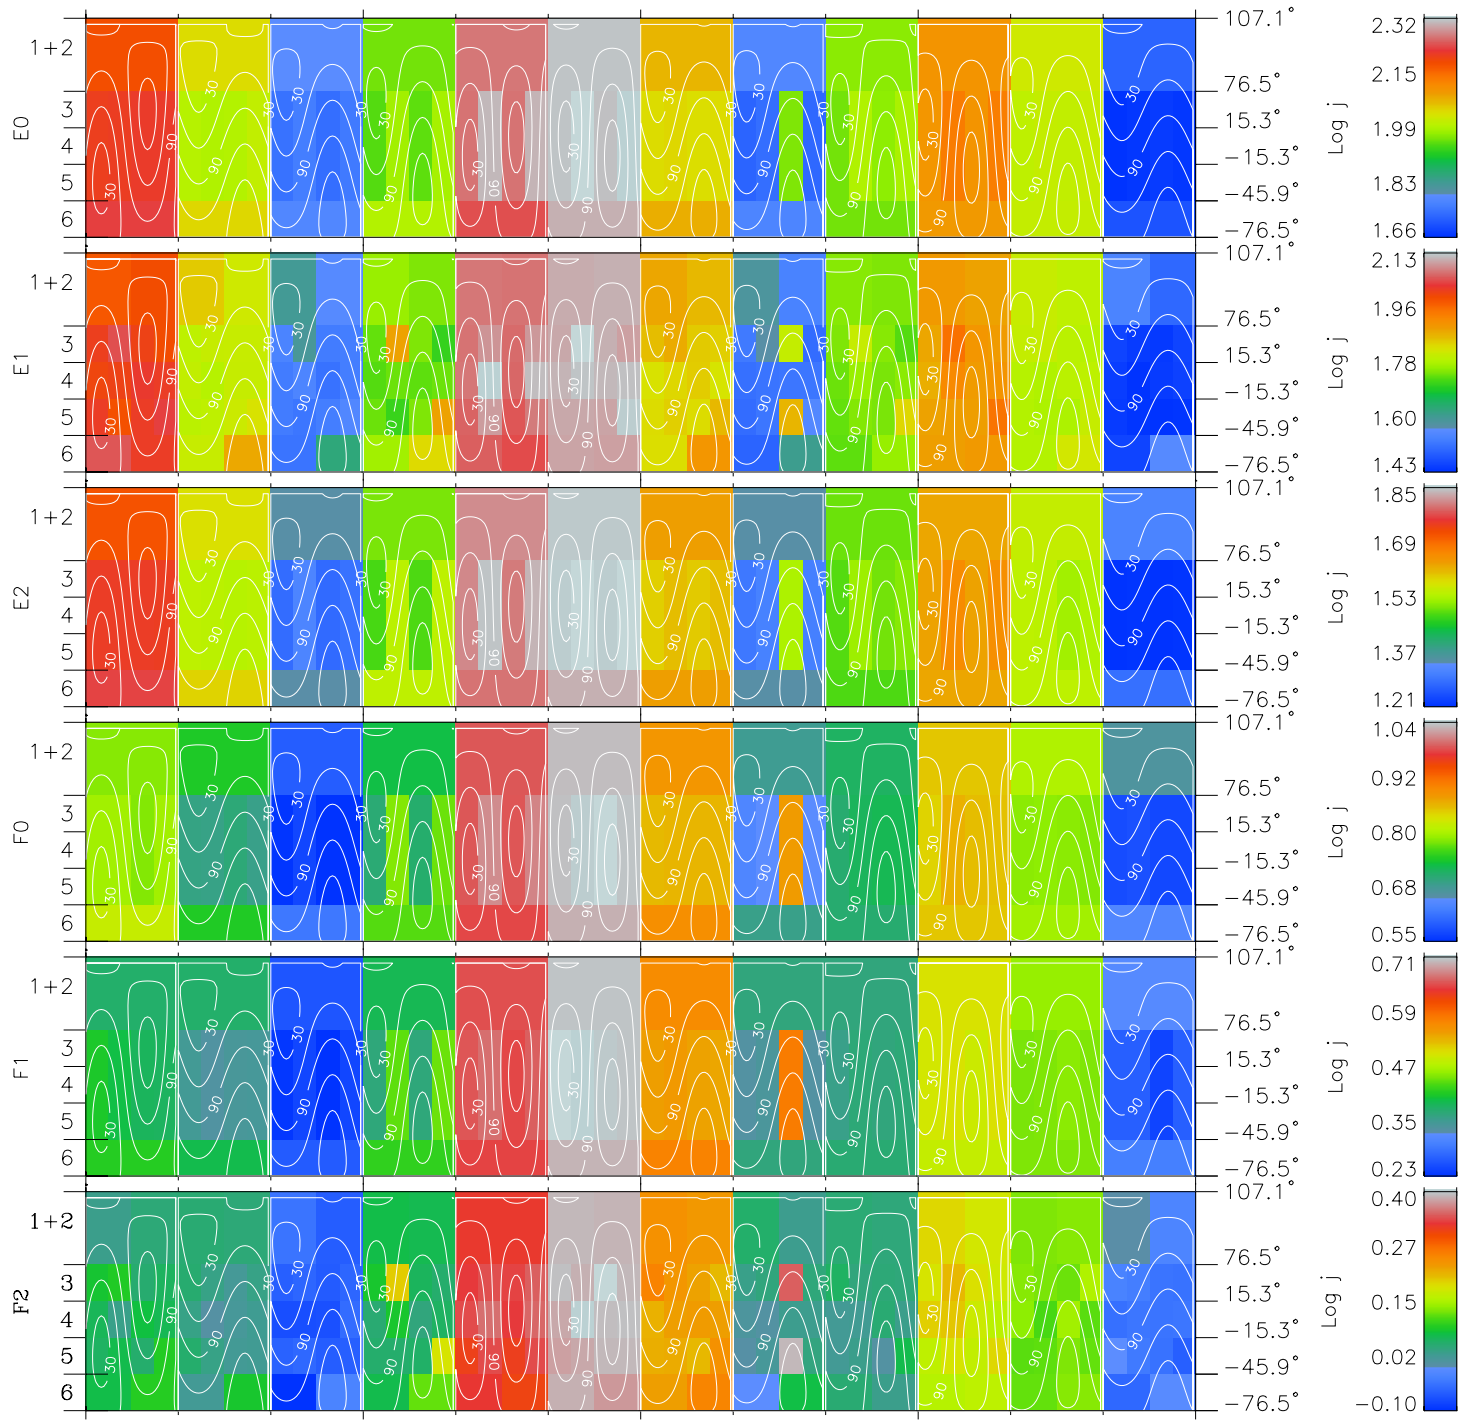

Galileo EPD Real Time All-Sky Anisotropies 96224

Software Version: RTSKY_FLUX V 1.20
 Data Production: 06-03-00
 Plot Production: Fri Sep 14 07:28:31 2001
 Color File: wondr3
 Geofactor File: 1.1

00:00:00 1996-224	224-06	224-12	224-18	00:00:00 1996-225	X JSE(R _j)
+ -66.70	+ -66.19	+ -65.69	+ -65.17	+ -64.65	Y JSE(R _j)
-103.75	-103.74	-103.72	-103.69	-103.65	Z JSE(R _j)
-6.14	-6.11	-6.09	-6.06	-6.03	

- ◇ = Jupiter look direction
- = Corotation look direction