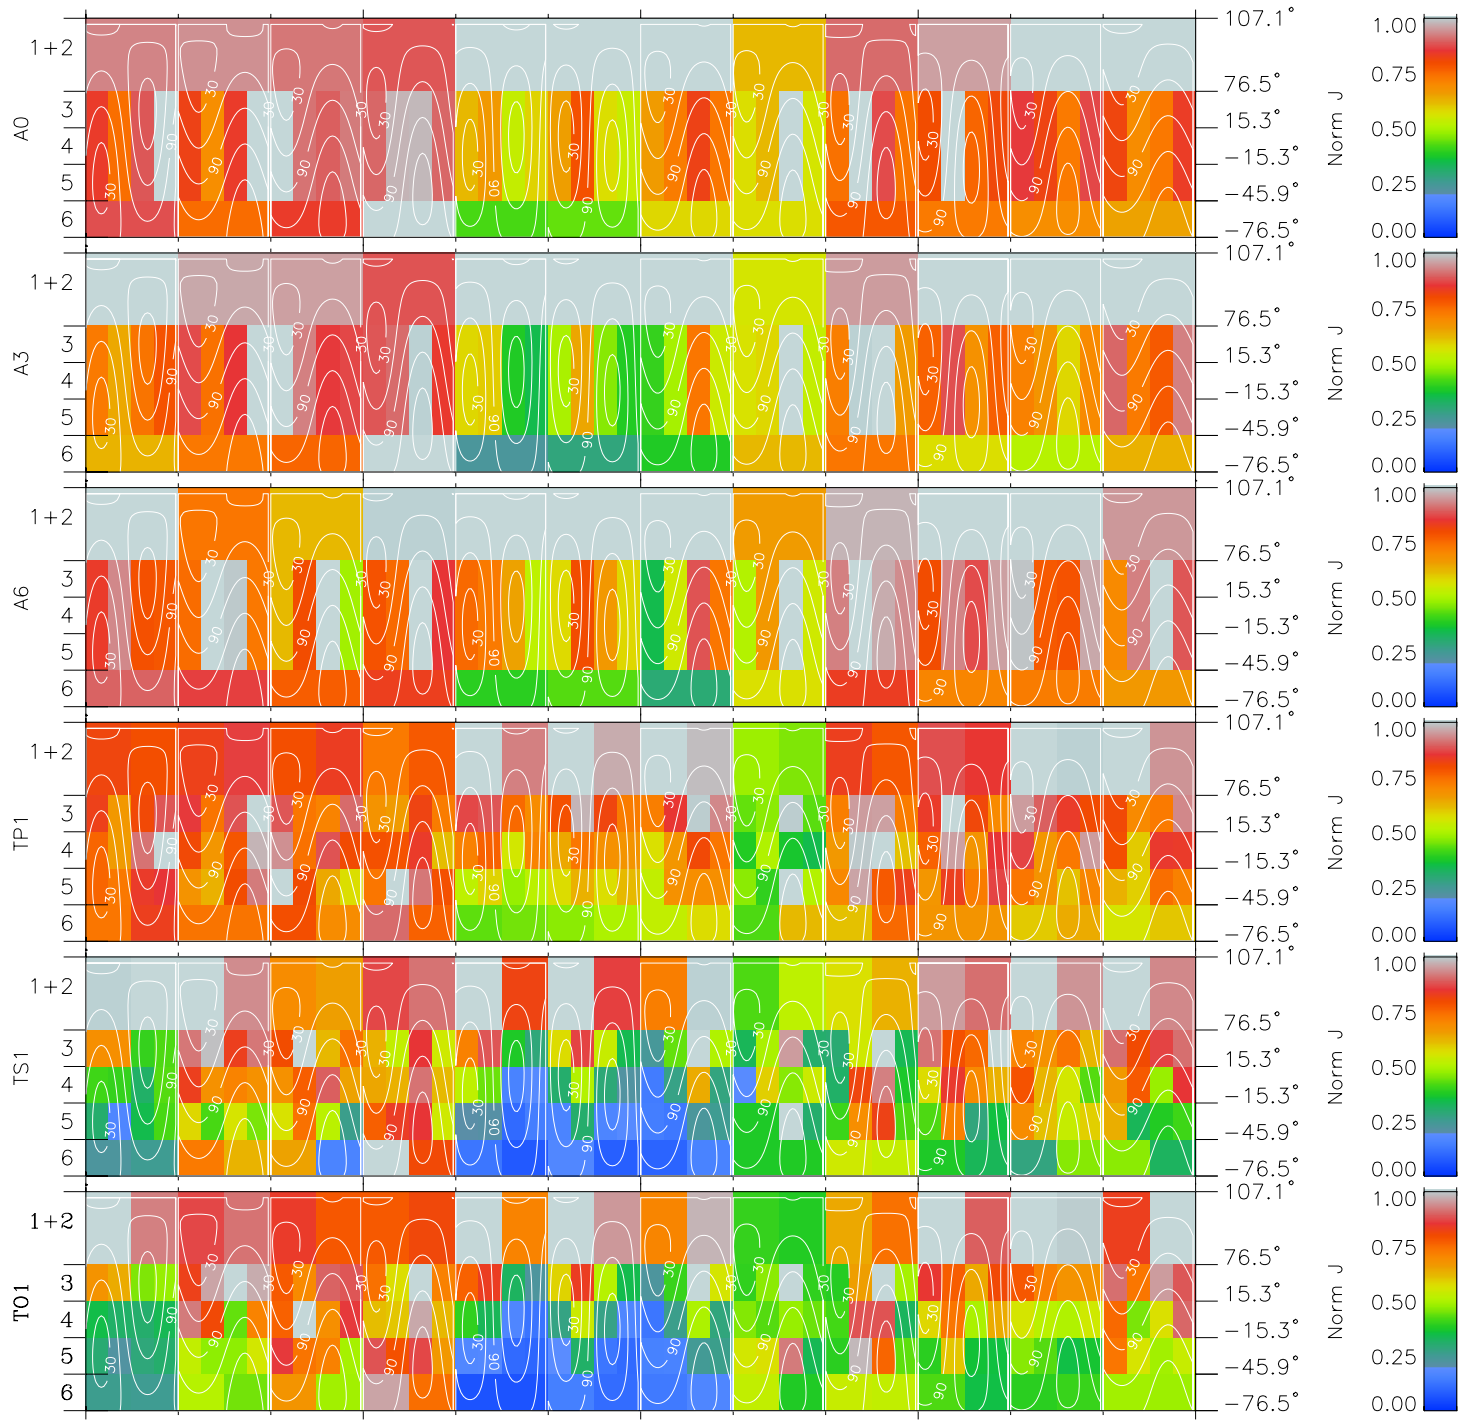

Galileo EPD Real Time All-Sky Anisotropies 96224

Software Version: RTSKY_NORM V 1.20
 Data Production: 06-03-00
 Plot Production: Fri Sep 14 07:28:39 2001
 Color File: wondr3
 Geofactor File: 1.1

00:00:00 1996-224	224-06	224-12	224-18	00:00:00 1996-225	
+	+	+	+	+	
-66.70	-66.19	-65.69	-65.17	-64.65	X JSE(R _j)
-103.75	-103.74	-103.72	-103.69	-103.65	Y JSE(R _j)
-6.14	-6.11	-6.09	-6.06	-6.03	Z JSE(R _j)

- ◇ = Jupiter look direction
- = Corotation look direction