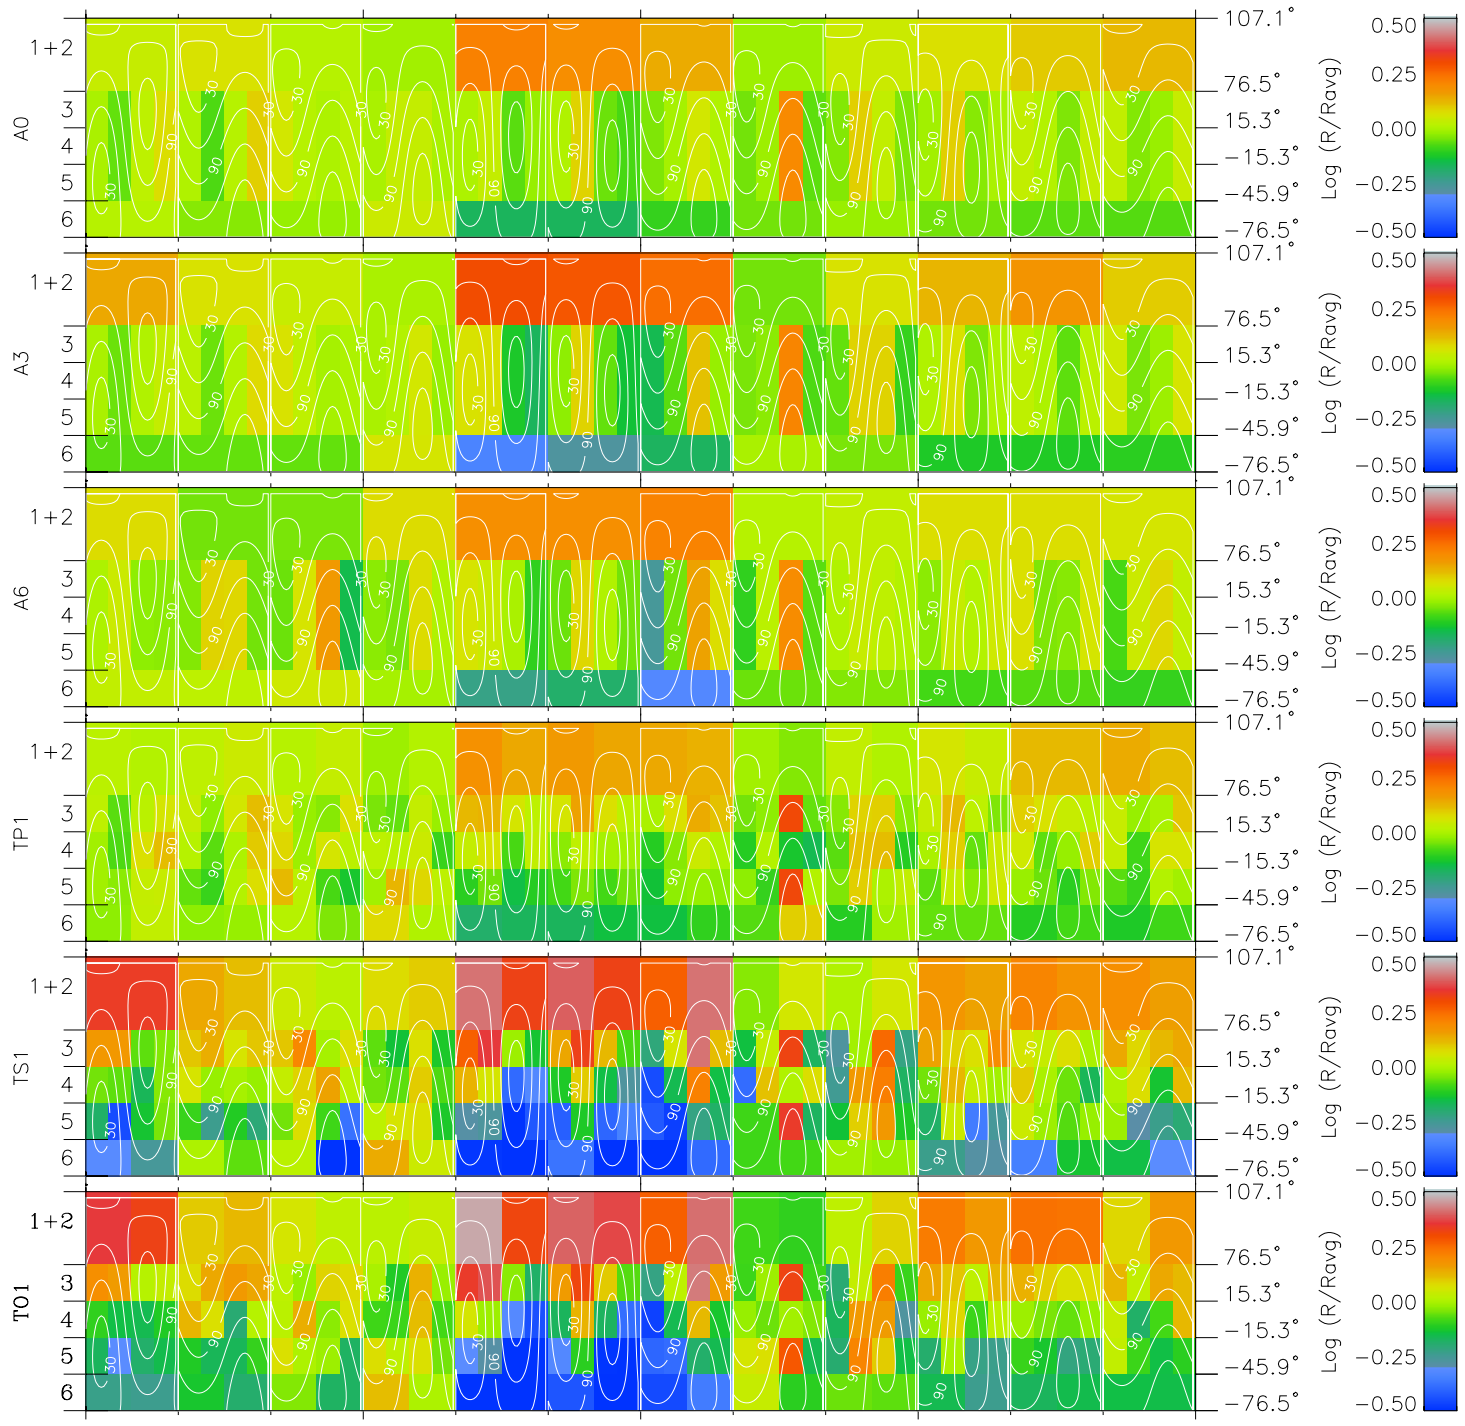

Galileo EPD Real Time All-Sky Anisotropies 96224

Software Version: RTSKY_MEAN V 1.20
 Data Production: 06-03-00
 Plot Production: Fri Sep 14 07:28:10 2001
 Color File: wondr3
 Geofactor File: 1.1

00:00:00 1996-224	224-06	224-12	224-18	00:00:00 1996-225	
+	+	+	+	+	
-66.70	-66.19	-65.69	-65.17	-64.65	X JSE(R _j)
-103.75	-103.74	-103.72	-103.69	-103.65	Y JSE(R _j)
-6.14	-6.11	-6.09	-6.06	-6.03	Z JSE(R _j)

- ◇ = Jupiter look direction
- = Corotation look direction