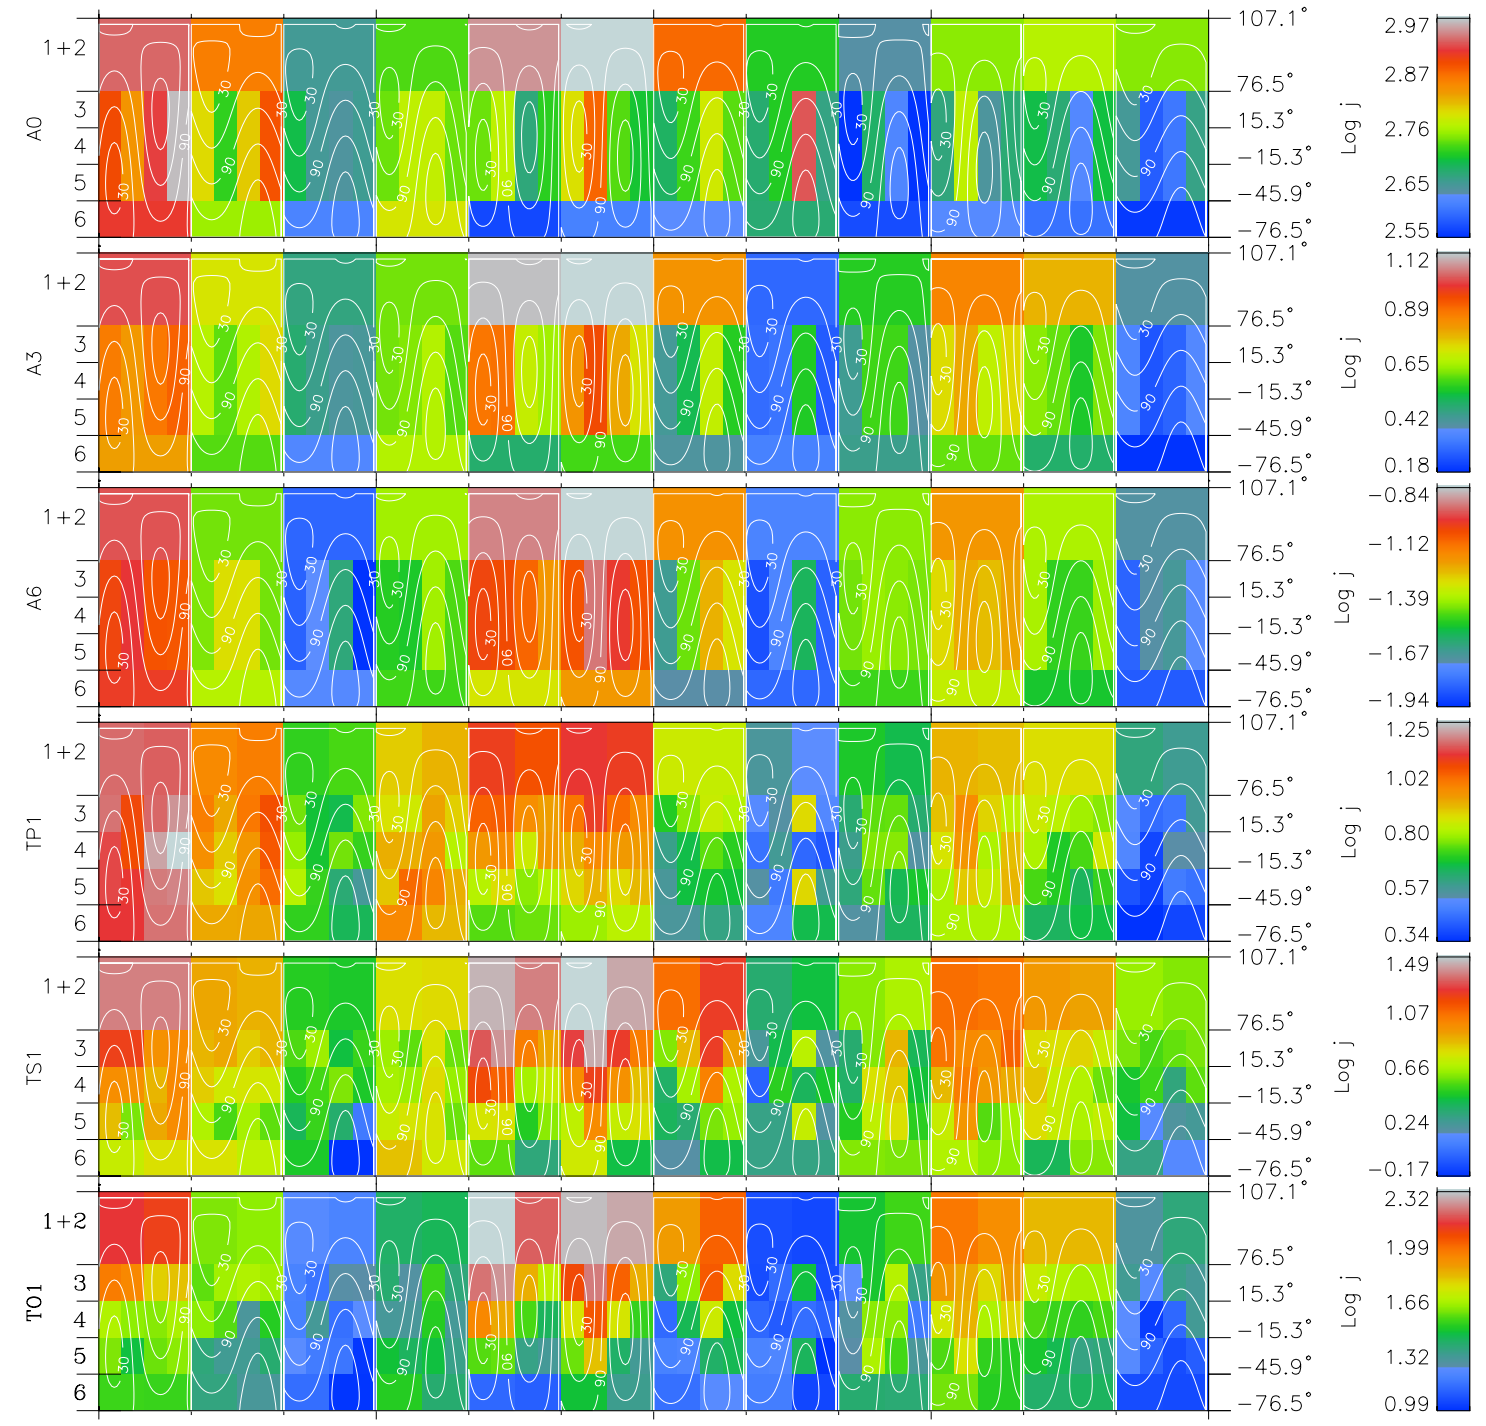

Galileo EPD Real Time All-Sky Anisotropies 96224

Software Version: RTSKY_FLUX V 1.20
 Data Production: 06-03-00
 Plot Production: Fri Sep 14 07:28:24 2001
 Color File: wondr3
 Geofactor File: 1.1

00:00:00 1996-224	224-06	224-12	224-18	00:00:00 1996-225	X JSE(R _j)
+ -66.70	+ -66.19	+ -65.69	+ -65.17	+ -64.65	
-103.75	-103.74	-103.72	-103.69	-103.65	Y JSE(R _j)
-6.14	-6.11	-6.09	-6.06	-6.03	Z JSE(R _j)

- ◇ = Jupiter look direction
- = Corotation look direction