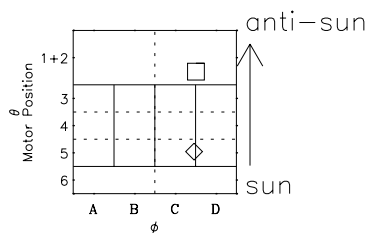

Galileo EPD Real-Time Omni 96224

Software Version: RTLINE_OMNI V 1.20
Data Production: 06-03-00
Plot Production: Fri Sep 14 07:30:00 2001

◇ = Jupiter look direction
□ = Corotation look direction