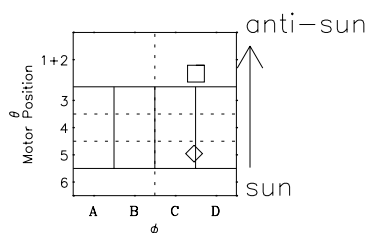

Galileo EPD Real-Time Omni 96224

Software Version: RTLINE_OMNI V 1.20
Data Production: 06-03-00
Plot Production: Fri Sep 14 07:29:59 2001

◇ = Jupiter look direction
□ = Corotation look direction