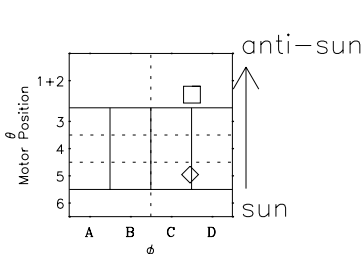

# Galileo EPD Real-Time Six-Sector 96224

Software Version: RTLINE\_R6 V 1.20  
Data Production: 06-03-00  
Plot Production: Fri Sep 14 07:30:07 2001

◇ = Jupiter look direction  
□ = Corotation look direction