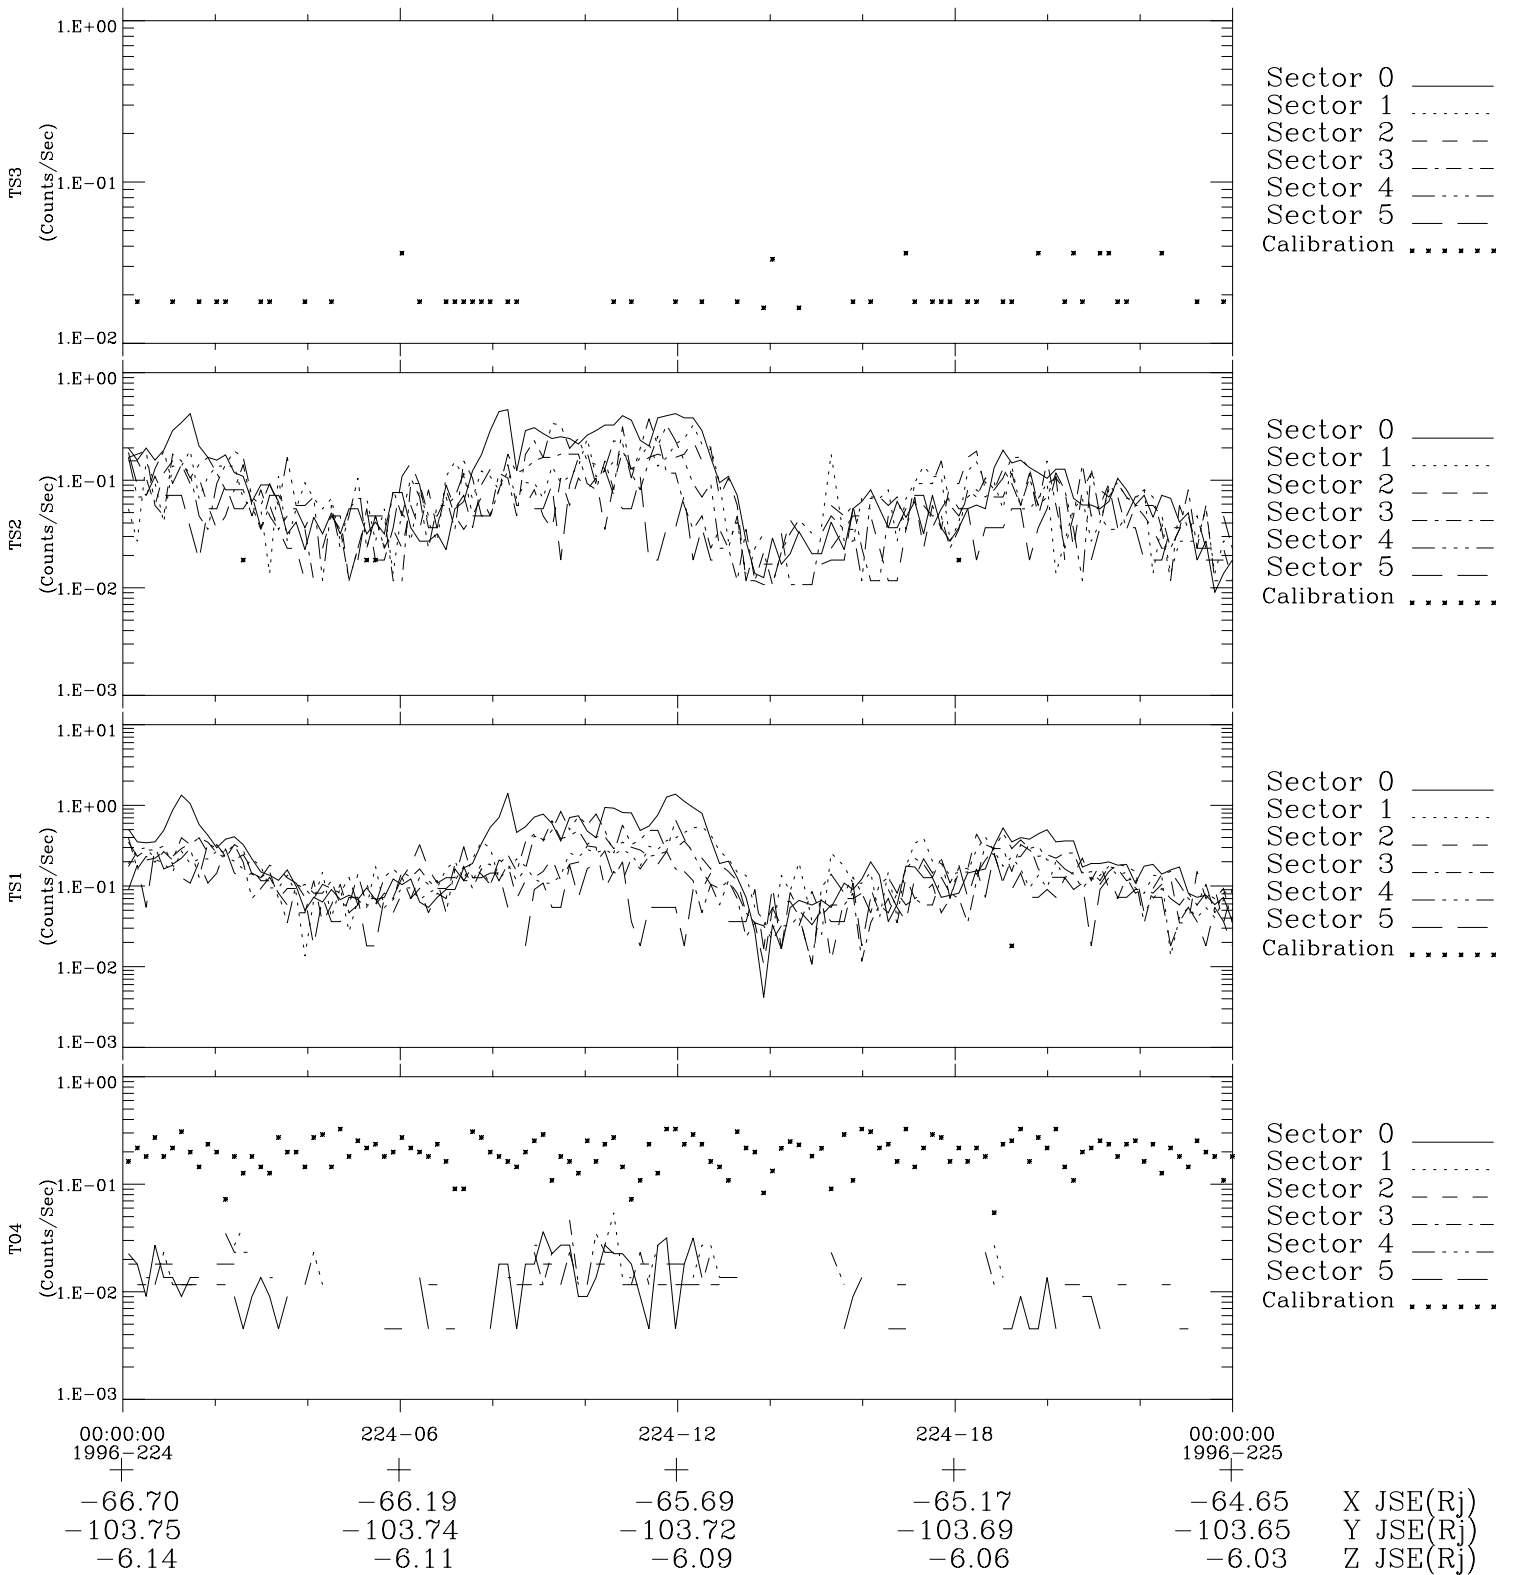

# Galileo EPD Real-Time Six-Sector 96224

Software Version: RTLINE\_R6 V 1.20  
Data Production: 06-03-00  
Plot Production: Fri Sep 14 07:30:07 2001

◇ = Jupiter look direction  
□ = Corotation look direction