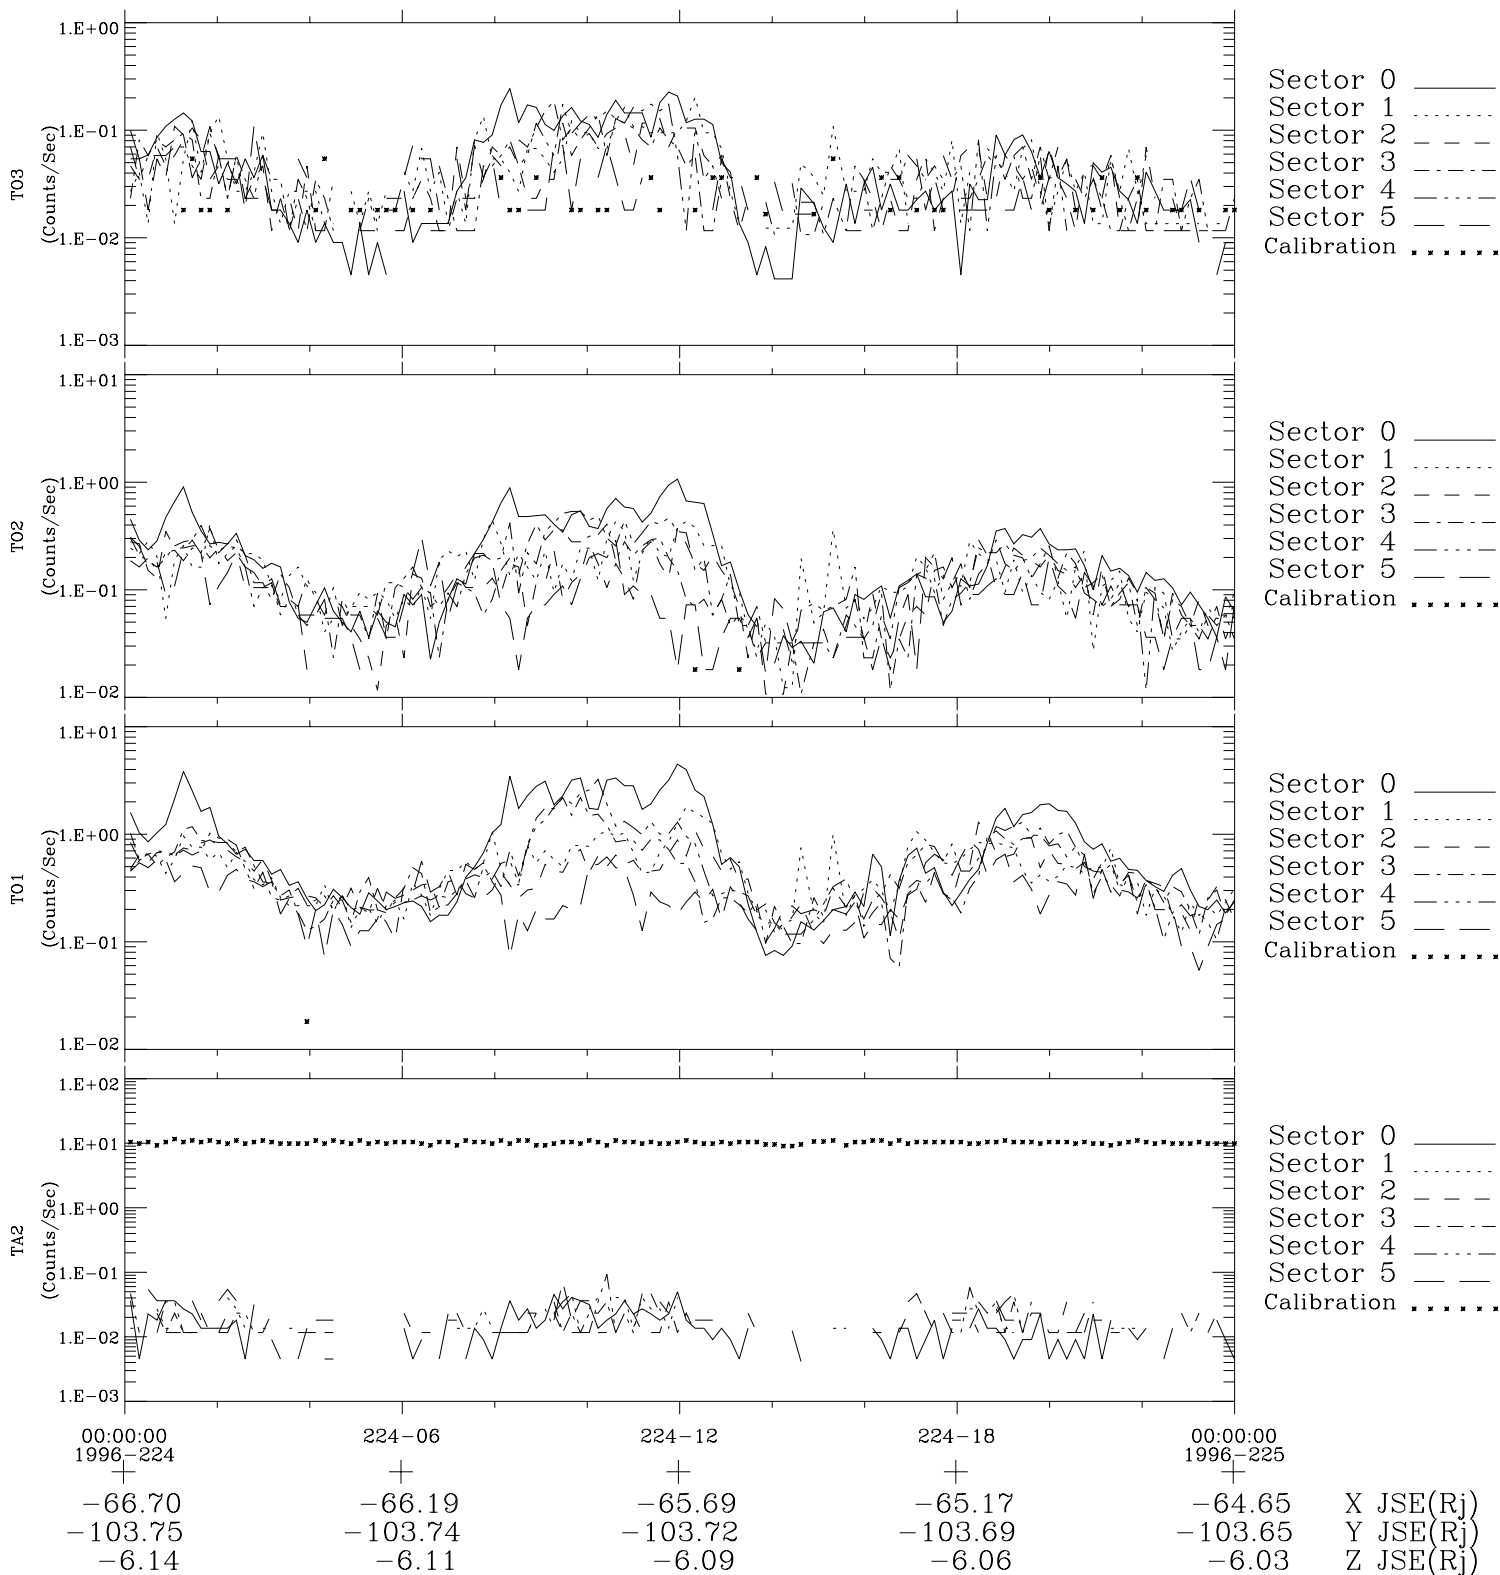

# Galileo EPD Real-Time Six-Sector 96224

Software Version: RTLINE\_R6 V 1.20  
Data Production: 06-03-00  
Plot Production: Fri Sep 14 07:30:07 2001

◇ = Jupiter look direction  
□ = Corotation look direction