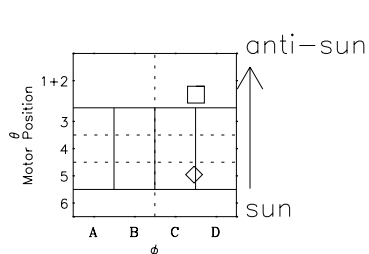

# Galileo EPD Real-Time Six-Sector 96224

Software Version: RTLINE\_R6 V 1.20  
Data Production: 06-03-00  
Plot Production: Fri Sep 14 07:30:07 2001

◇ = Jupiter look direction  
□ = Corotation look direction