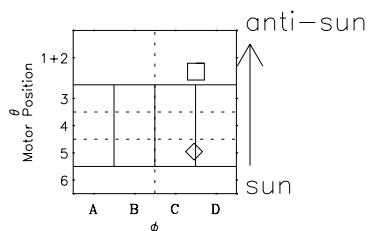

# Galileo EPD Real-Time Six-Sector 96224

Software Version: RTLINE\_R6 V 1.20  
Data Production: 06-03-00  
Plot Production: Fri Sep 14 07:30:06 2001

◇ = Jupiter look direction  
□ = Corotation look direction