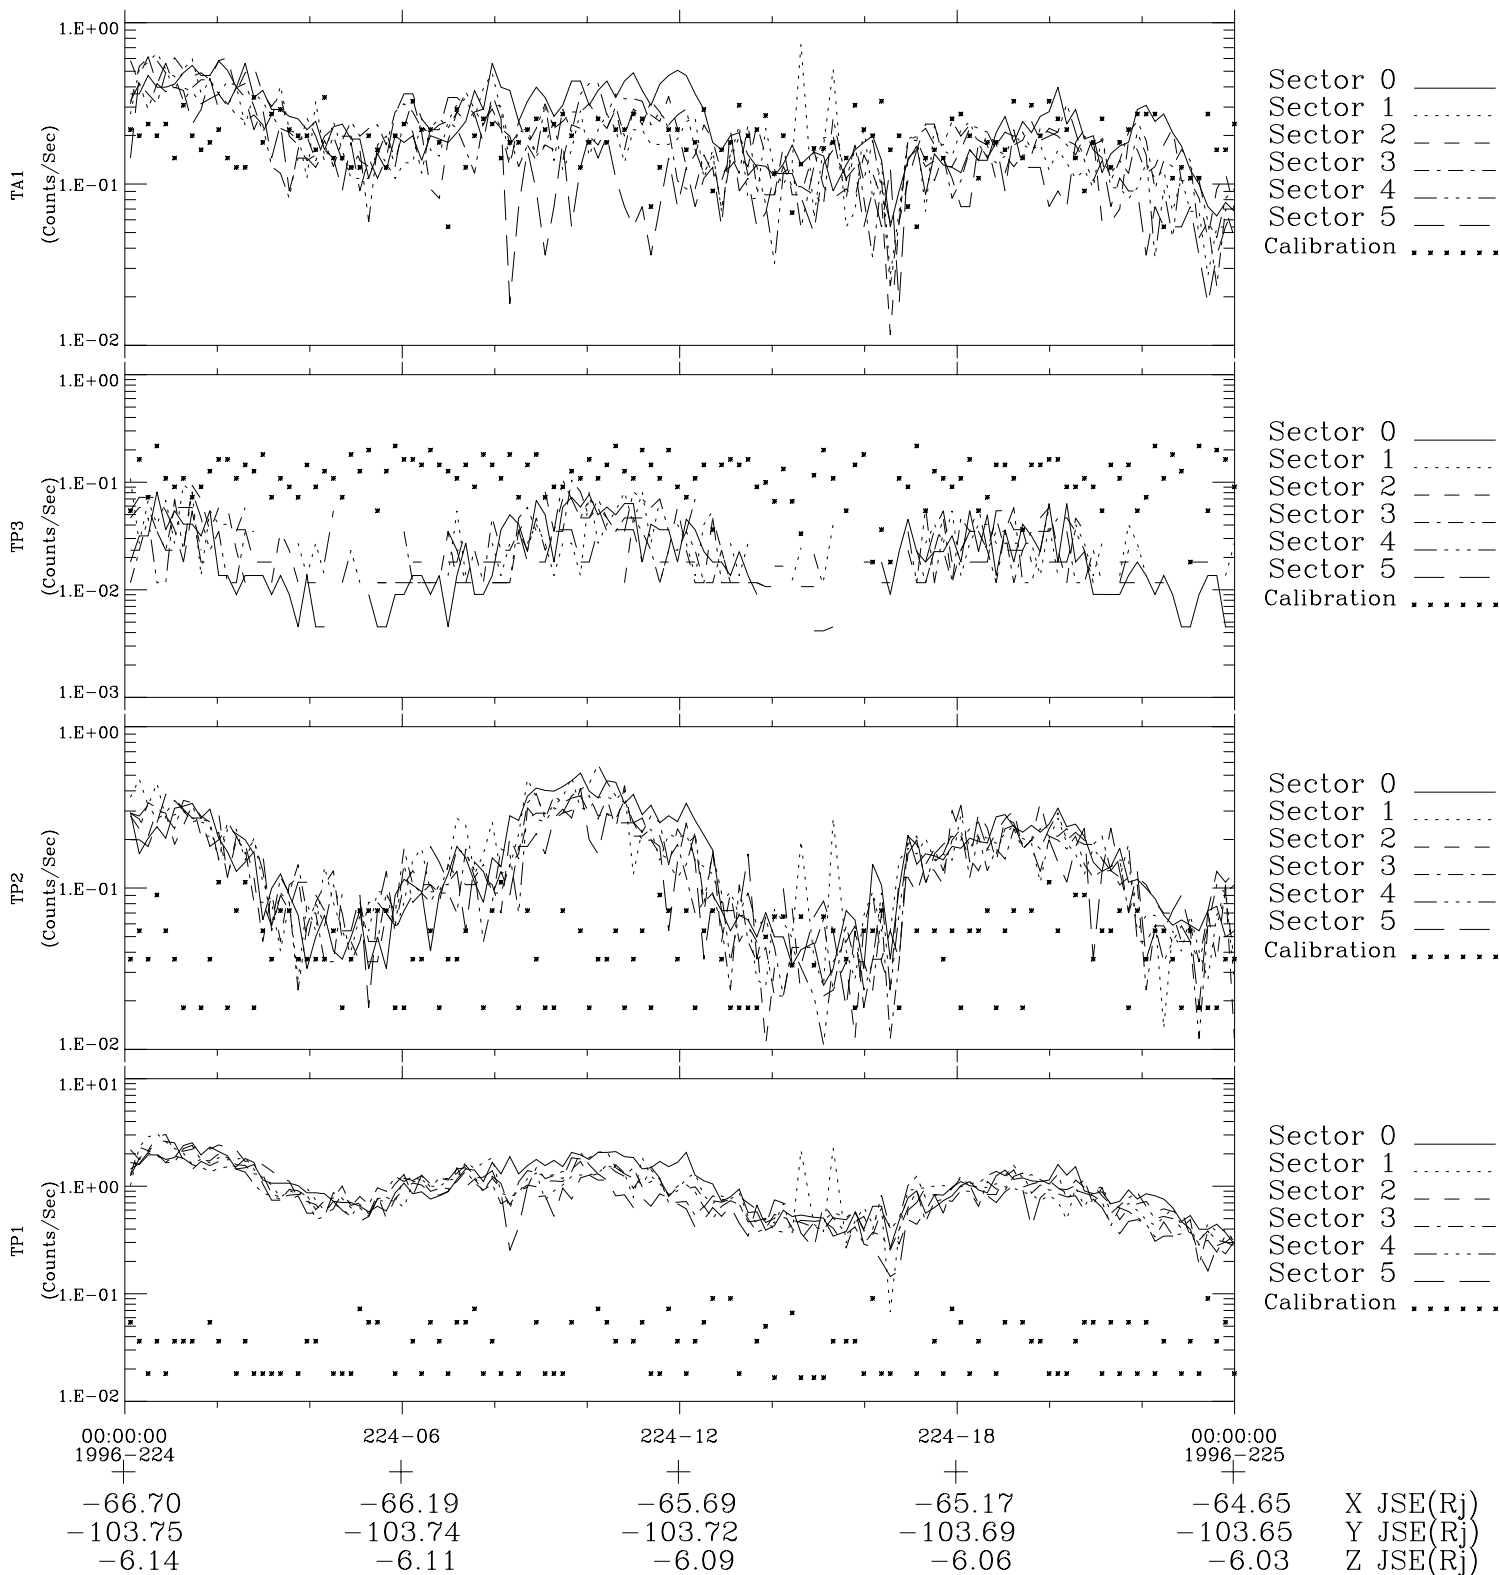

# Galileo EPD Real-Time Six-Sector 96224

Software Version: RTLINE\_R6 V 1.20  
Data Production: 06-03-00  
Plot Production: Fri Sep 14 07:30:06 2001

◇ = Jupiter look direction  
□ = Corotation look direction