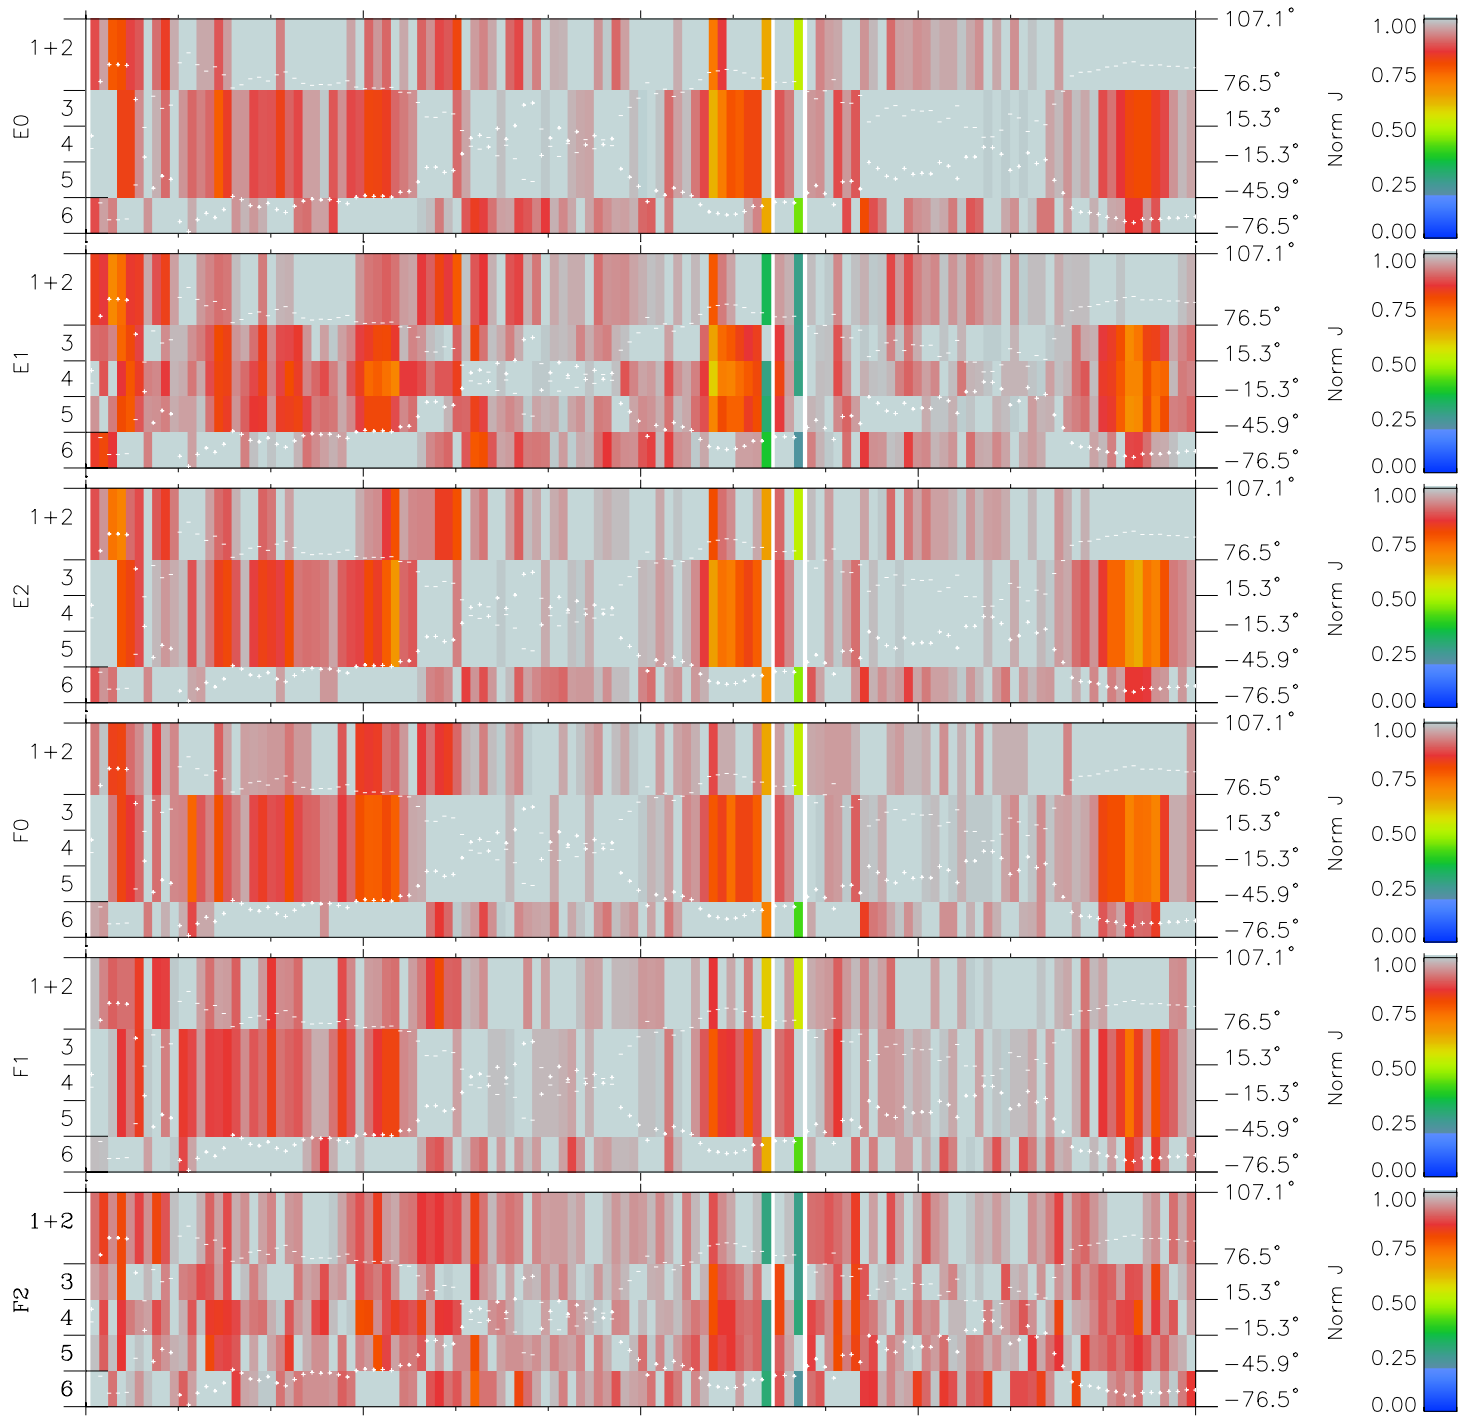

Galileo EPD Real Elevation Anisotropies 96224

Software Version: RTELEV_NORM V 1.20
Data Production: 06-03-00
Plot Production: Fri Sep 14 07:29:21 2001
Color File: wondr3
Geofactor File: 1.1

00:00:00 1996-224	224-06	224-12	224-18	00:00:00 1996-225	
+	+	+	+	+	
-66.70	-66.19	-65.69	-65.17	-64.65	X JSE(R _j)
-103.75	-103.74	-103.72	-103.69	-103.65	Y JSE(R _j)
-6.14	-6.11	-6.09	-6.06	-6.03	Z JSE(R _j)

- ◇ = Jupiter look direction
- = Corotation look direction