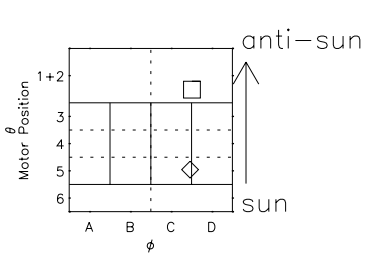

Galileo EPD Real Elevation Anisotropies 96224

Software Version: RTELEV_NORM V 1.20
Data Production: 06-03-00
Plot Production: Fri Sep 14 07:29:21 2001
Color File: wondr3
Geofactor File: 1.1

00:00:00 1996-224	224-06	224-12	224-18	00:00:00 1996-225	
+	+	+	+	+	
-66.70	-66.19	-65.69	-65.17	-64.65	X JSE(R _j)
-103.75	-103.74	-103.72	-103.69	-103.65	Y JSE(R _j)
-6.14	-6.11	-6.09	-6.06	-6.03	Z JSE(R _j)

- ◇ = Jupiter look direction
- = Corotation look direction