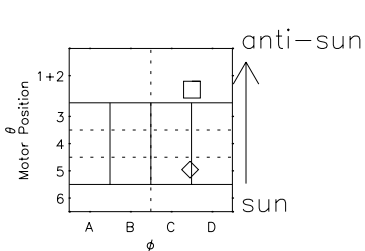

Galileo EPD Real Elevation Anisotropies 96224

Software Version: RTELEV_MEAN V 1.20
Data Production: 06-03-00
Plot Production: Fri Sep 14 07:28:58 2001
Color File: wondr3
Geofactor File: 1.1

- ◇ = Jupiter look direction
- = Corotation look direction