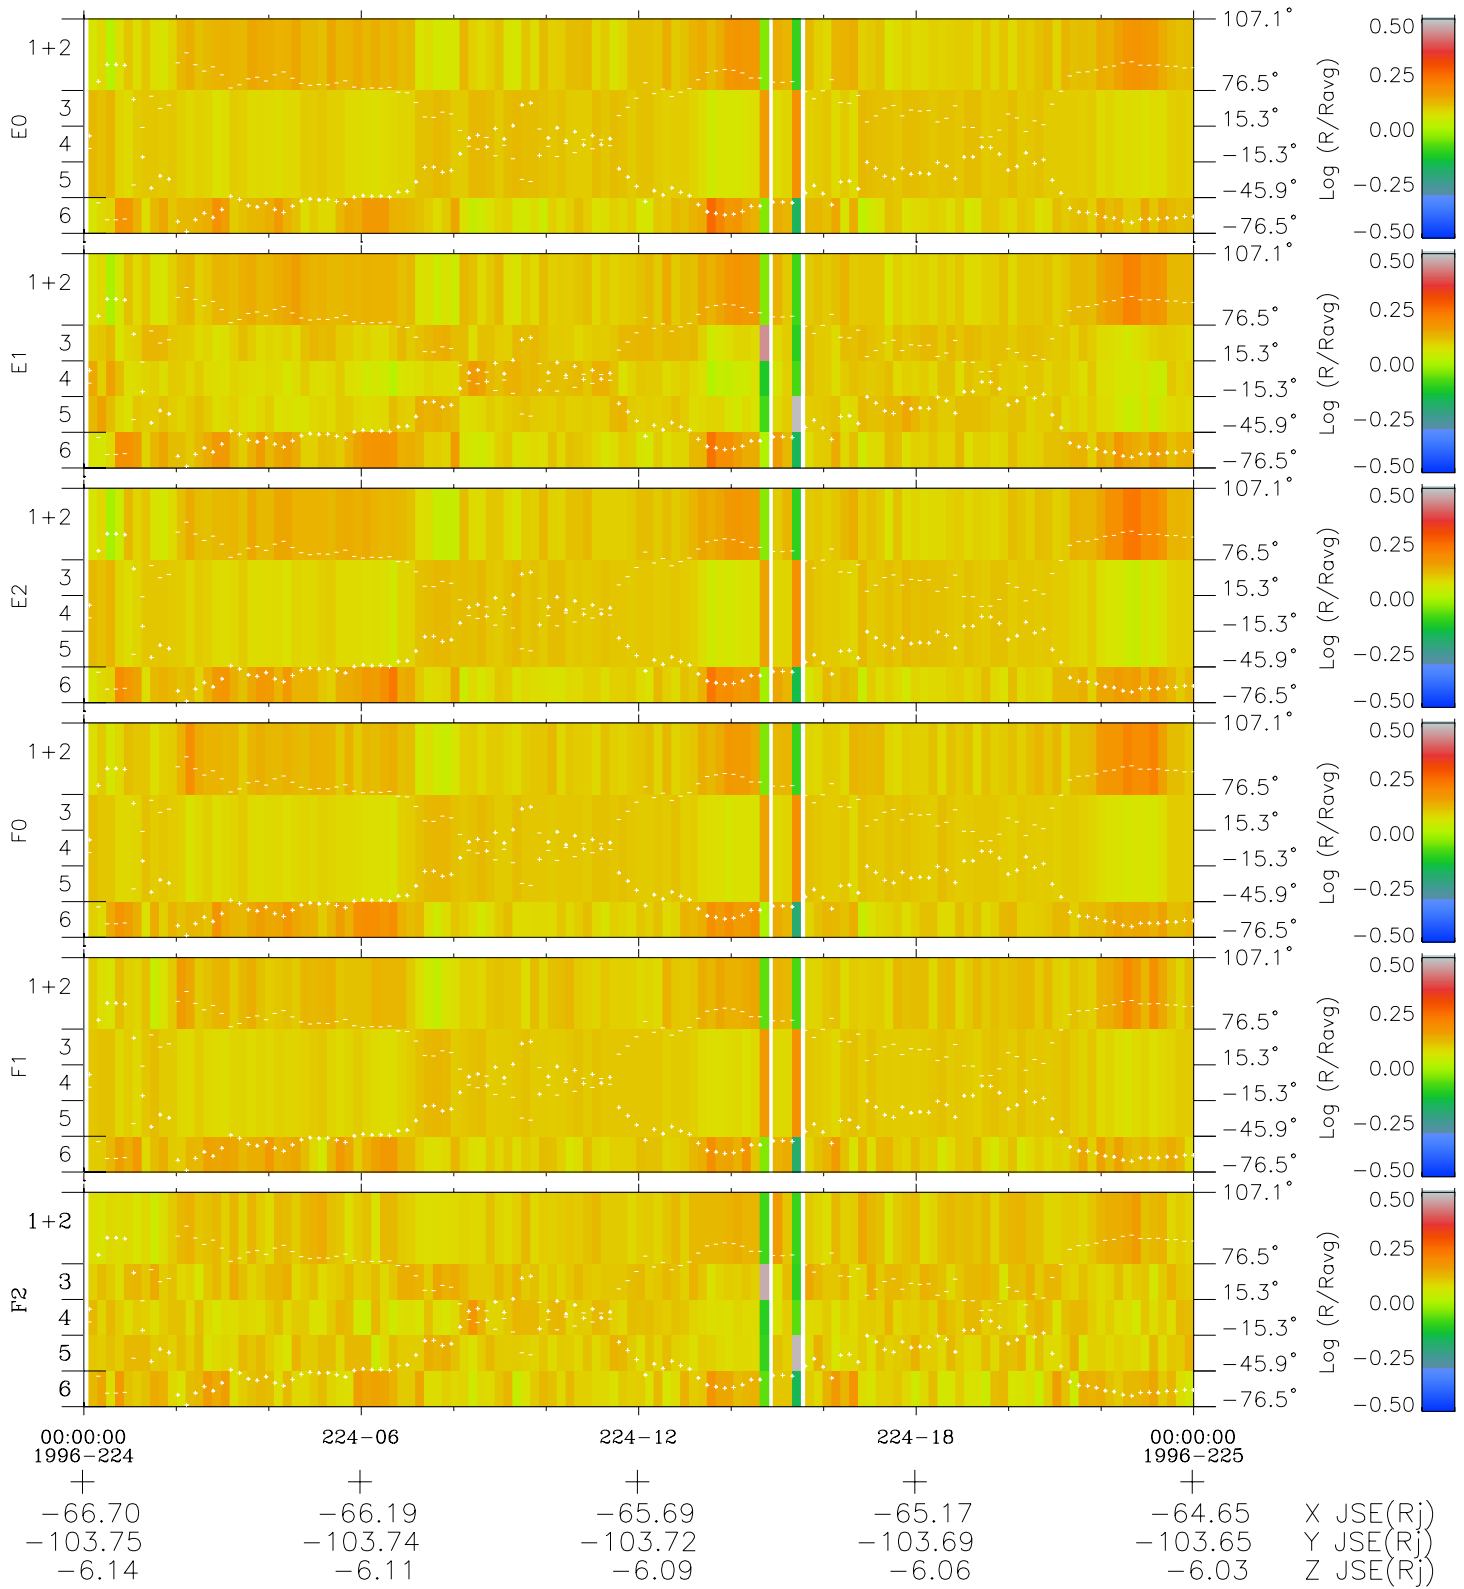

Galileo EPD Real Elevation Anisotropies 96224

Software Version: RTELEV_MEAN V 1.20
Data Production: 06-03-00
Plot Production: Fri Sep 14 07:28:58 2001
Color File: wondr3
Geofactor File: 1.1

- ◇ = Jupiter look direction
- = Corotation look direction