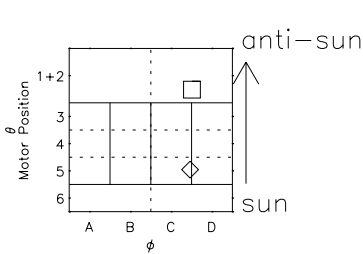

Galileo EPD Real Elevation Anisotropies 96224

Software Version: RTELEV_NORM V 1.20
 Data Production: 06-03-00
 Plot Production: Fri Sep 14 07:29:15 2001
 Color File: wondr3
 Geofactor File: 1.1

00:00:00 1996-224	224-06	224-12	224-18	00:00:00 1996-225	
+	+	+	+	+	X JSE(R _j)
-66.70	-66.19	-65.69	-65.17	-64.65	Y JSE(R _j)
-103.75	-103.74	-103.72	-103.69	-103.65	Z JSE(R _j)
-6.14	-6.11	-6.09	-6.06	-6.03	

- ◇ = Jupiter look direction
- = Corotation look direction