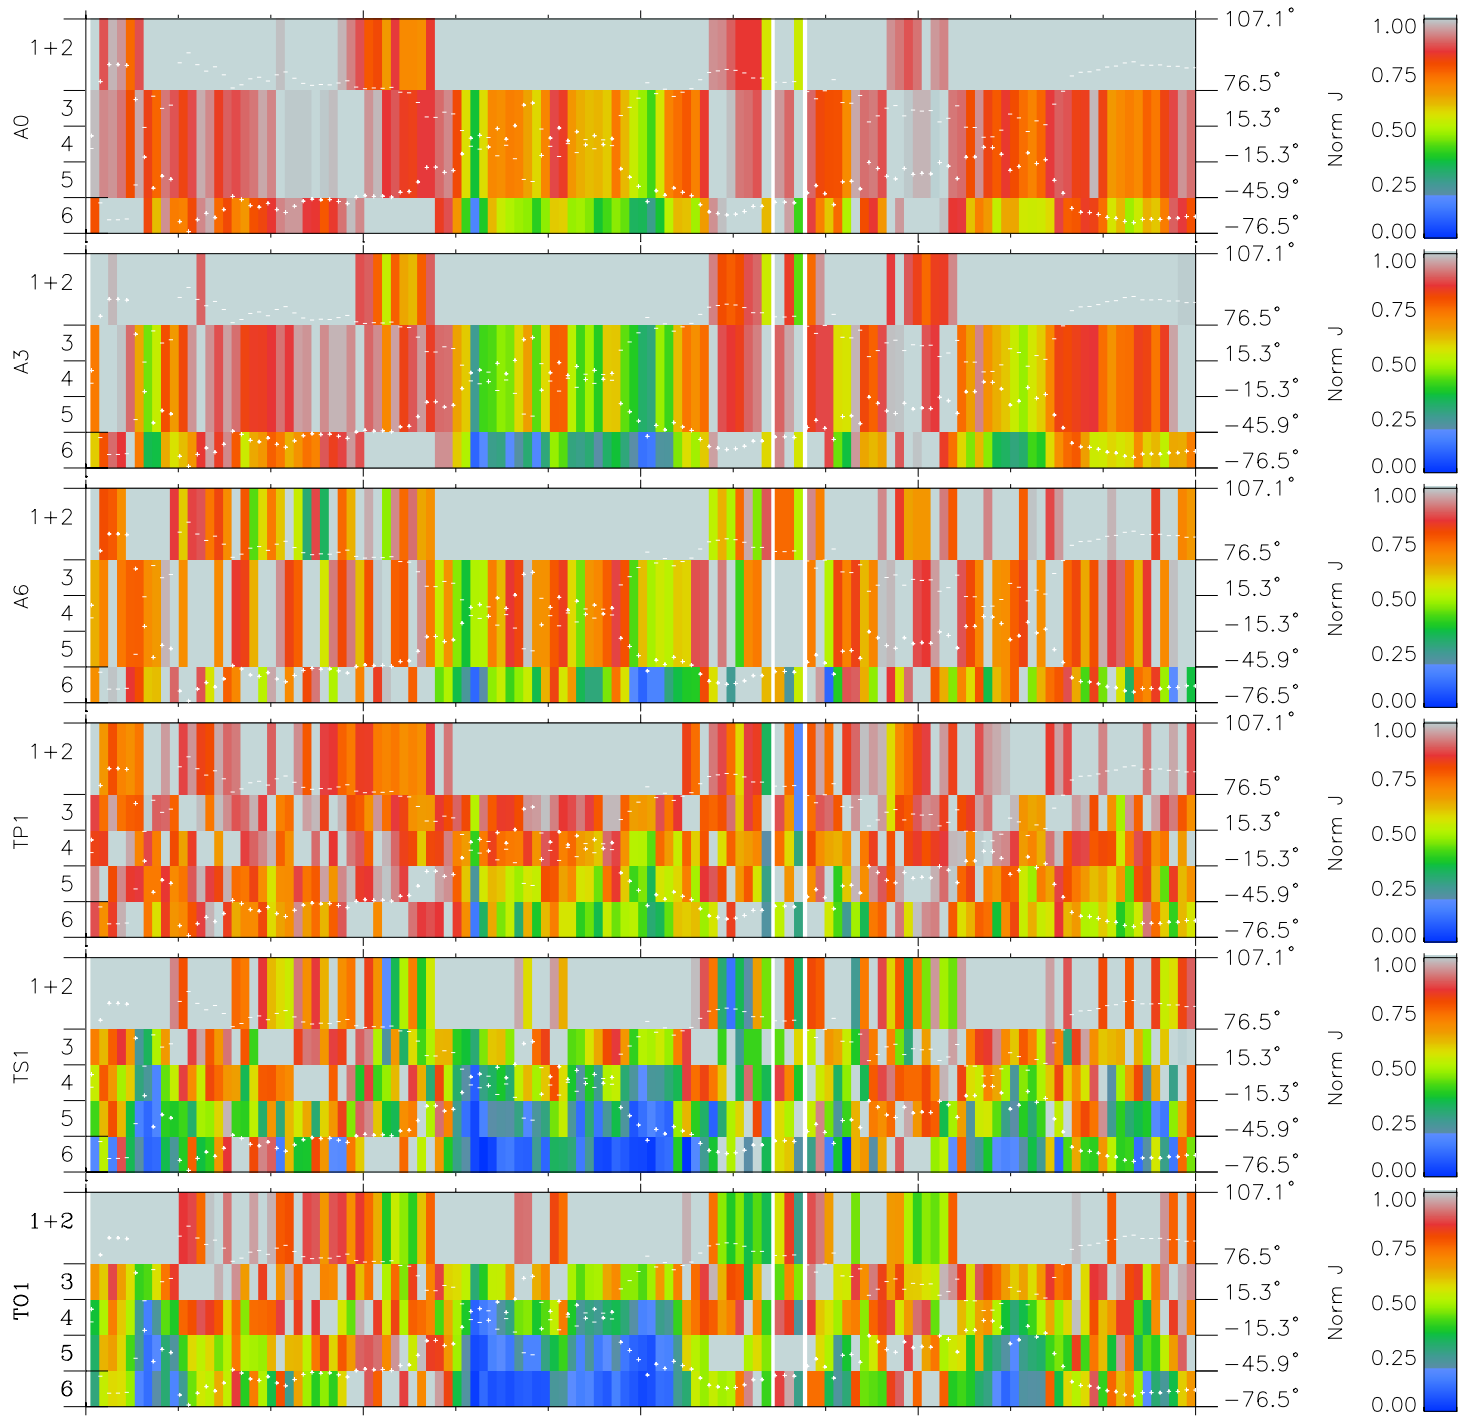

Galileo EPD Real Elevation Anisotropies 96224

Software Version: RTELEV_NORM V 1.20
 Data Production: 06-03-00
 Plot Production: Fri Sep 14 07:29:15 2001
 Color File: wondr3
 Geofactor File: 1.1

00:00:00 1996-224	224-06	224-12	224-18	00:00:00 1996-225	
+	+	+	+	+	X JSE(R _j)
-66.70	-66.19	-65.69	-65.17	-64.65	Y JSE(R _j)
-103.75	-103.74	-103.72	-103.69	-103.65	Z JSE(R _j)
-6.14	-6.11	-6.09	-6.06	-6.03	

- ◇ = Jupiter look direction
- = Corotation look direction