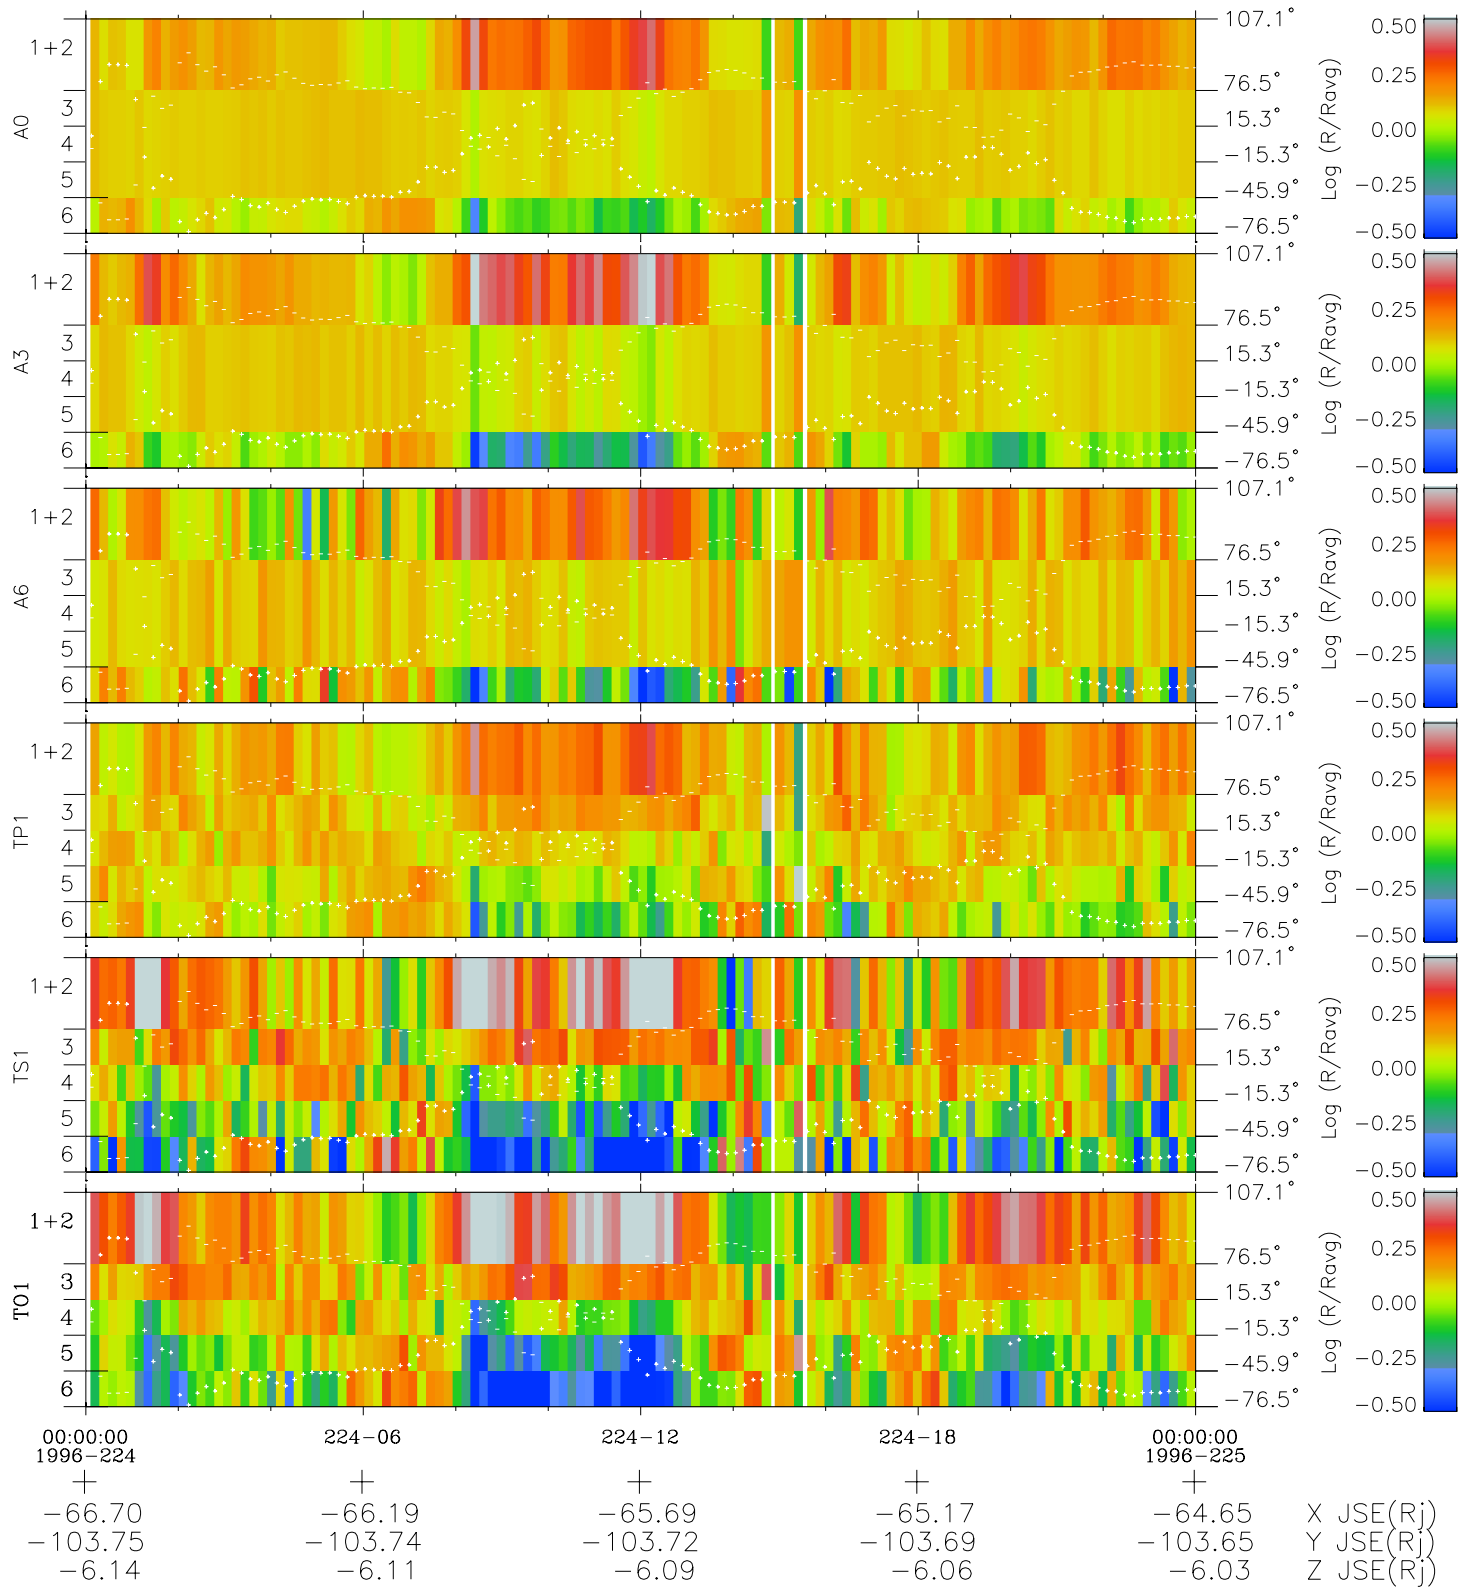

Galileo EPD Real Elevation Anisotropies 96224

Software Version: RTELEV_MEAN V 1.20
Data Production: 06-03-00
Plot Production: Fri Sep 14 07:28:52 2001
Color File: wondr3
Geofactor File: 1.1

- ◇ = Jupiter look direction
- = Corotation look direction