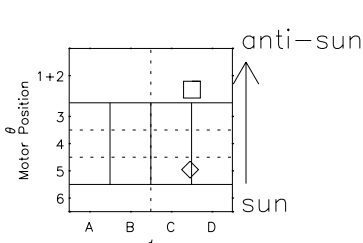

Galileo EPD Real Elevation Anisotropies 96224

Software Version: RTELEV_MEAN V 1.20
Data Production: 06-03-00
Plot Production: Fri Sep 14 07:28:52 2001
Color File: wondr3
Geofactor File: 1.1

- ◇ = Jupiter look direction
- = Corotation look direction