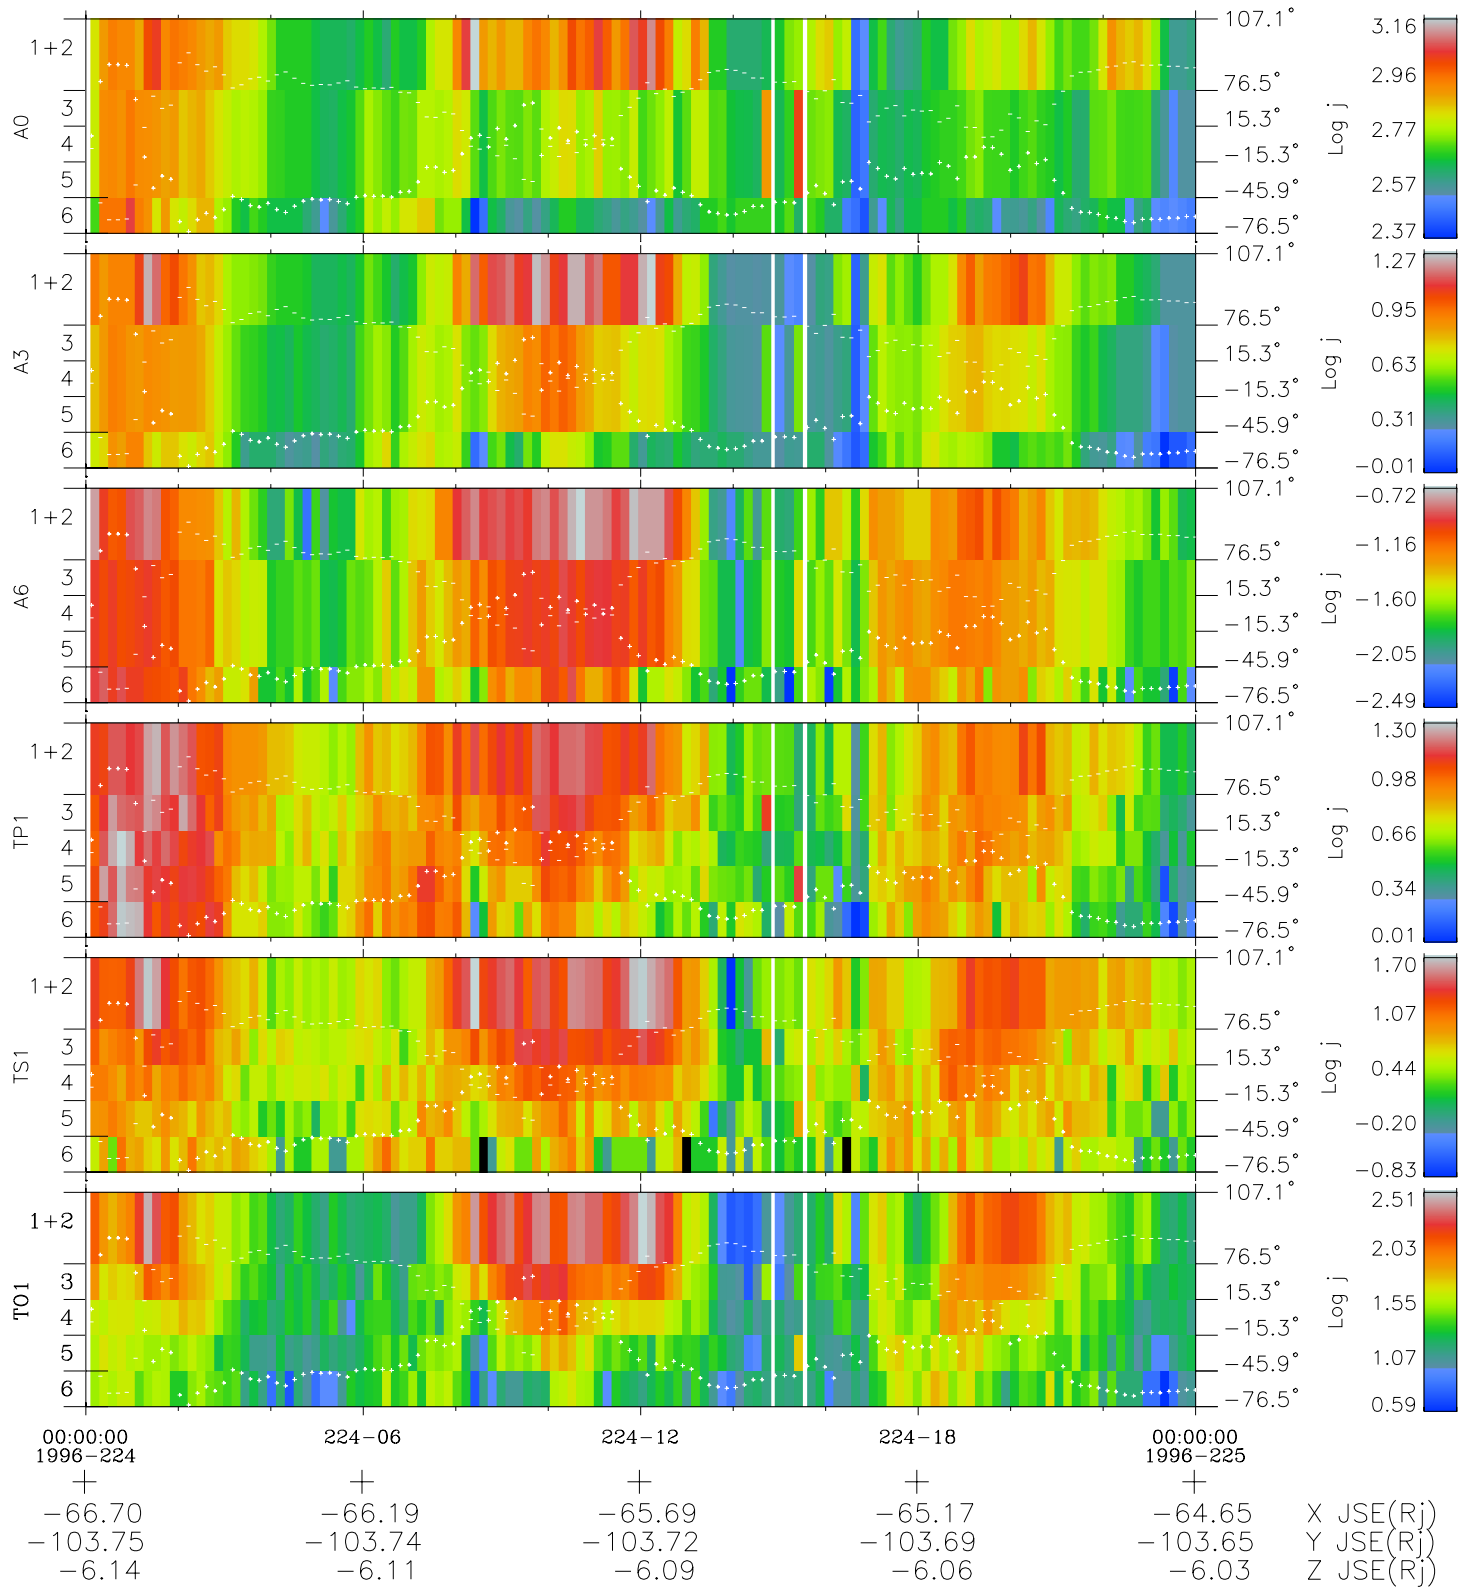

# Galileo EPD Real Elevation Anisotropies 96224

Software Version: RTELEV\_FLUX V 1.20  
Data Production: 06-03-00  
Plot Production: Fri Sep 14 07:29:04 2001  
Color File: wondr3  
Geofactor File: 1.1

- ◇ = Jupiter look direction
- = Corotation look direction