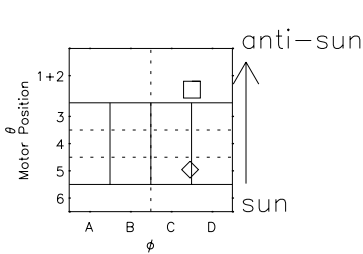

# Galileo EPD Real Elevation Anisotropies 96224

Software Version: RTELEV\_FLUX V 1.20  
Data Production: 06-03-00  
Plot Production: Fri Sep 14 07:29:04 2001  
Color File: wondr3  
Geofactor File: 1.1

- ◇ = Jupiter look direction
- = Corotation look direction