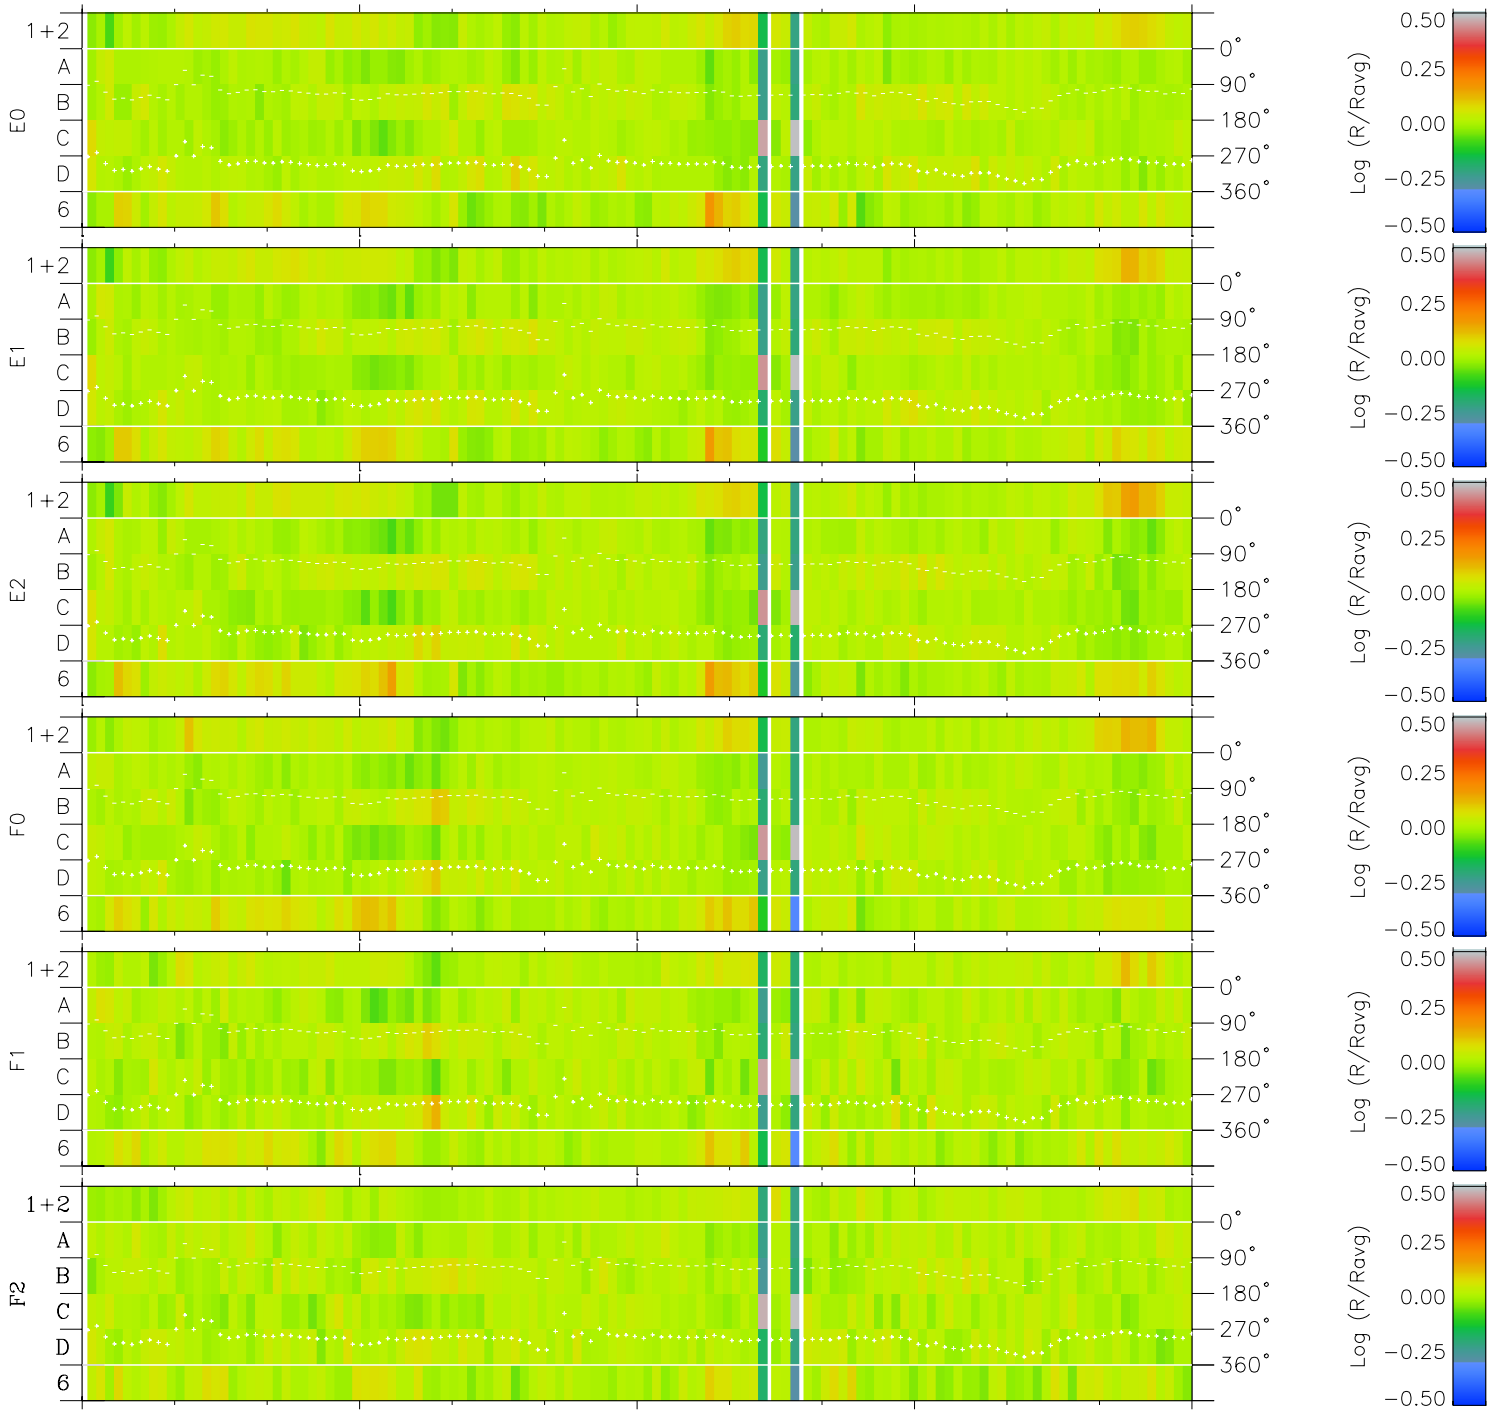

Galileo EPD Real Time Azimuth Anisotropies 96224

Software Version: RTAZIM_MEAN V 1.20
 Data Production: 06-03-00
 Plot Production: Fri Sep 14 07:29:32 2001
 Color File: wondr3
 Geofactor File: 1.1

| | | | | | |
|----------------------|---------|---------|---------|----------------------|------------------------|
| 00:00:00 1996-224 | 224-06 | 224-12 | 224-18 | 00:00:00 1996-225 | |
| + | + | + | + | + | X JSE(R _j) |
| -66.70 | -66.19 | -65.69 | -65.17 | -64.65 | Y JSE(R _j) |
| -103.75 | -103.74 | -103.72 | -103.69 | -103.65 | Z JSE(R _j) |
| -6.14 | -6.11 | -6.09 | -6.06 | -6.03 | |

- ◇ = Jupiter look direction
- = Corotation look direction