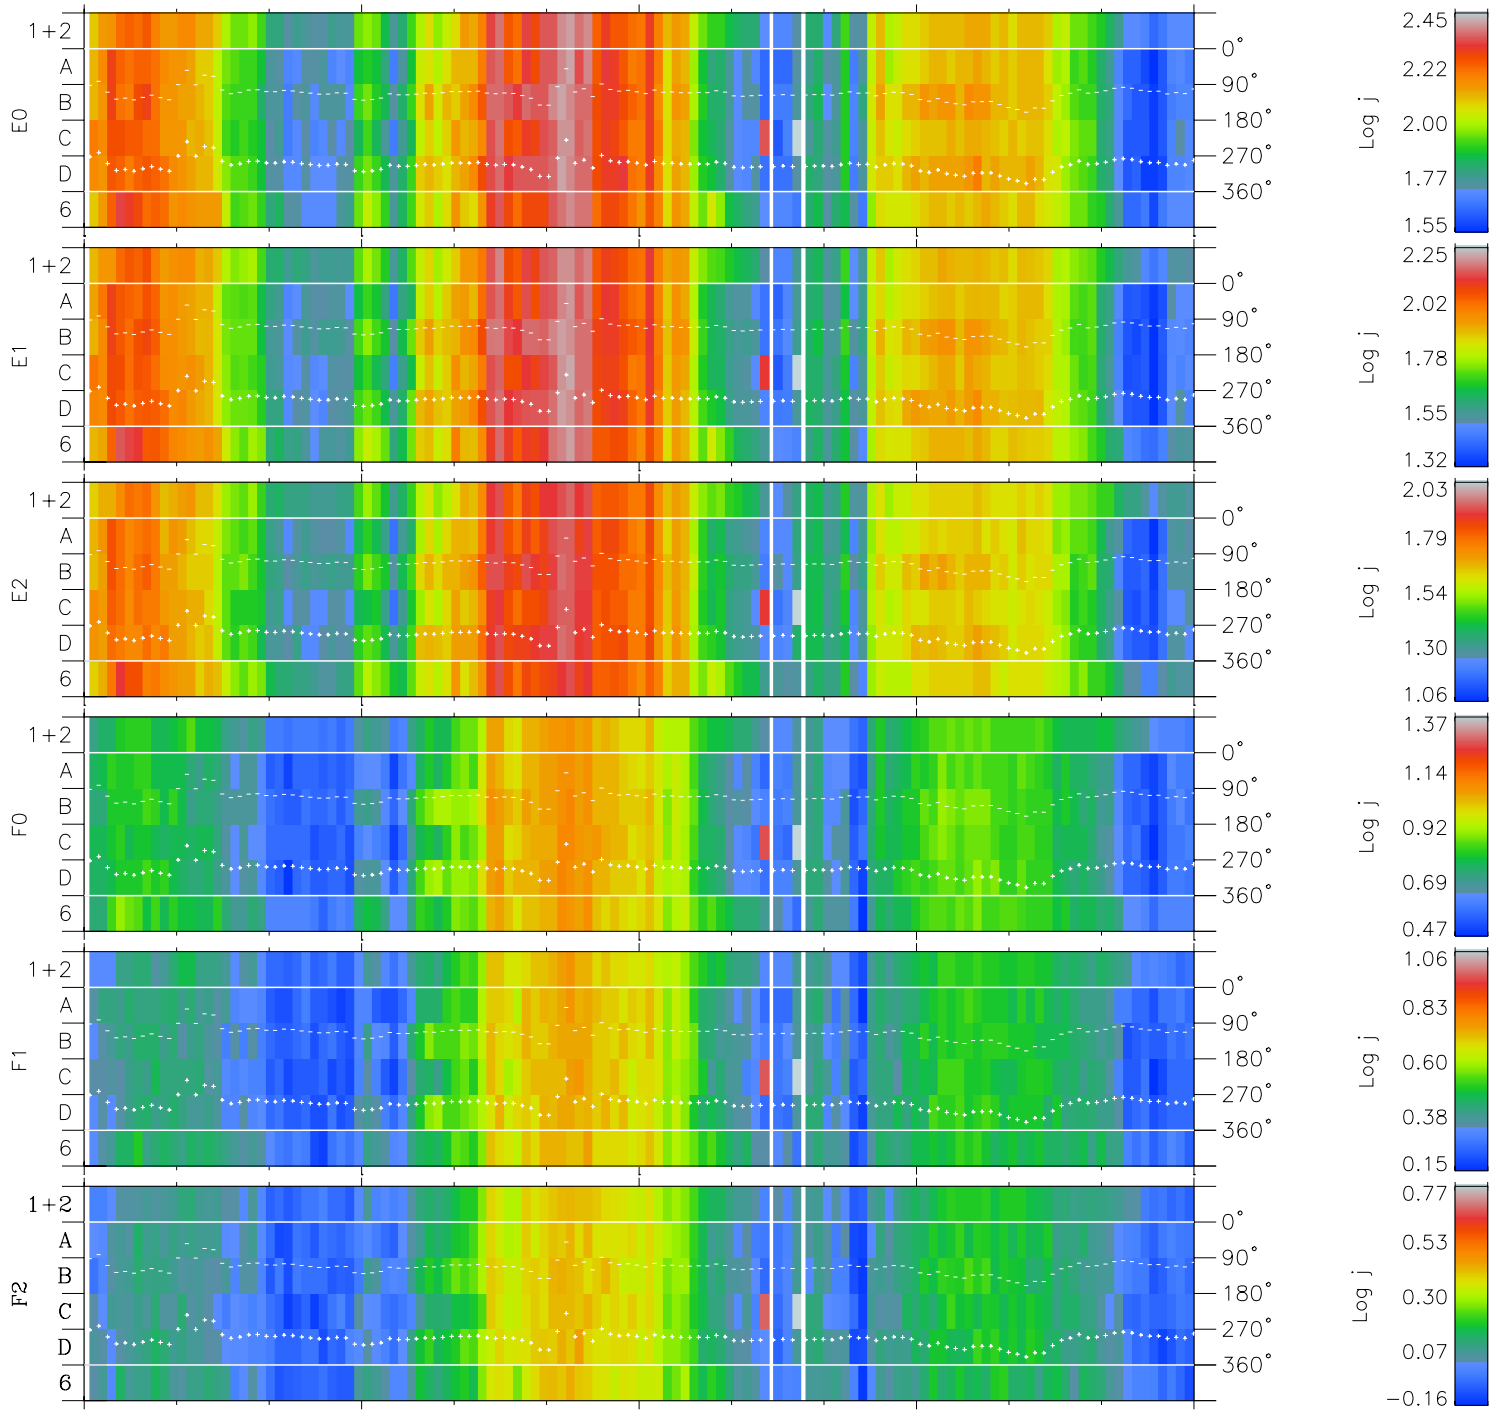

Galileo EPD Real Time Azimuth Anisotropies 96224

Software Version: RTAZIM_FLUX V 1.20
 Data Production: 06-03-00
 Plot Production: Fri Sep 14 07:29:43 2001
 Color File: wondr3
 Geofactor File: 1.1

00:00:00 1996-224	224-06	224-12	224-18	00:00:00 1996-225	
+	+	+	+	+	
-66.70	-66.19	-65.69	-65.17	-64.65	X JSE(R _j)
-103.75	-103.74	-103.72	-103.69	-103.65	Y JSE(R _j)
-6.14	-6.11	-6.09	-6.06	-6.03	Z JSE(R _j)

- ◇ = Jupiter look direction
- = Corotation look direction