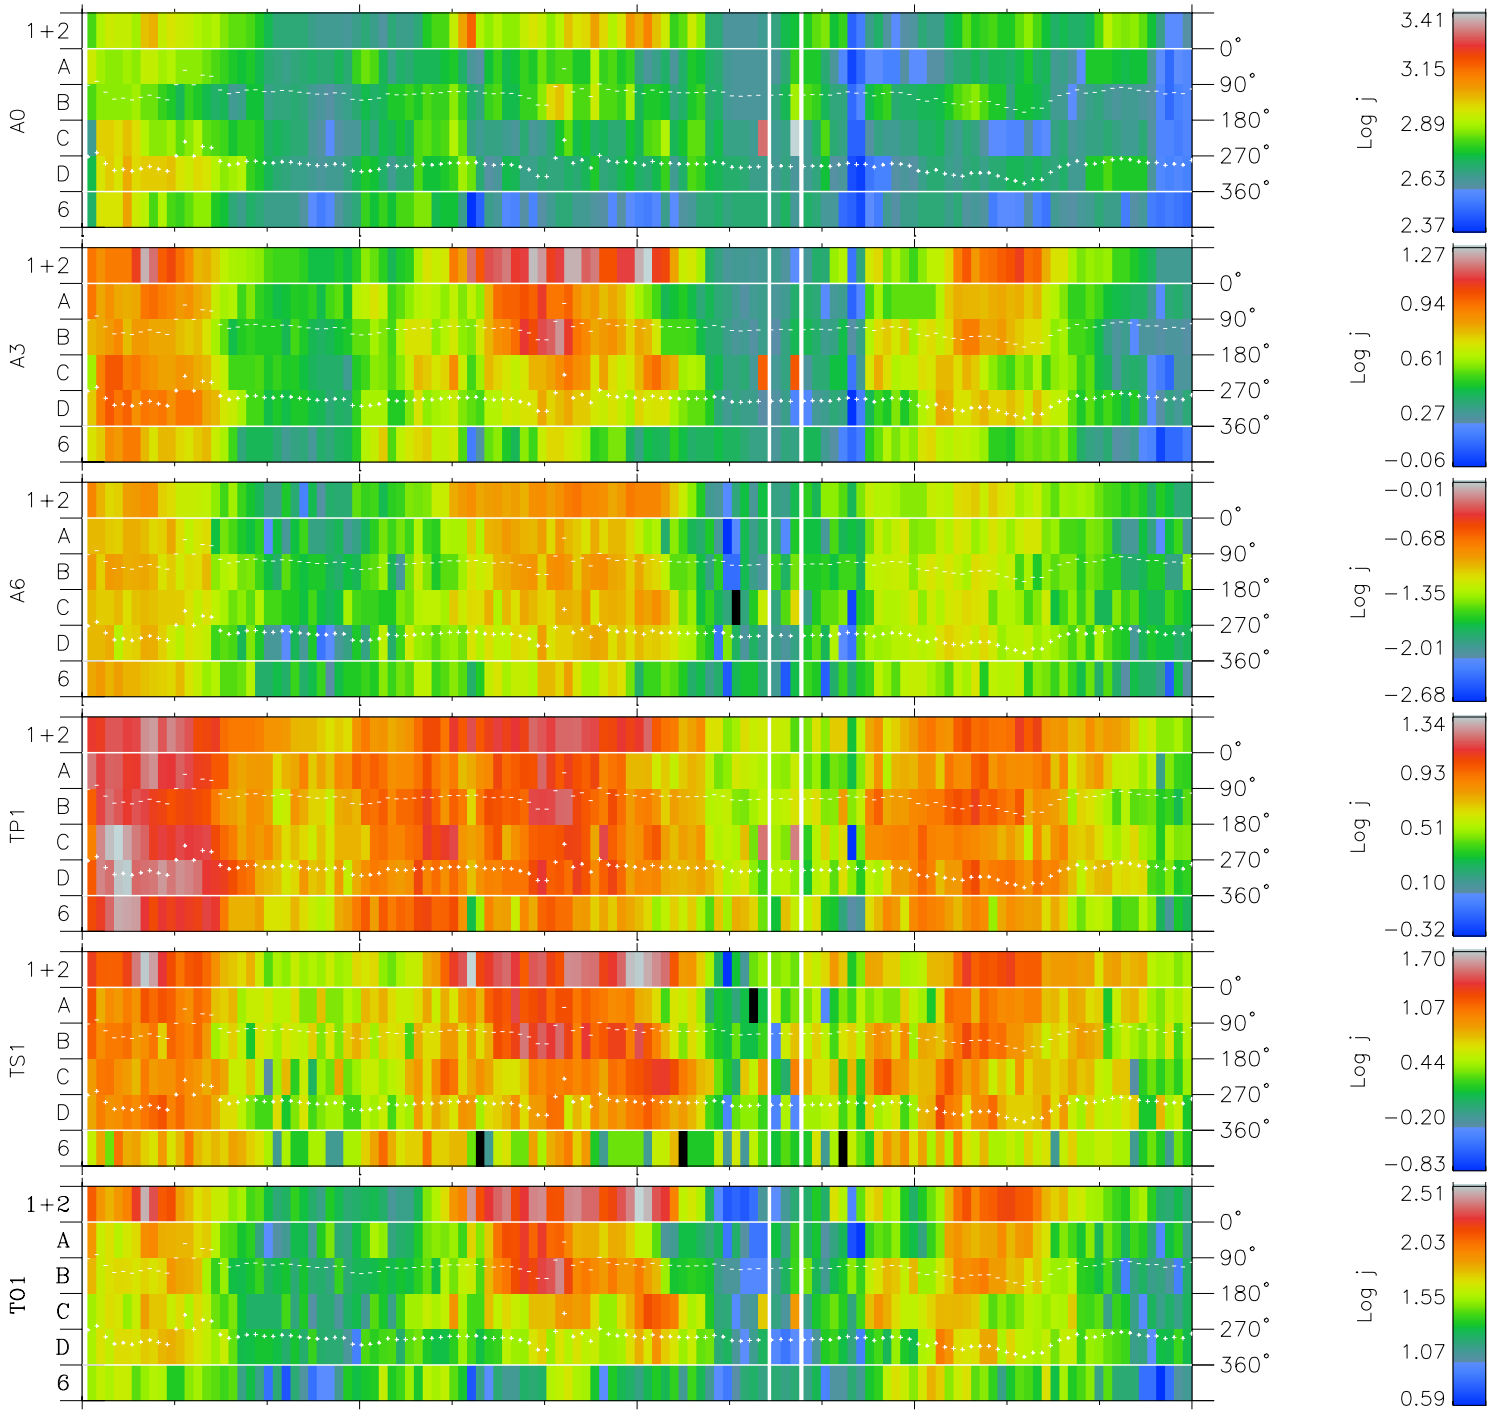

Galileo EPD Real Time Azimuth Anisotropies 96224

Software Version: RTAZIM_FLUX V 1.20
 Data Production: 06-03-00
 Plot Production: Fri Sep 14 07:29:38 2001
 Color File: wondr3
 Geofactor File: 1.1

00:00:00 1996-224	224-06	224-12	224-18	00:00:00 1996-225	
+	+	+	+	+	X JSE(R _j)
-66.70	-66.19	-65.69	-65.17	-64.65	Y JSE(R _j)
-103.75	-103.74	-103.72	-103.69	-103.65	Z JSE(R _j)
-6.14	-6.11	-6.09	-6.06	-6.03	

- ◇ = Jupiter look direction
- = Corotation look direction