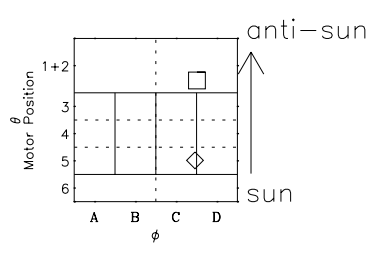

Galileo EPD Real Time Omni Spectrum 96223

Software Version: RTSPEC_OMNI V 1.20
 Data Production: 06-03-00
 Plot Production: Fri Sep 14 07:19:56 2001
 Color File: wondr3
 Geofactor File: 1.1

◇ = Jupiter look direction
 □ = Corotation look direction