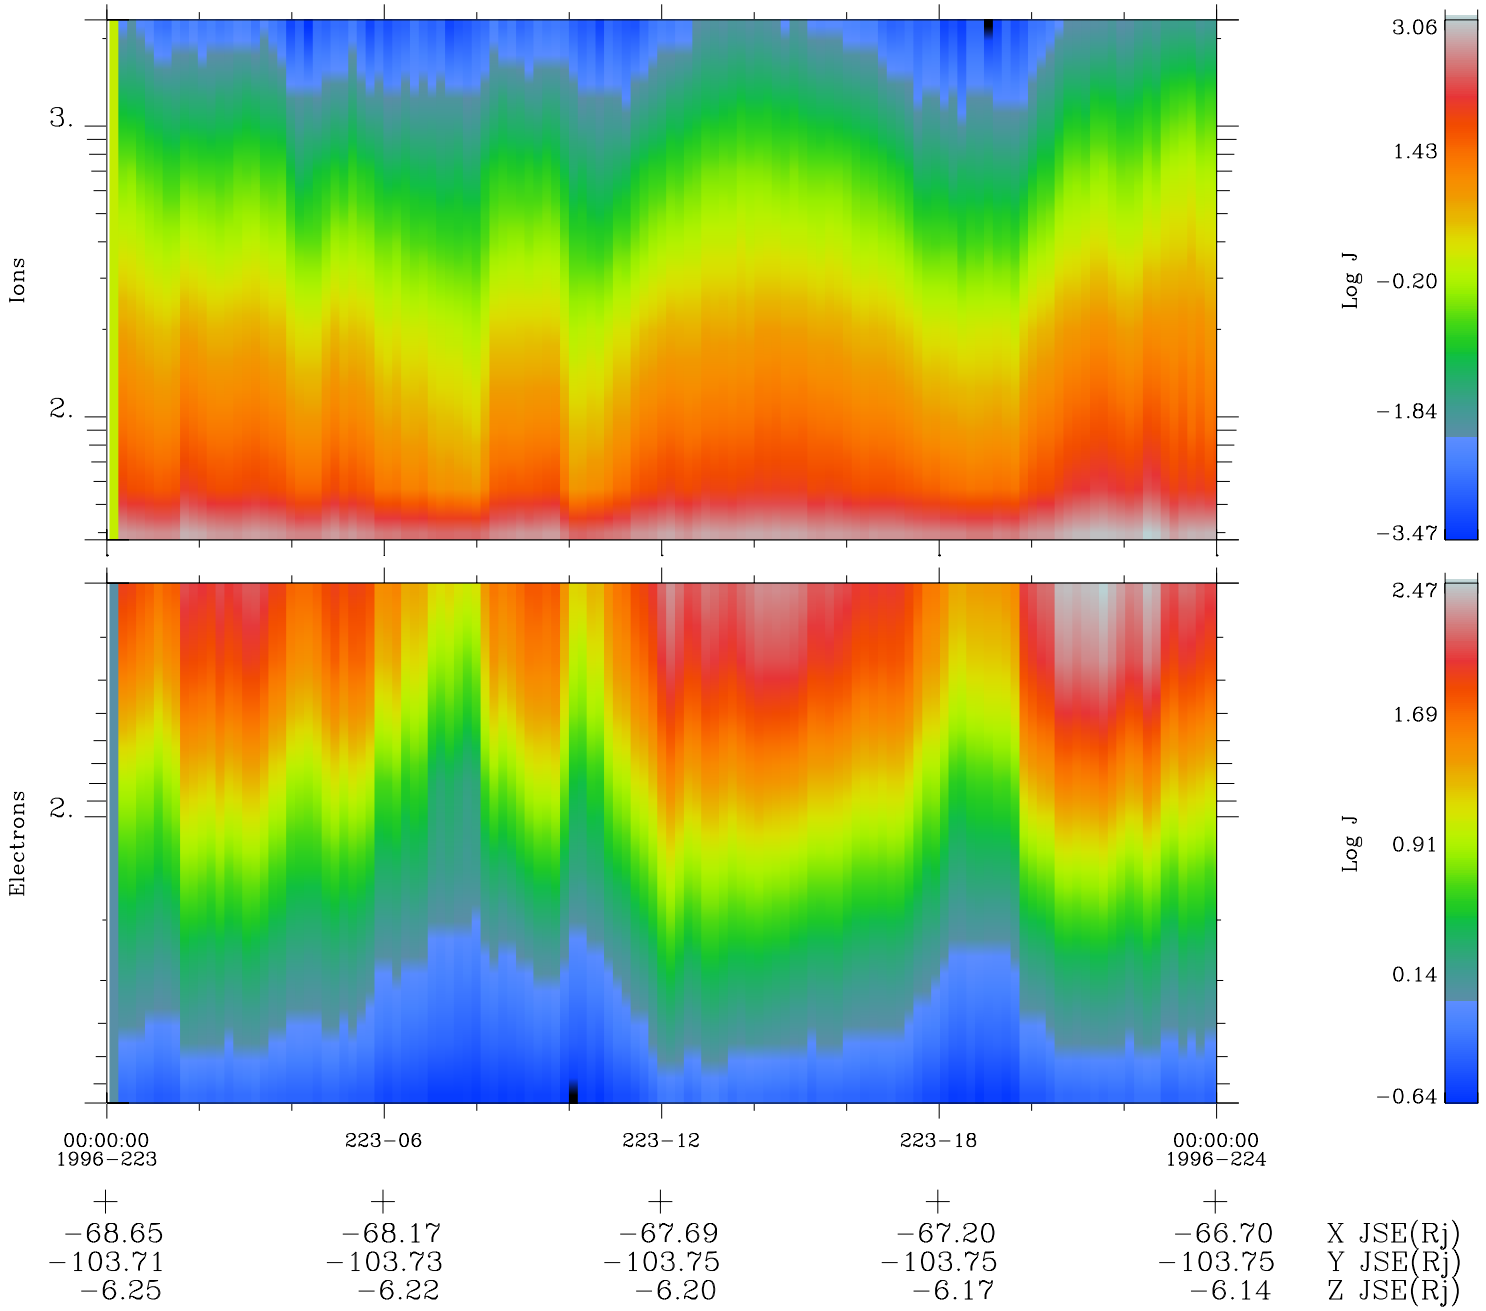

Galileo EPD Real Time Omni Spectrum 96223

Software Version: RTSPEC_OMNI V 1.20
 Data Production: 06-03-00
 Plot Production: Fri Sep 14 07:19:56 2001
 Color File: wondr3
 Geofactor File: 1.1

◇ = Jupiter look direction
 □ = Corotation look direction