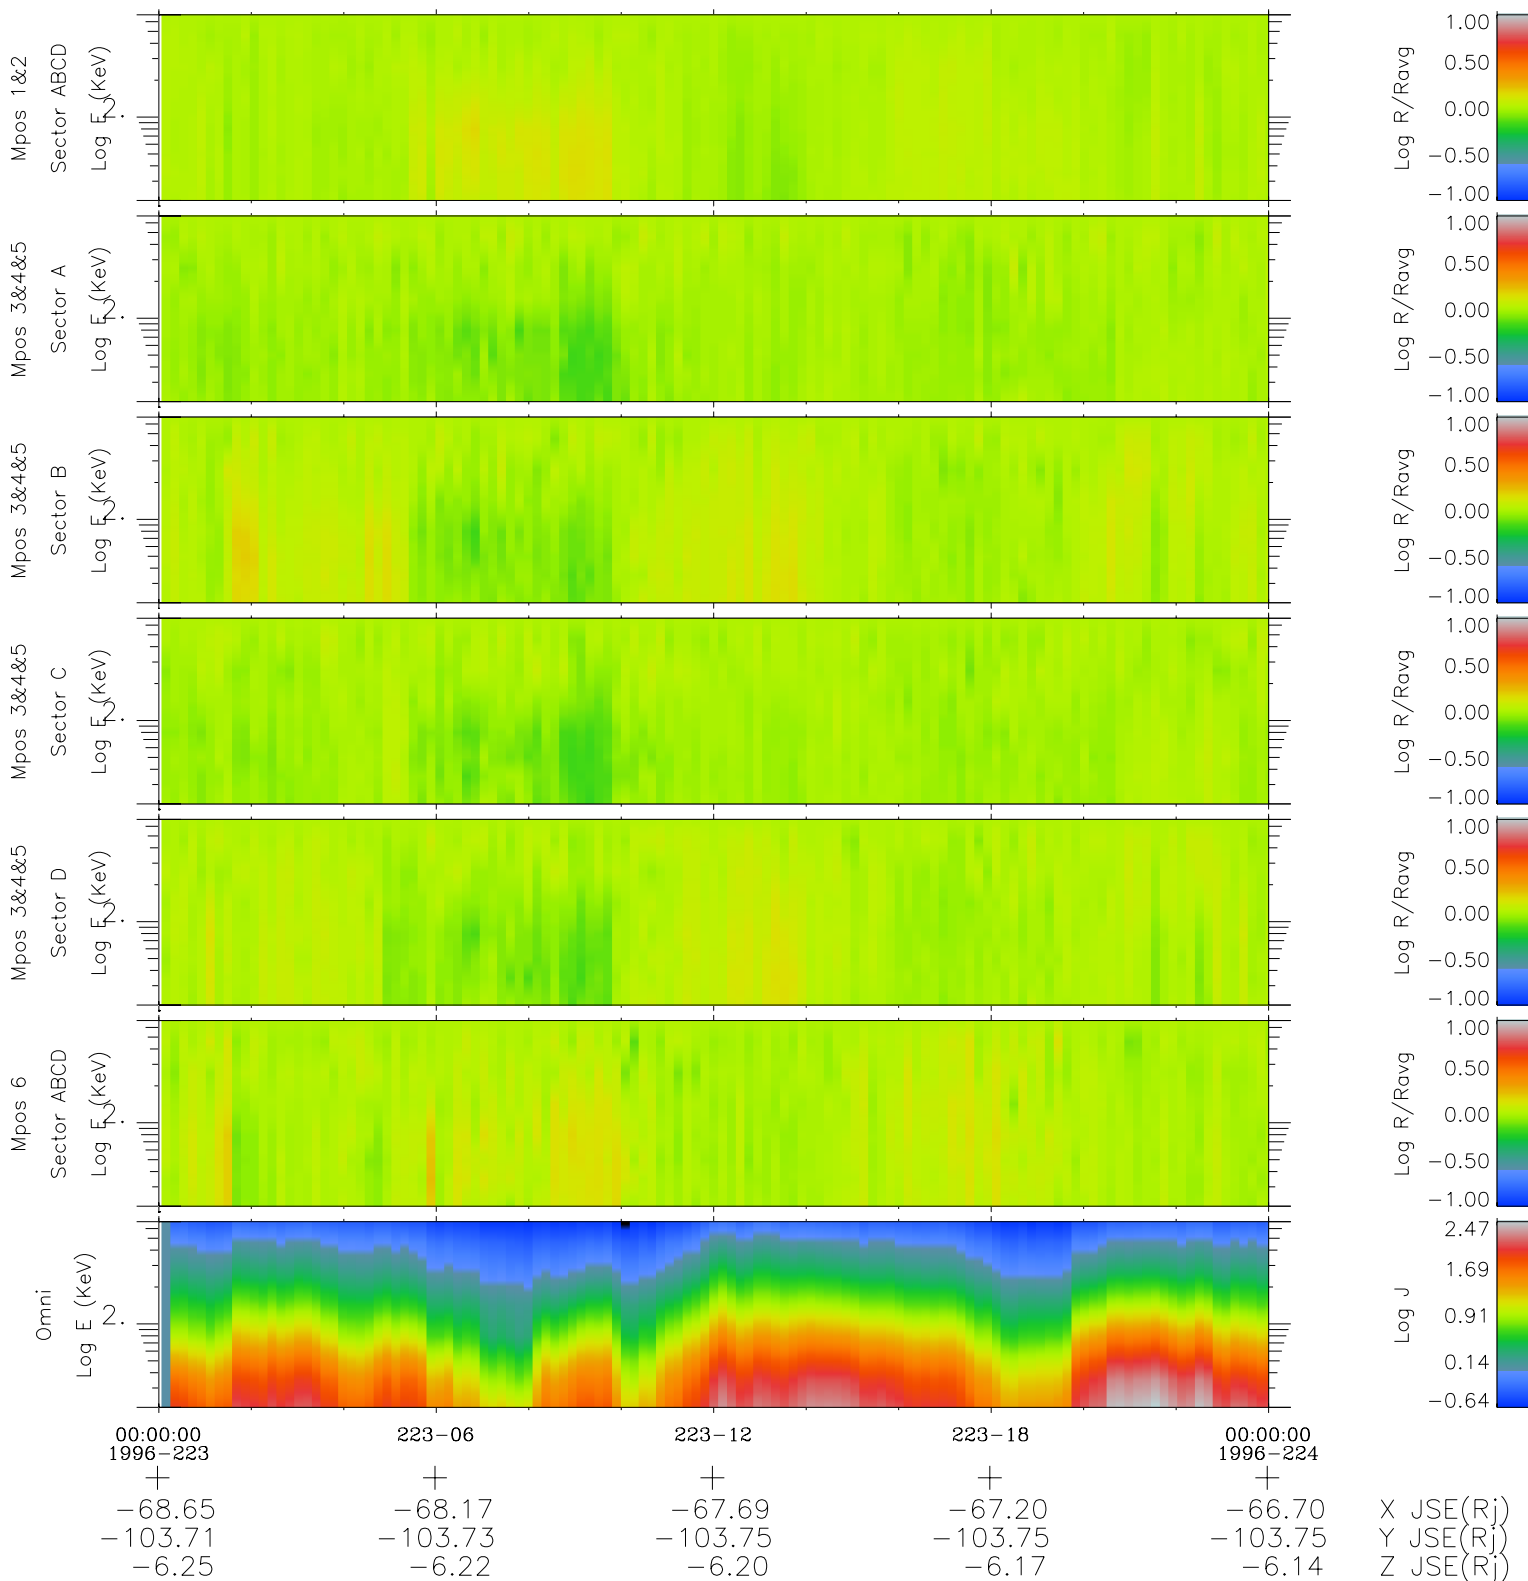

Galileo EPD Real Time R6 Electrons Spectra 96223

Software Version: RTSPEC_R6 V 1.20
 Data Production: 06-03-00
 Plot Production: Fri Sep 14 07:19:51 2001
 Color File: wondr3
 Geofactor File: 1.1

- ◇ = Jupiter look direction
- = Corotation look direction