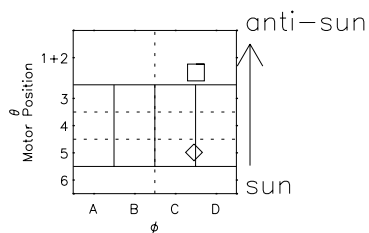

Galileo EPD Real Time R6 Electrons Spectra 96223

Software Version: RTSPEC_R6 V 1.20
 Data Production: 06-03-00
 Plot Production: Fri Sep 14 07:19:51 2001
 Color File: wondr3
 Geofactor File: 1.1

- ◇ = Jupiter look direction
- = Corotation look direction