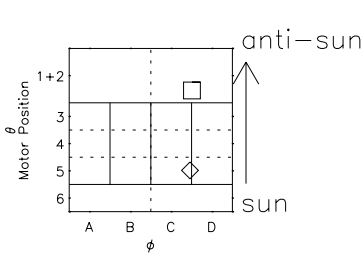

Galileo EPD Real Time R6 Ions Spectra 96223

Software Version: RTSPEC_R6 V 1.20
 Data Production: 06-03-00
 Plot Production: Fri Sep 14 07:19:44 2001
 Color File: wondr3
 Geofactor File: 1.1

◇ = Jupiter look direction
 □ = Corotation look direction