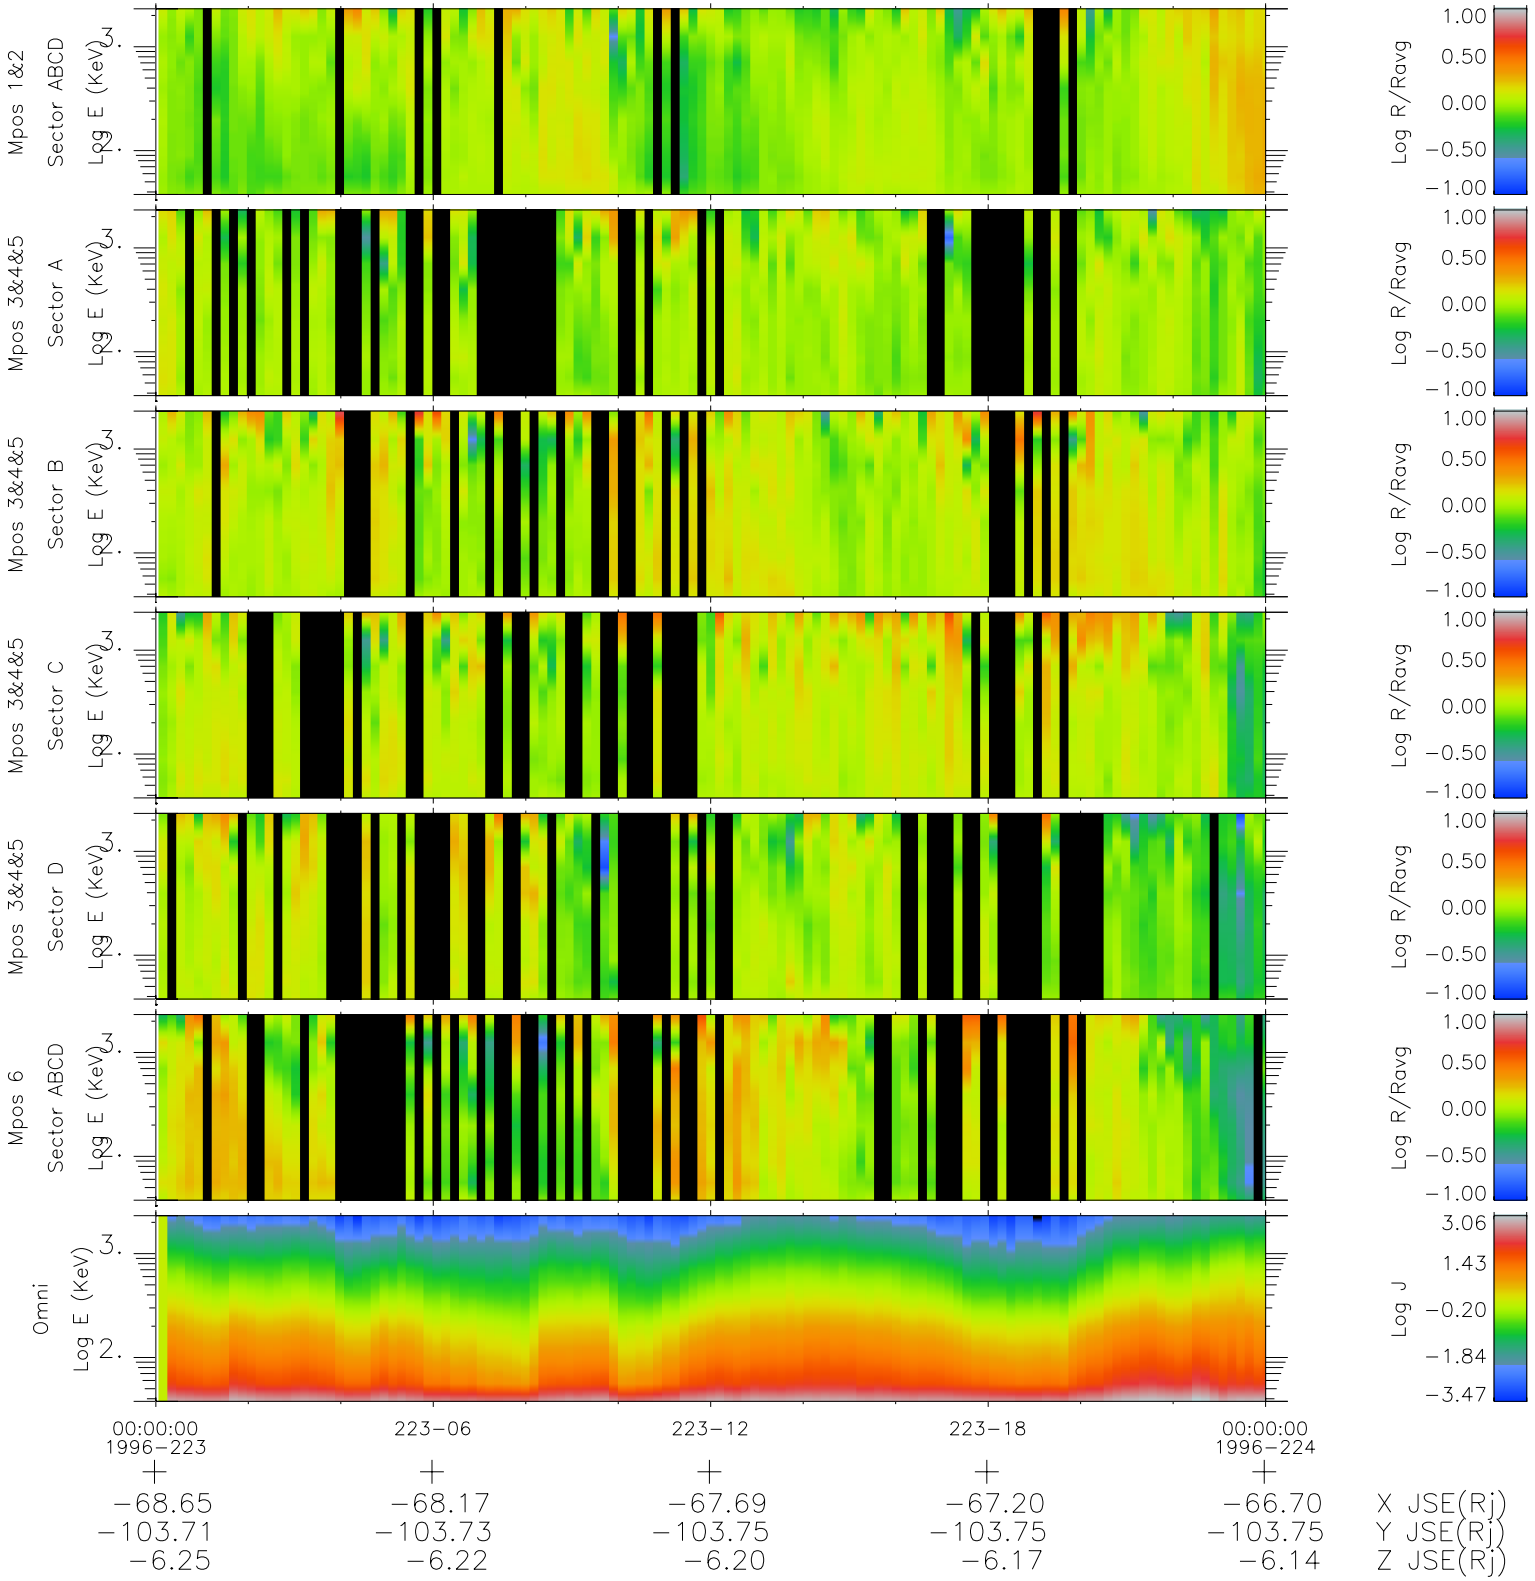

Galileo EPD Real Time R6 Ions Spectra 96223

Software Version: RTSPEC_R6 V 1.20
 Data Production: 06-03-00
 Plot Production: Fri Sep 14 07:19:44 2001
 Color File: wondr3
 Geofactor File: 1.1

◇ = Jupiter look direction
 □ = Corotation look direction