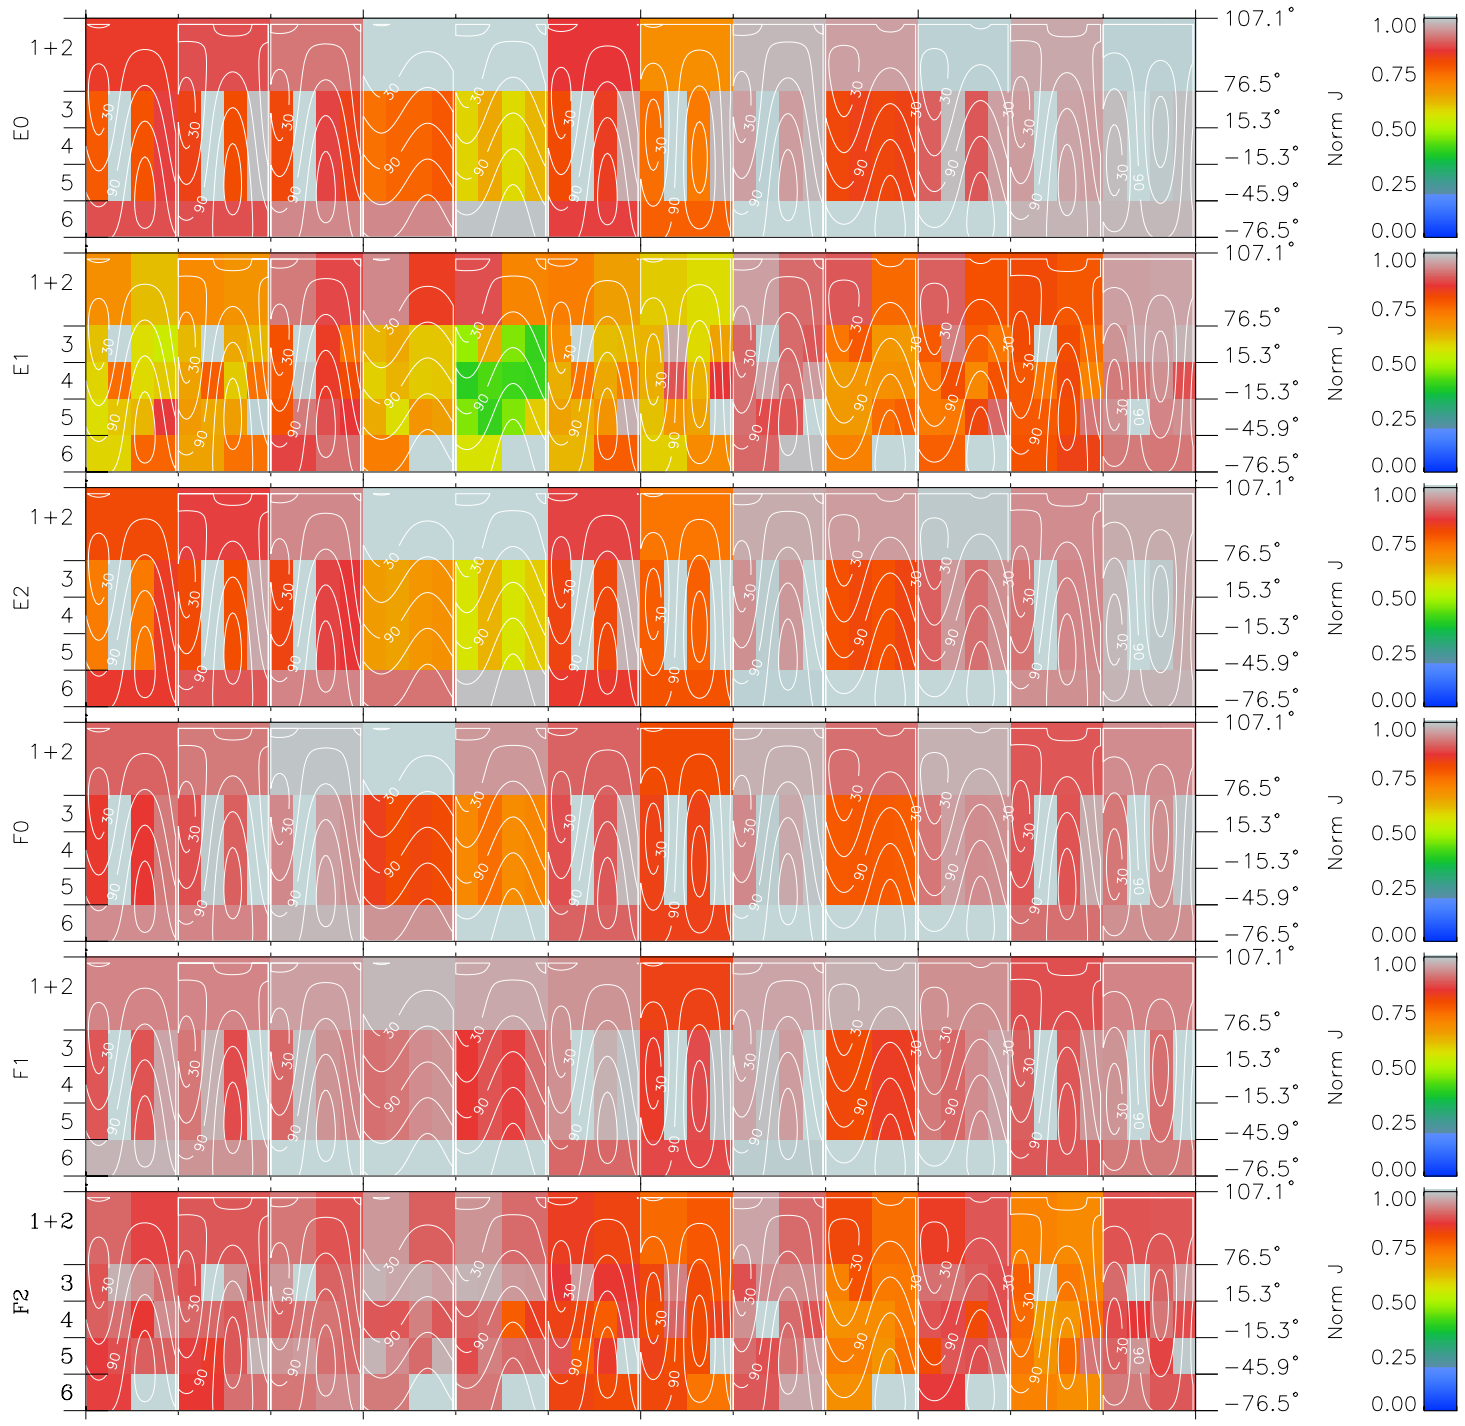

Galileo EPD Real Time All-Sky Anisotropies 96223

Software Version: RTSKY_NORM V 1.20
 Data Production: 06-03-00
 Plot Production: Fri Sep 14 07:20:40 2001
 Color File: wondr3
 Geofactor File: 1.1

00:00:00 1996-223	223-06	223-12	223-18	00:00:00 1996-224	
+	+	+	+	+	
-68.65	-68.17	-67.69	-67.20	-66.70	X JSE(R _j)
-103.71	-103.73	-103.75	-103.75	-103.75	Y JSE(R _j)
-6.25	-6.22	-6.20	-6.17	-6.14	Z JSE(R _j)

- ◇ = Jupiter look direction
- = Corotation look direction