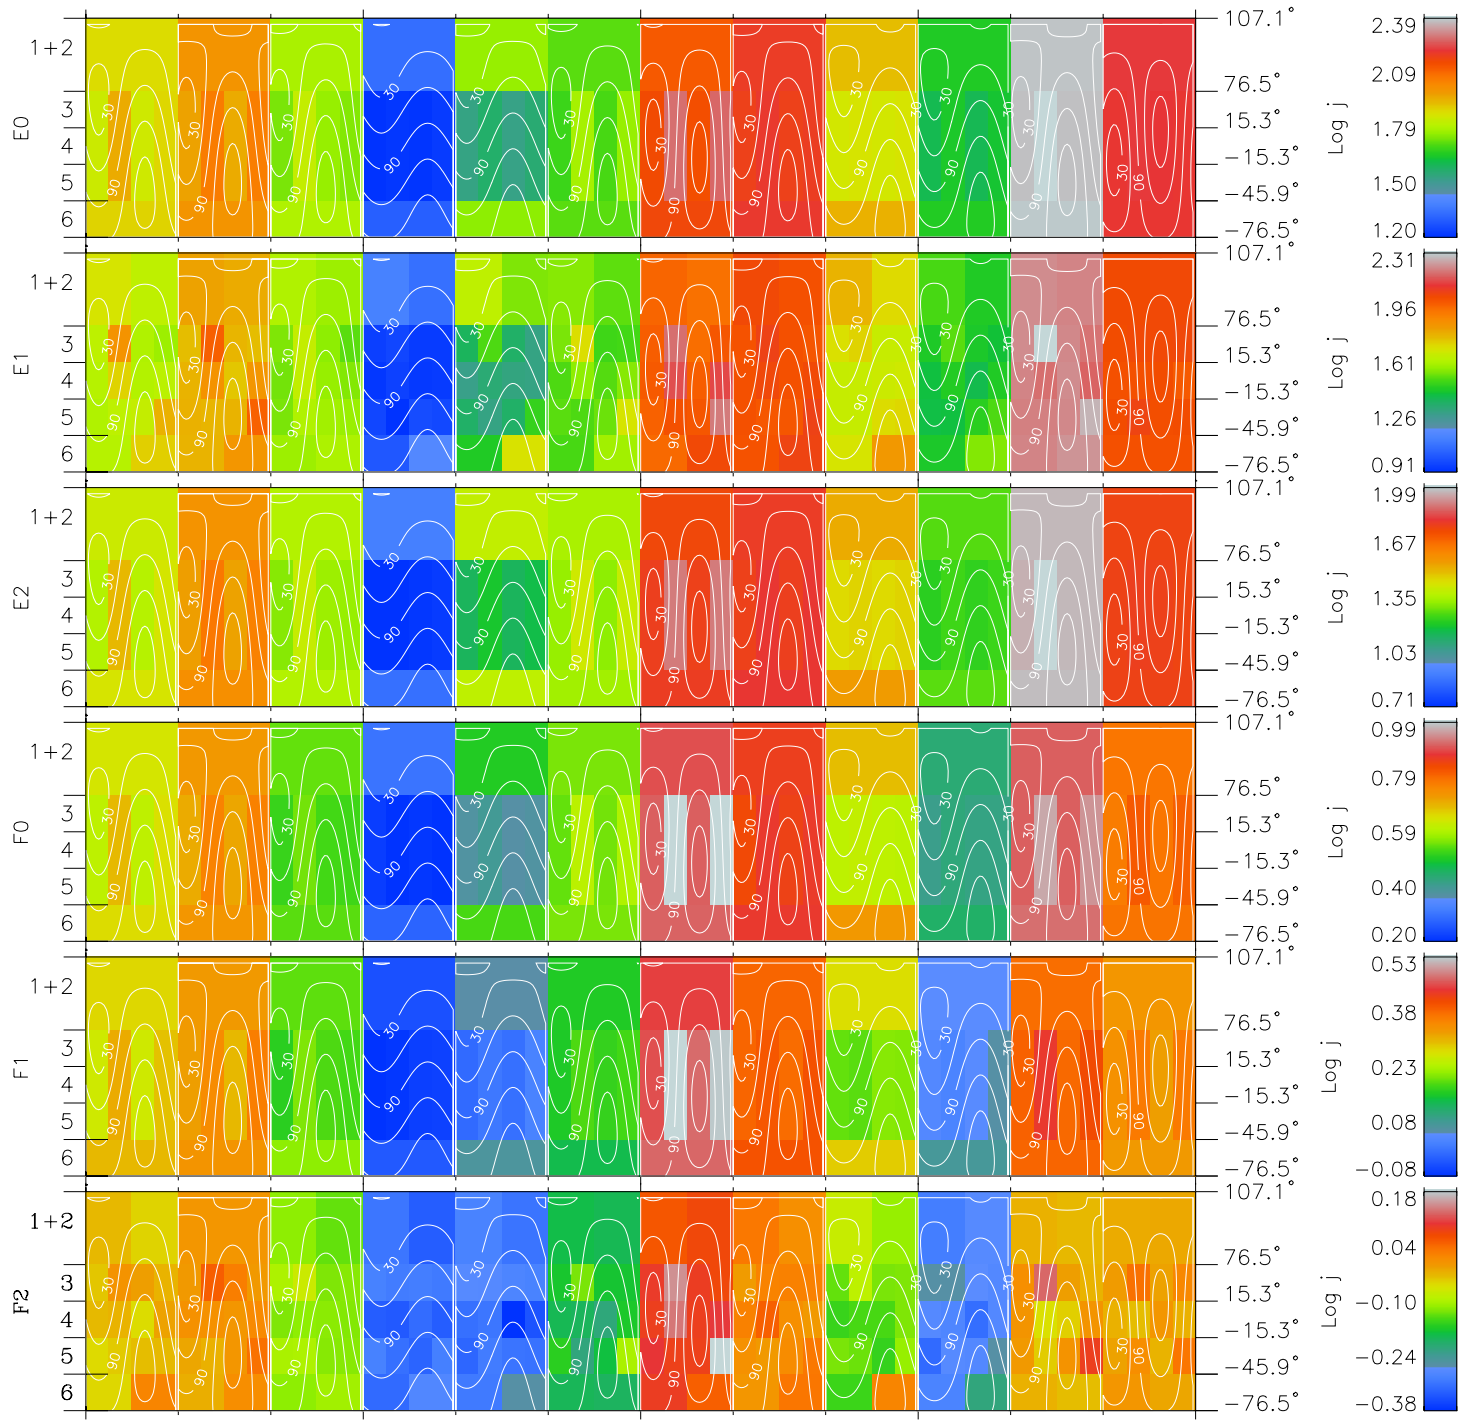

Galileo EPD Real Time All-Sky Anisotropies 96223

Software Version: RTSKY_FLUX V 1.20
 Data Production: 06-03-00
 Plot Production: Fri Sep 14 07:20:26 2001
 Color File: wondr3
 Geofactor File: 1.1

Time	Longitude	Latitude	Altitude	Coordinate System
00:00:00 1996-223	-68.65	-103.71	-6.25	X JSE(R _j) Y JSE(R _j) Z JSE(R _j)
223-06	-68.17	-103.73	-6.22	
223-12	-67.69	-103.75	-6.20	
223-18	-67.20	-103.75	-6.17	
00:00:00 1996-224	-66.70	-103.75	-6.14	

- ◇ = Jupiter look direction
- = Corotation look direction