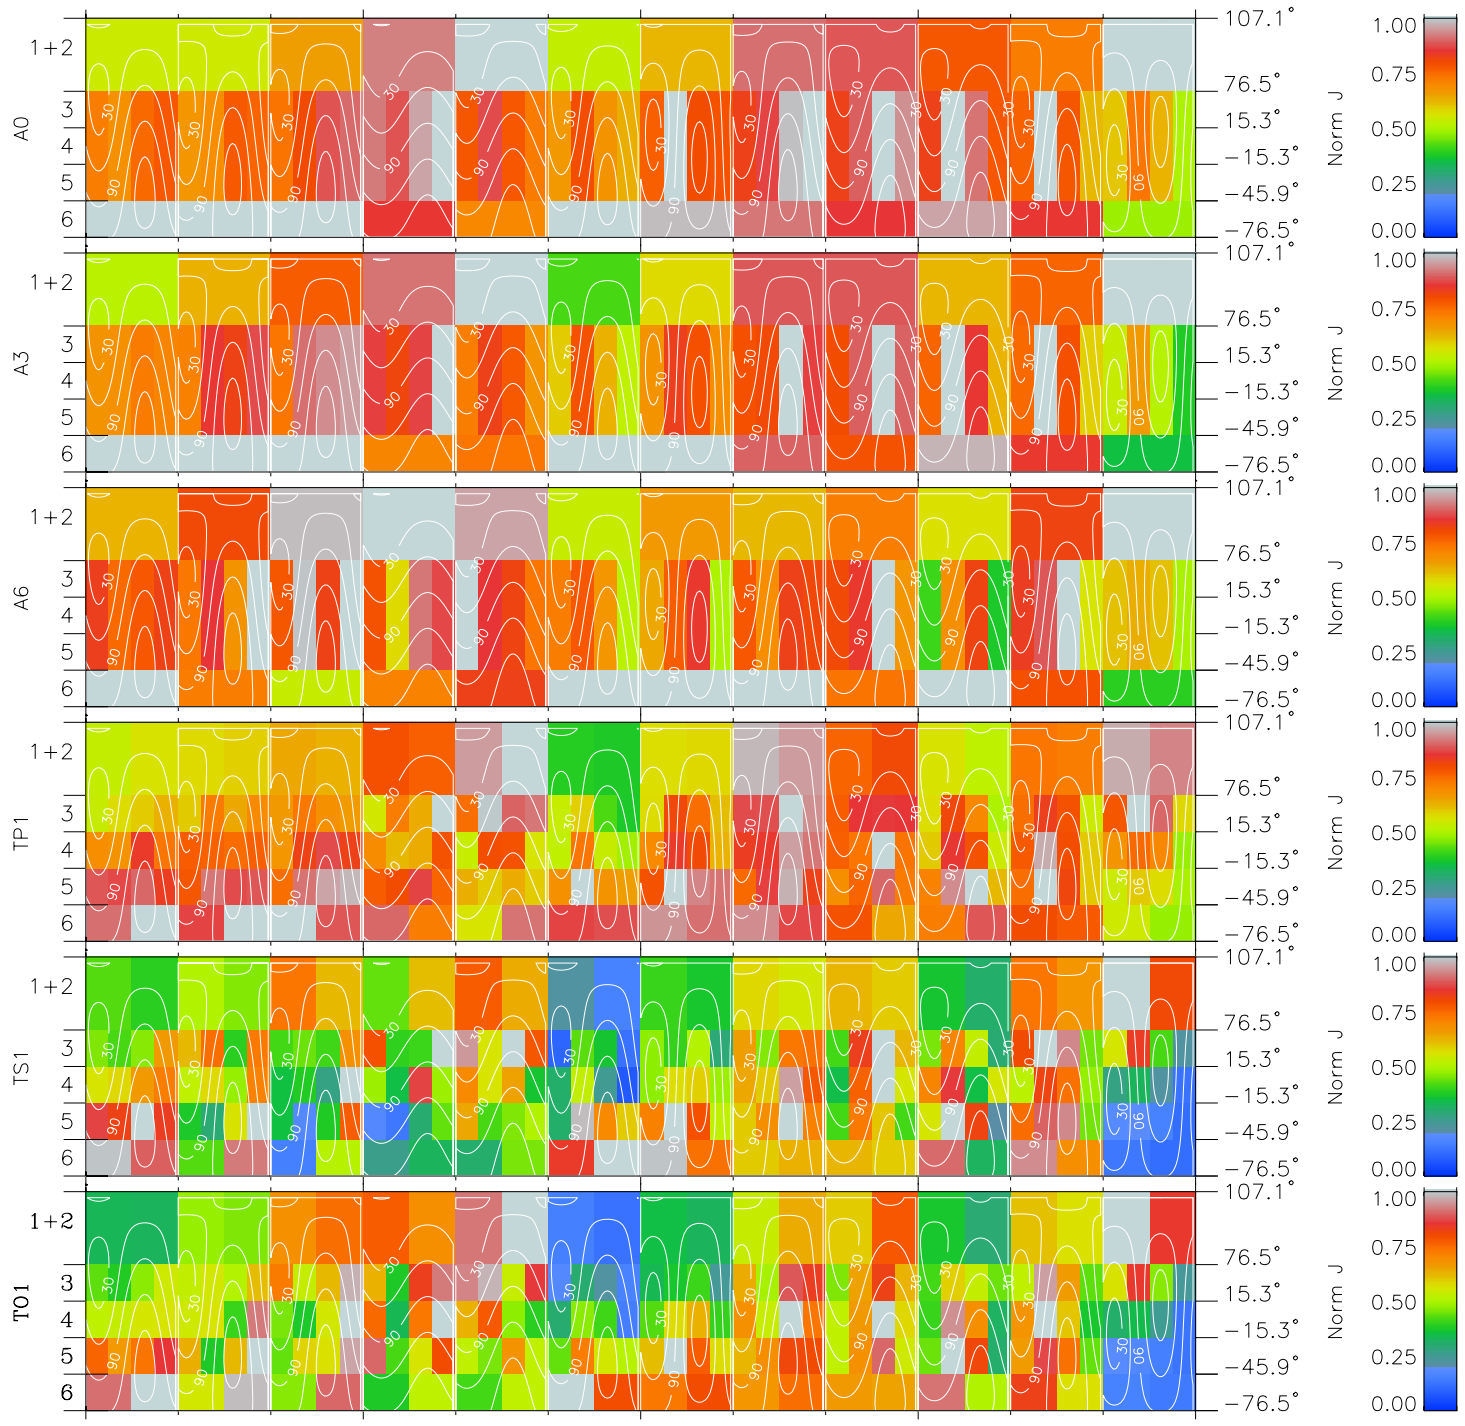

# Galileo EPD Real Time All-Sky Anisotropies 96223

Software Version: RTSKY\_NORM V 1.20  
 Data Production: 06-03-00  
 Plot Production: Fri Sep 14 07:20:34 2001  
 Color File: wondr3  
 Geofactor File: 1.1

00:00:00 1996-223	223-06	223-12	223-18	00:00:00 1996-224	
+	+	+	+	+	
-68.65	-68.17	-67.69	-67.20	-66.70	X JSE(R <sub>j</sub> )
-103.71	-103.73	-103.75	-103.75	-103.75	Y JSE(R <sub>j</sub> )
-6.25	-6.22	-6.20	-6.17	-6.14	Z JSE(R <sub>j</sub> )

- ◇ = Jupiter look direction
- = Corotation look direction