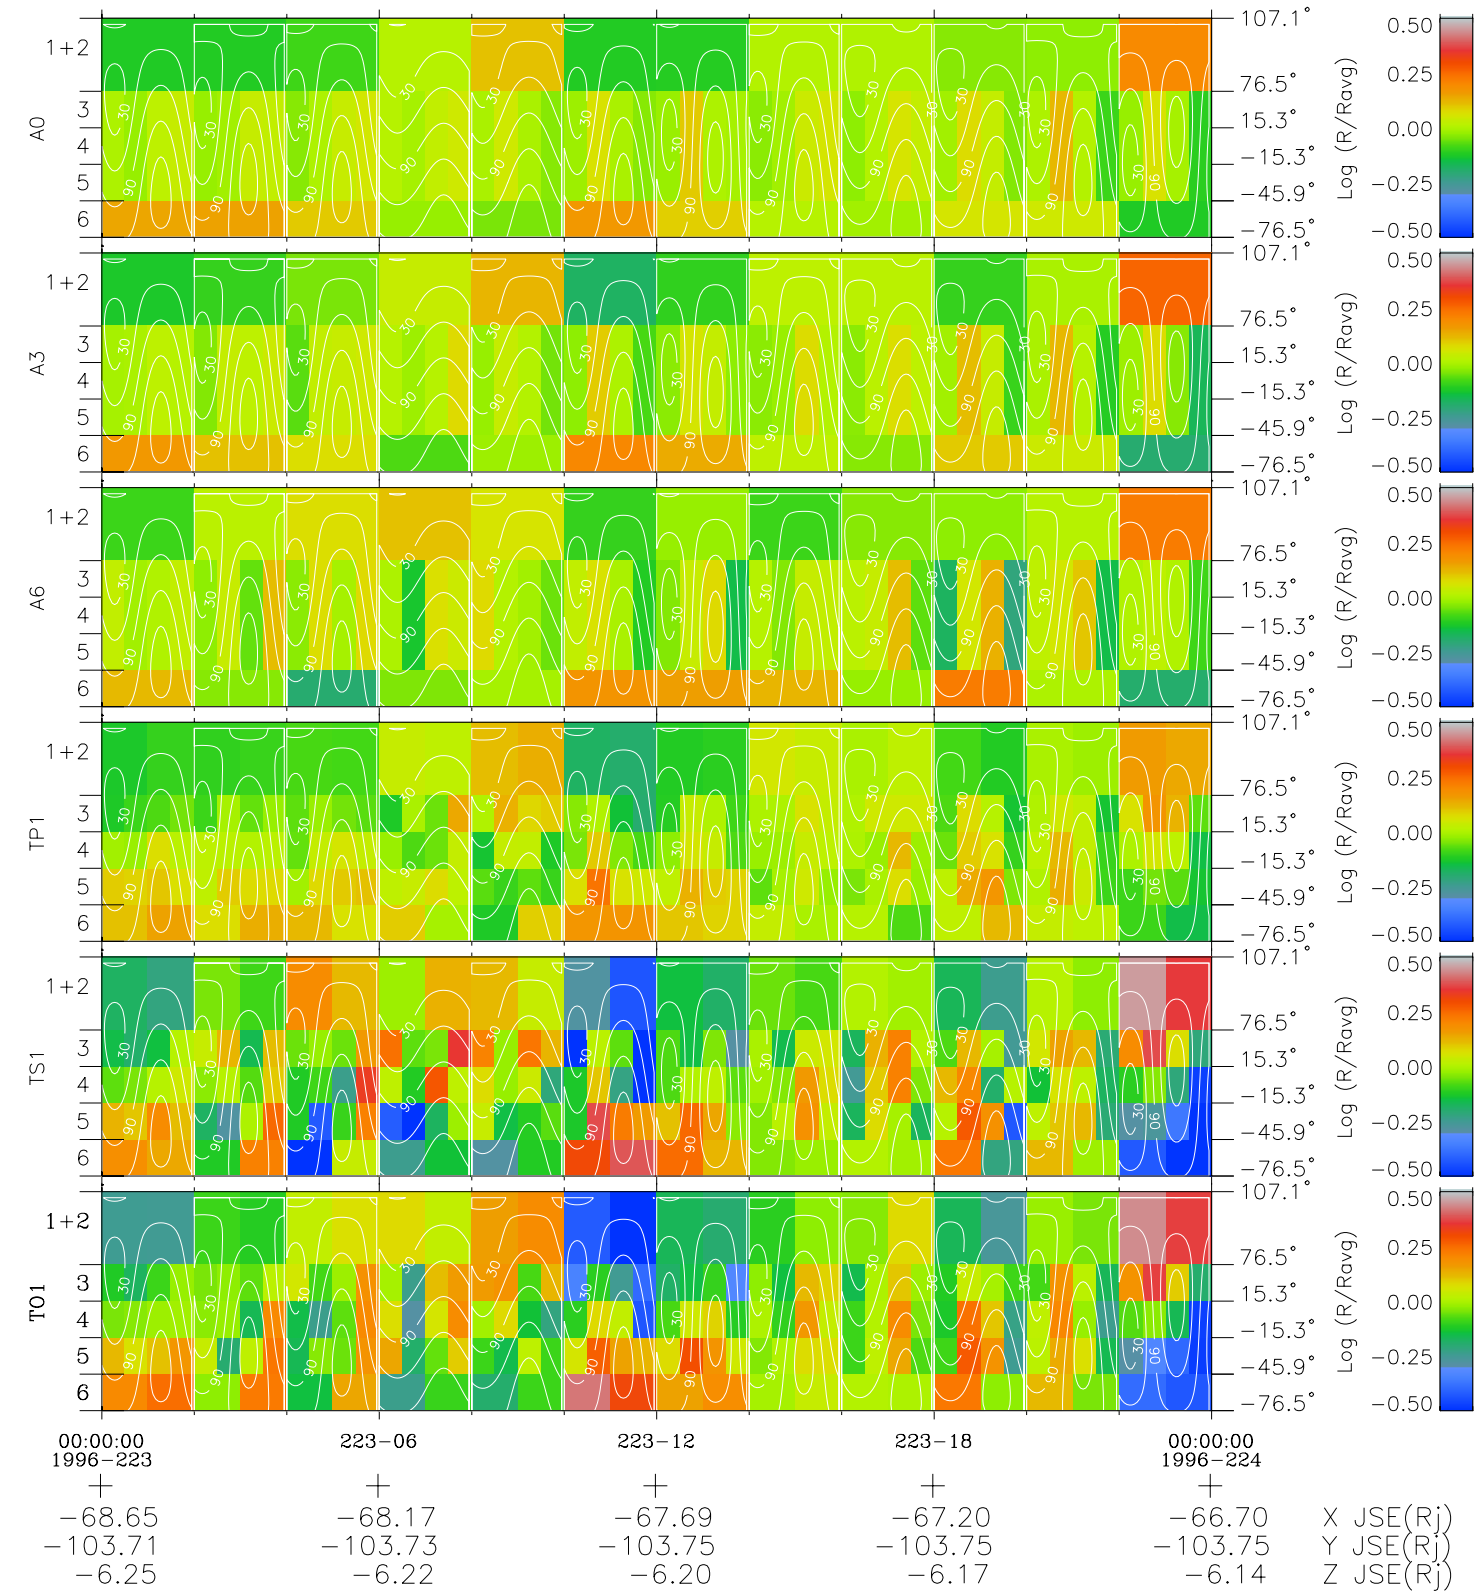

Galileo EPD Real Time All-Sky Anisotropies 96223

Software Version: RTSKY_MEAN V 1.20
 Data Production: 06-03-00
 Plot Production: Fri Sep 14 07:20:04 2001
 Color File: wondr3
 Geofactor File: 1.1

◇ = Jupiter look direction
 □ = Corotation look direction