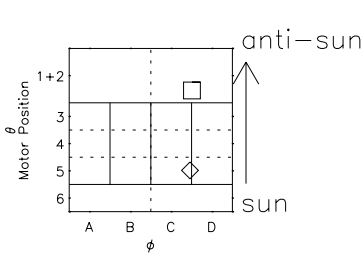

Galileo EPD Real Time All-Sky Anisotropies 96223

Software Version: RTSKY_MEAN V 1.20
 Data Production: 06-03-00
 Plot Production: Fri Sep 14 07:20:04 2001
 Color File: wondr3
 Geofactor File: 1.1

◇ = Jupiter look direction
 □ = Corotation look direction