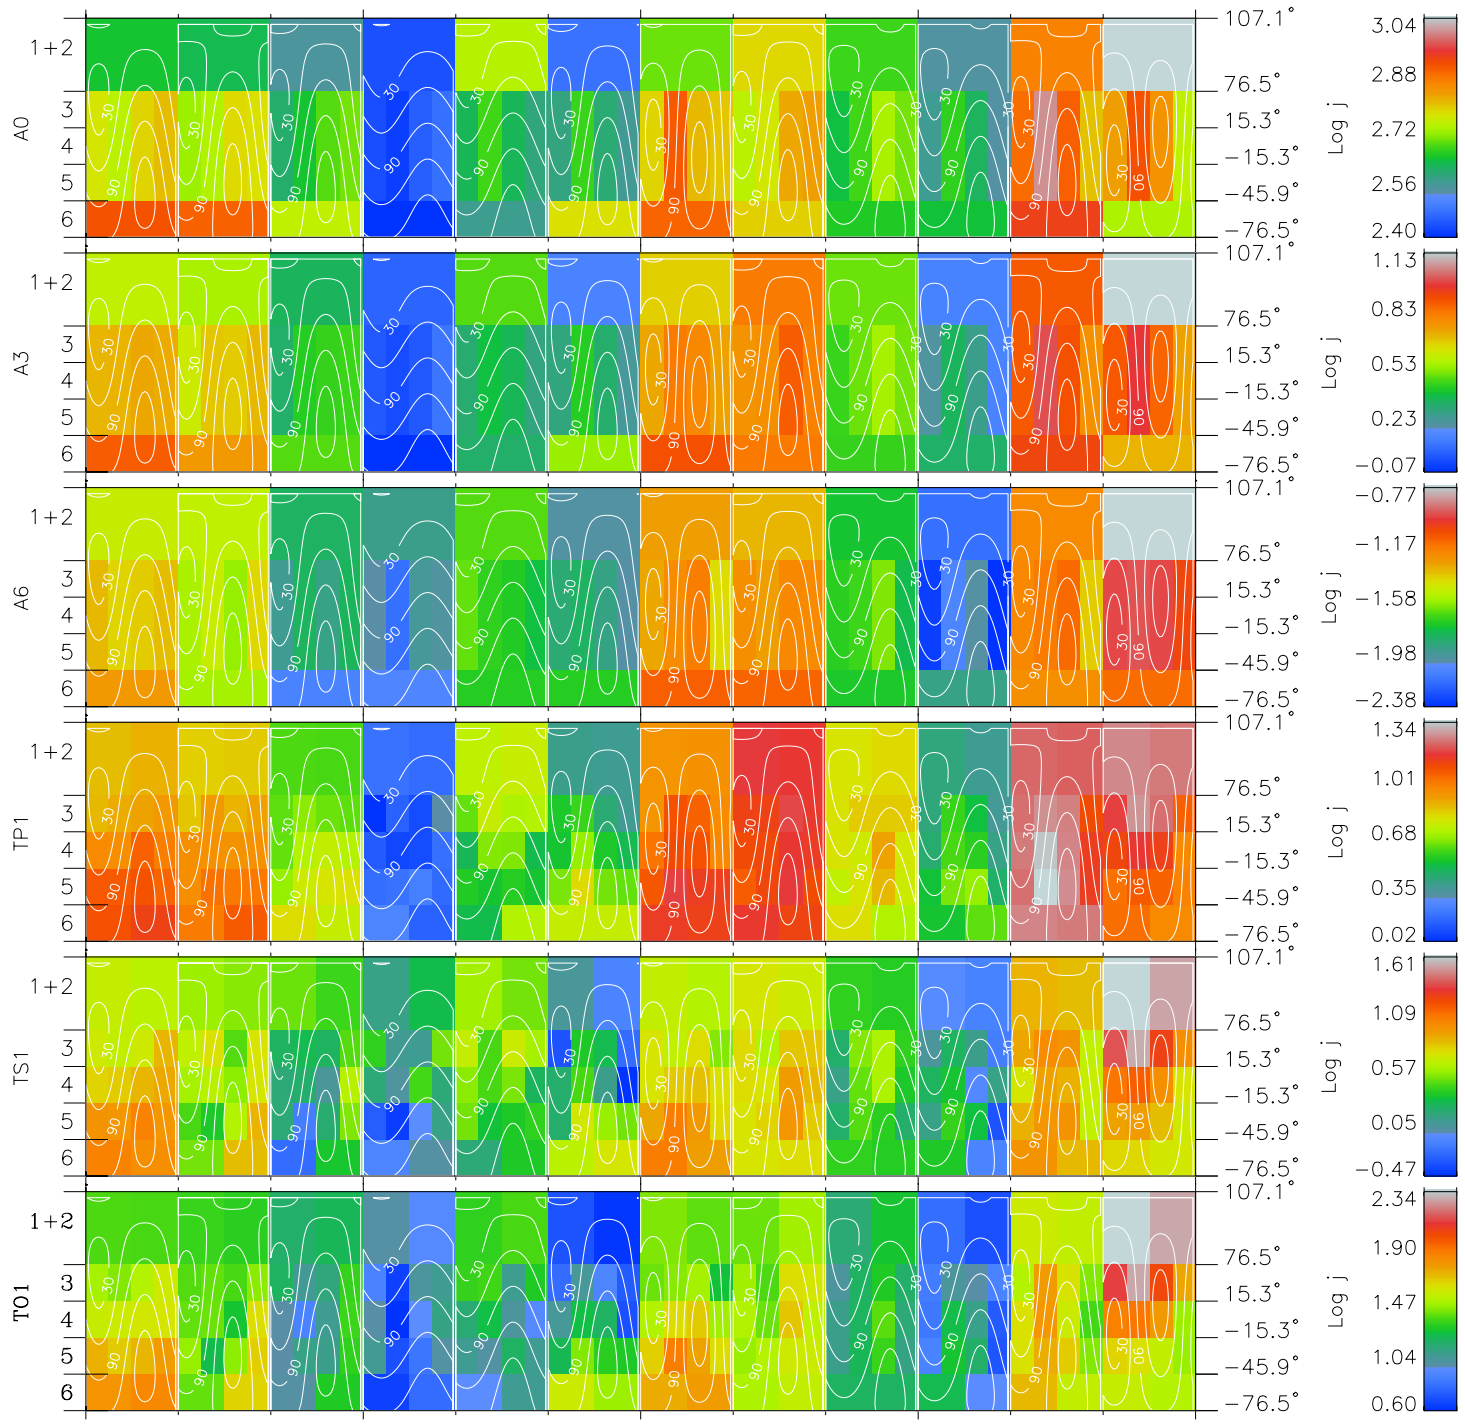

Galileo EPD Real Time All-Sky Anisotropies 96223

Software Version: RTSKY_FLUX V 1.20
 Data Production: 06-03-00
 Plot Production: Fri Sep 14 07:20:19 2001
 Color File: wondr3
 Geofactor File: 1.1

00:00:00 1996-223	223-06	223-12	223-18	00:00:00 1996-224	
+	+	+	+	+	
-68.65	-68.17	-67.69	-67.20	-66.70	X JSE(R _j)
-103.71	-103.73	-103.75	-103.75	-103.75	Y JSE(R _j)
-6.25	-6.22	-6.20	-6.17	-6.14	Z JSE(R _j)

- ◇ = Jupiter look direction
- = Corotation look direction