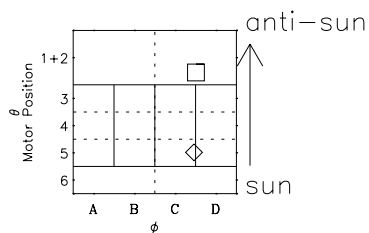

Galileo EPD Real-Time Omni 96223

Software Version: RTLINE_OMNI V 1.20
Data Production: 06-03-00
Plot Production: Fri Sep 14 07:21:54 2001

◇ = Jupiter look direction
□ = Corotation look direction