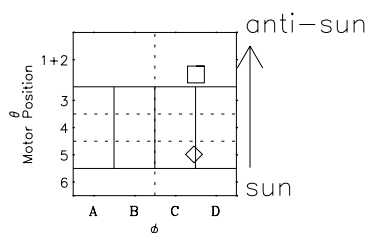

# Galileo EPD Real-Time Omni 96223

Software Version: RTLINE\_OMNI V 1.20  
Data Production: 06-03-00  
Plot Production: Fri Sep 14 07:21:53 2001

◇ = Jupiter look direction  
□ = Corotation look direction