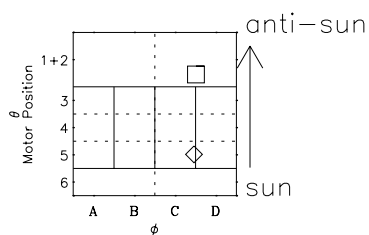

Galileo EPD Real-Time Omni 96223

Software Version: RTLINE_OMNI V 1.20
Data Production: 06-03-00
Plot Production: Fri Sep 14 07:21:53 2001

◇ = Jupiter look direction
□ = Corotation look direction