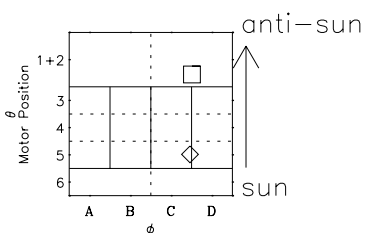

Galileo EPD Real-Time Six-Sector 96223

Software Version: RTLINE_R6 V 1.20
Data Production: 06-03-00
Plot Production: Fri Sep 14 07:22:02 2001

◇ = Jupiter look direction
□ = Corotation look direction