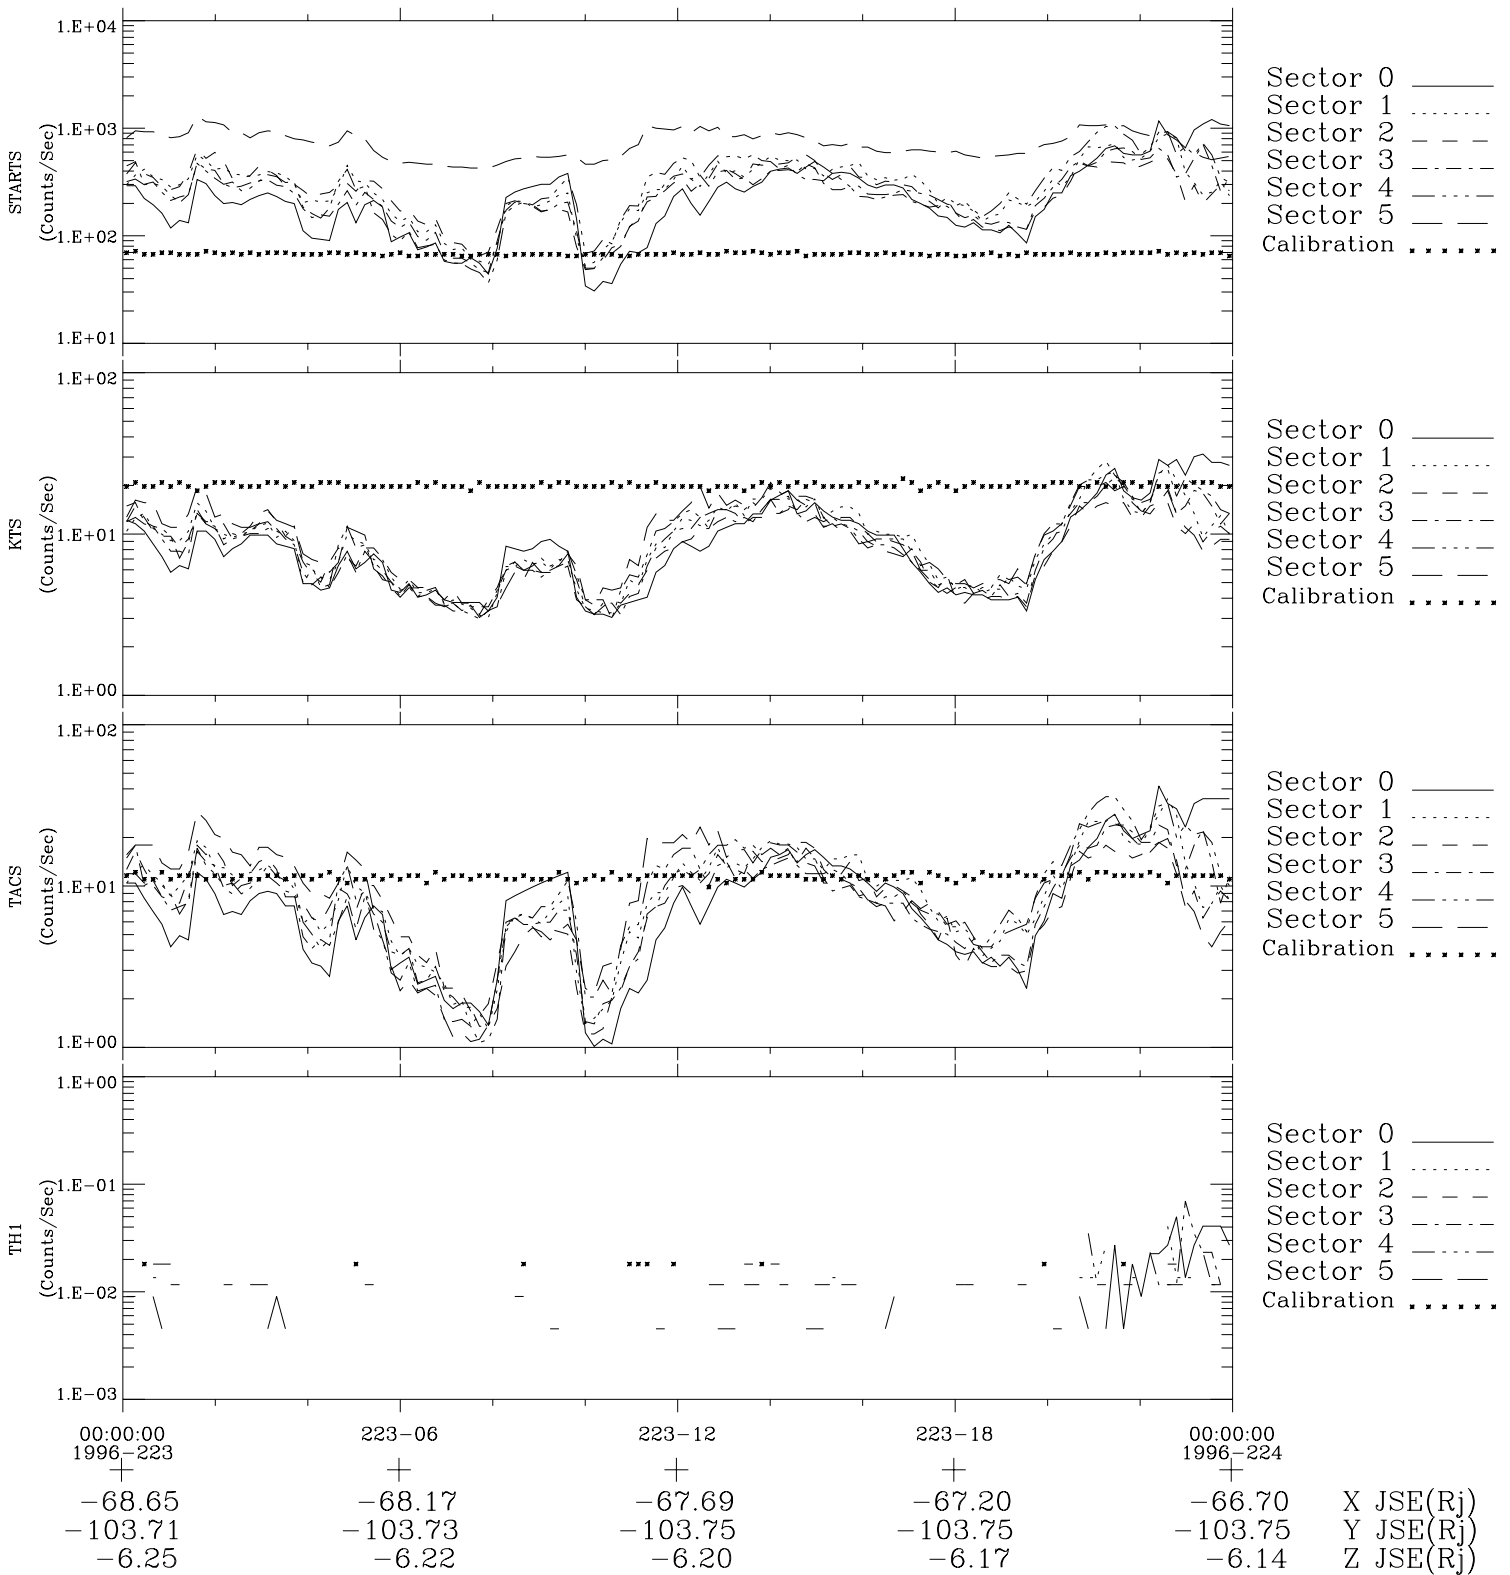

Galileo EPD Real-Time Six-Sector 96223

Software Version: RTLINE_R6 V 1.20
Data Production: 06-03-00
Plot Production: Fri Sep 14 07:22:02 2001

◇ = Jupiter look direction
□ = Corotation look direction