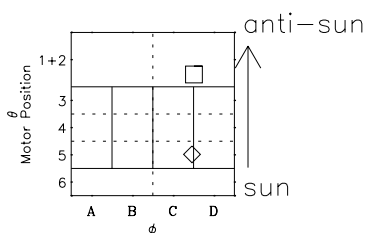

Galileo EPD Real-Time Six-Sector 96223

Software Version: RTLINE_R6 V 1.20
Data Production: 06-03-00
Plot Production: Fri Sep 14 07:22:00 2001

◇ = Jupiter look direction
□ = Corotation look direction