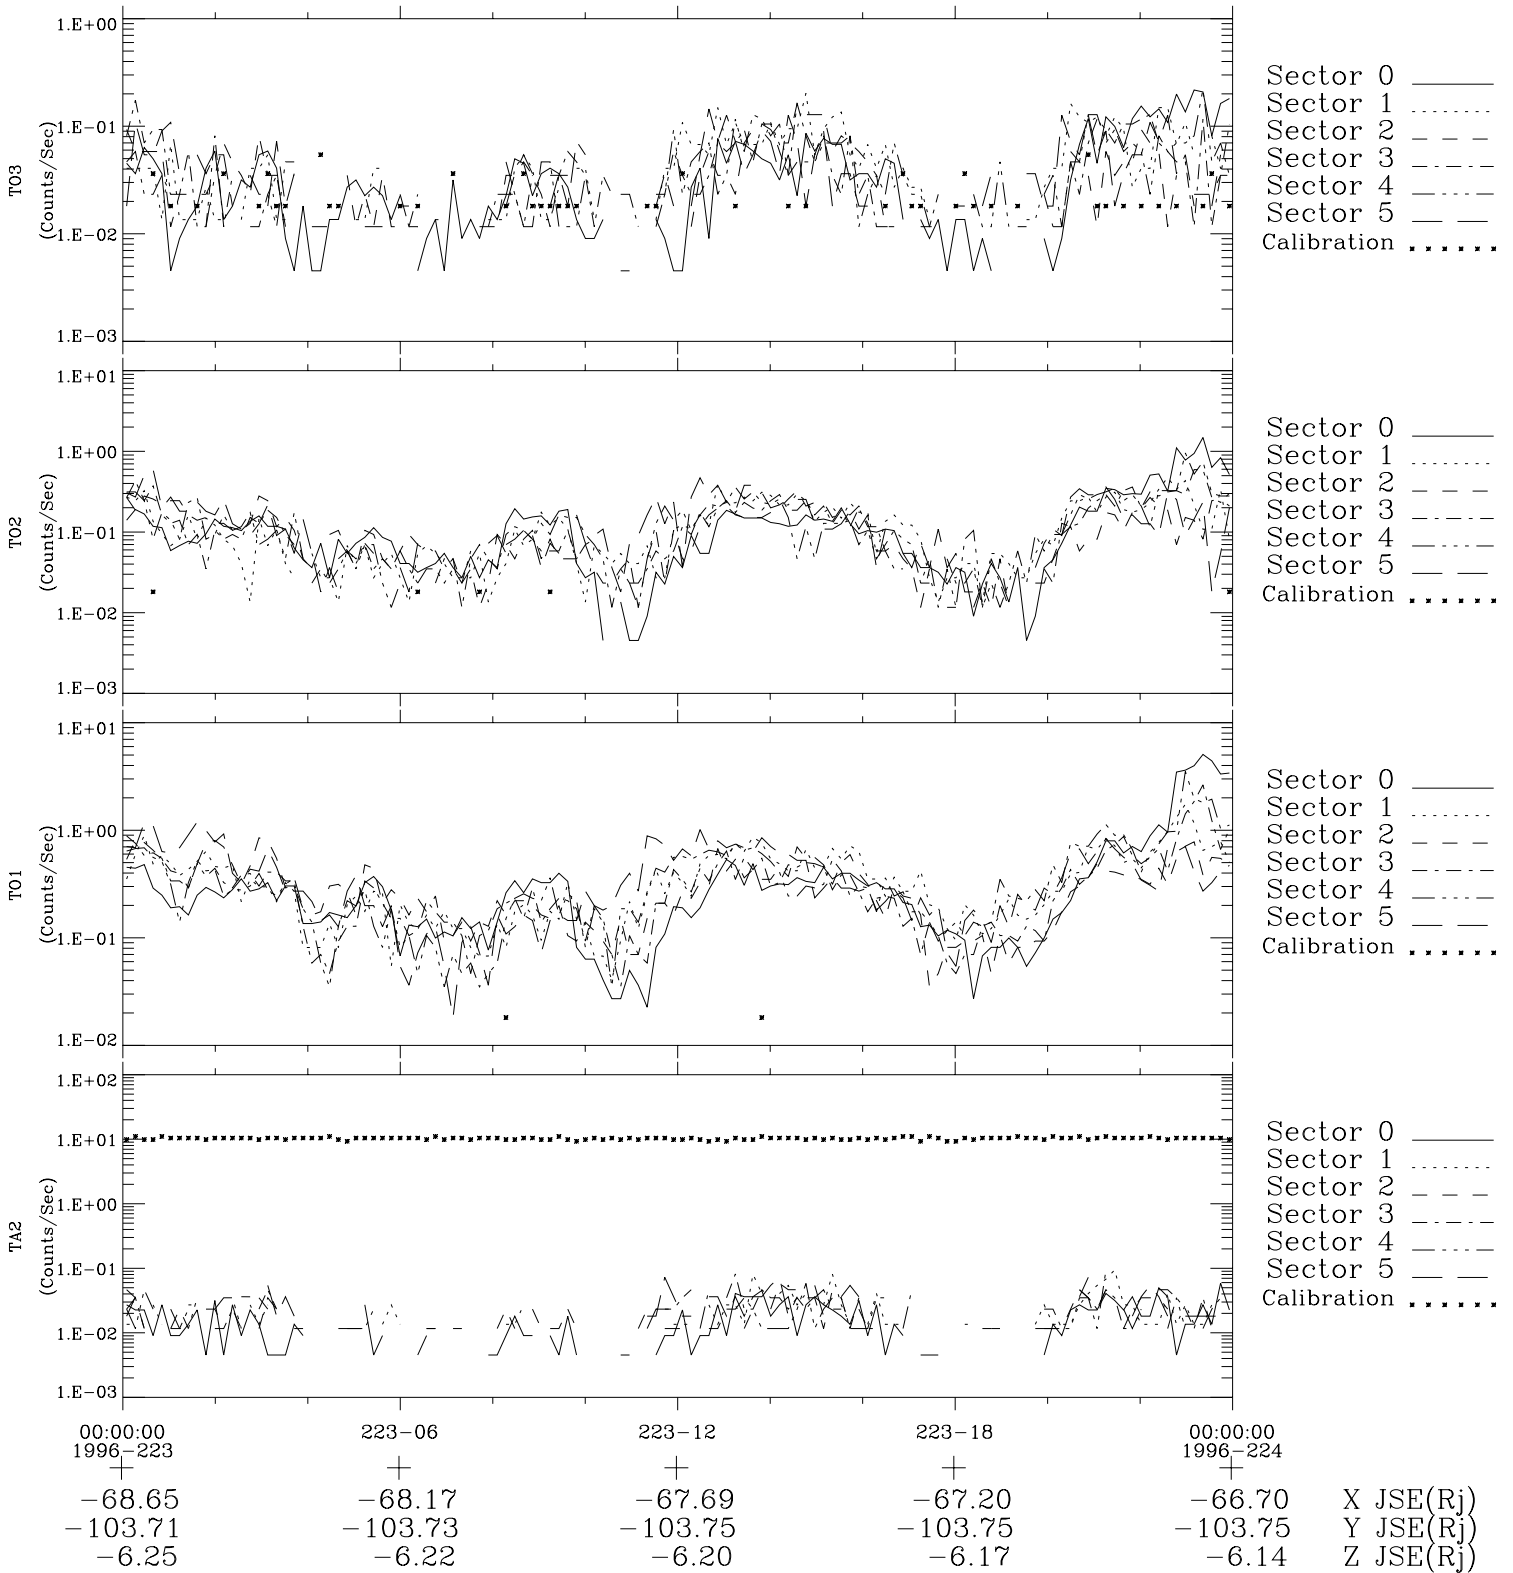

Galileo EPD Real-Time Six-Sector 96223

Software Version: RTLINE_R6 V 1.20
Data Production: 06-03-00
Plot Production: Fri Sep 14 07:22:00 2001

◇ = Jupiter look direction
□ = Corotation look direction