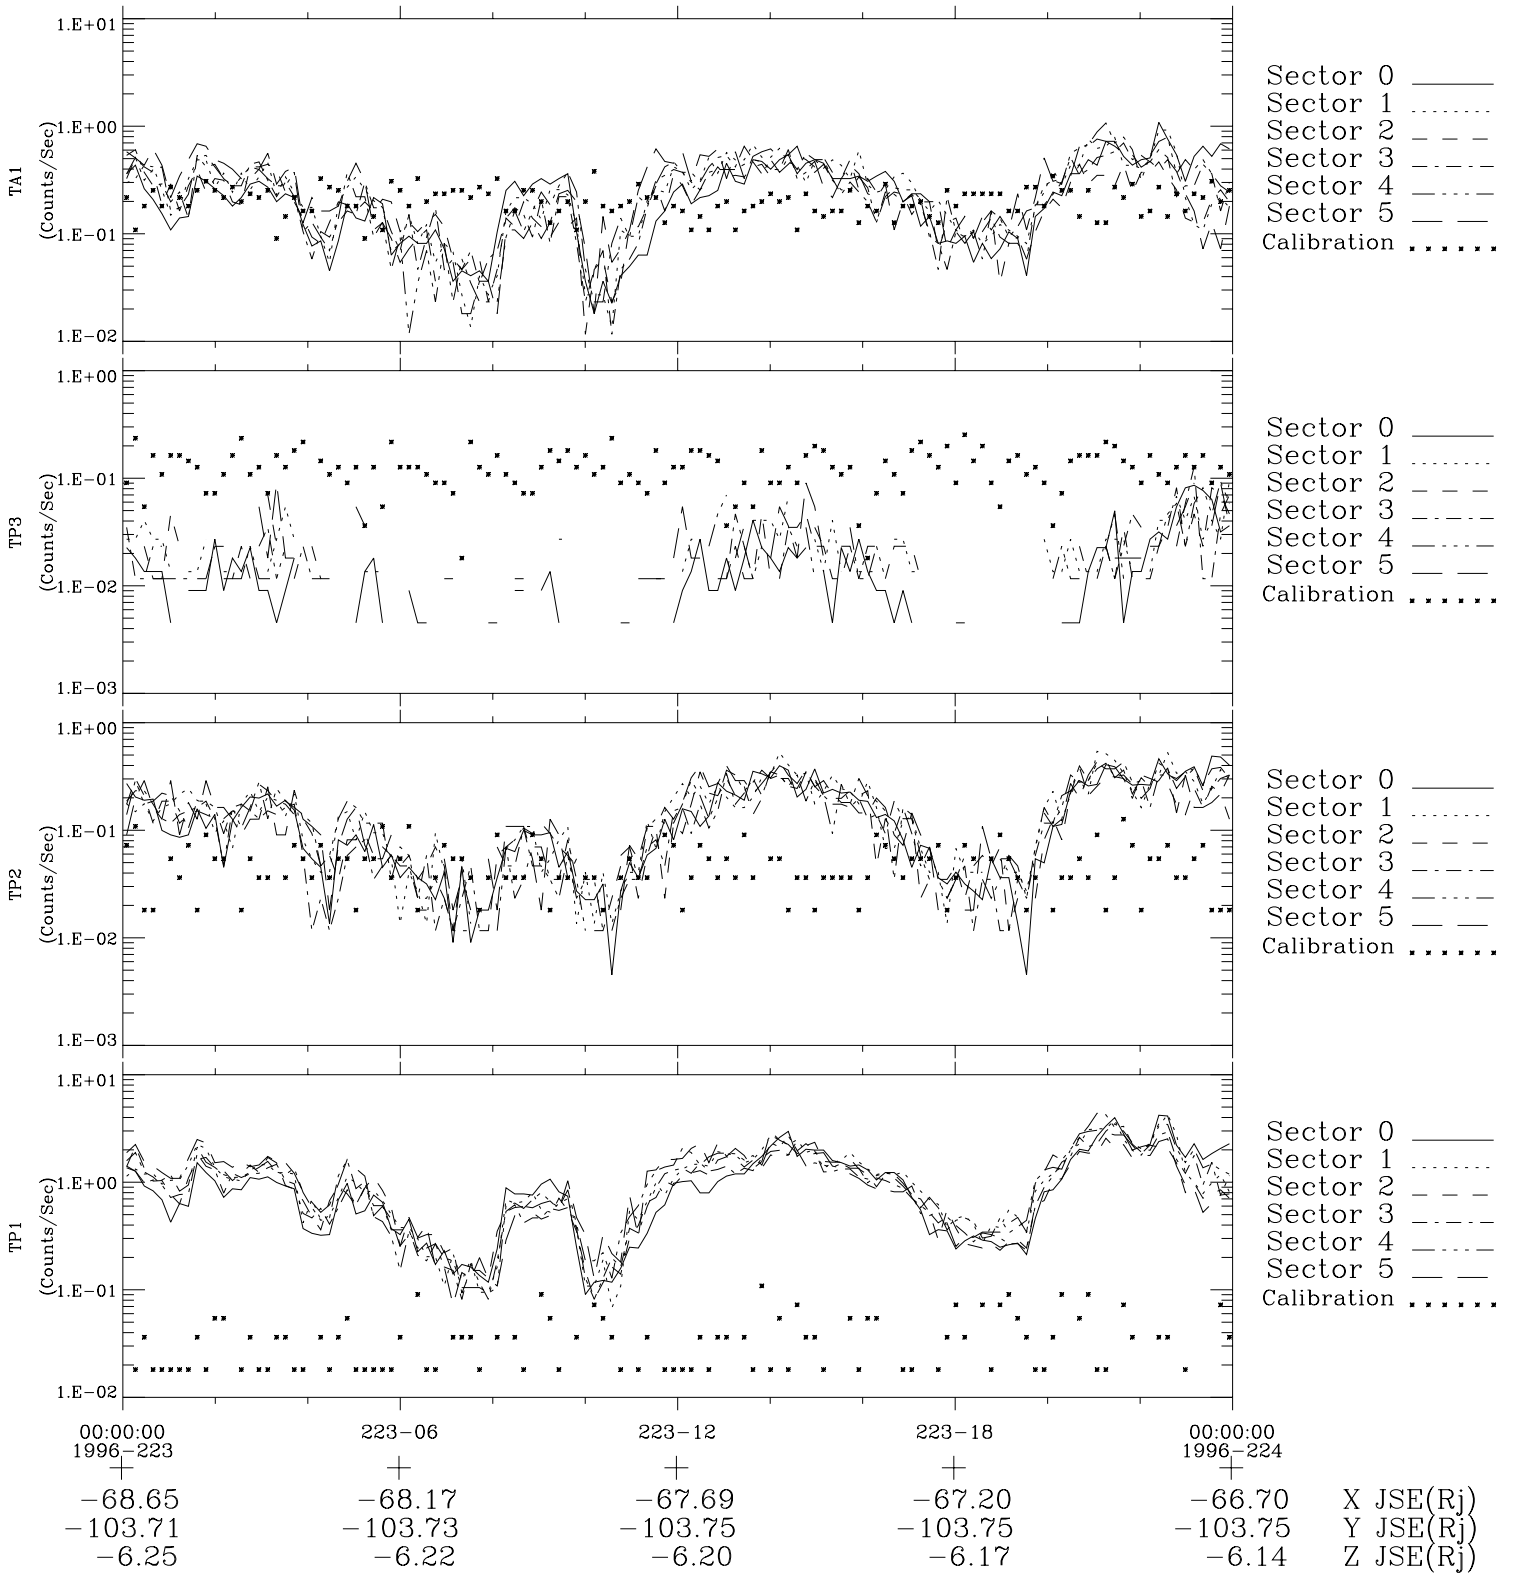

# Galileo EPD Real-Time Six-Sector 96223

Software Version: RTLINE\_R6 V 1.20  
Data Production: 06-03-00  
Plot Production: Fri Sep 14 07:22:00 2001

◇ = Jupiter look direction  
□ = Corotation look direction