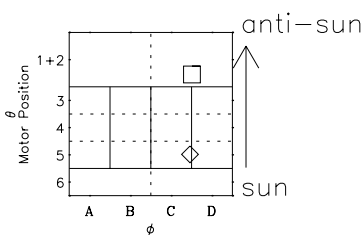

# Galileo EPD Real-Time Six-Sector 96223

Software Version: RTLINE\_R6 V 1.20  
Data Production: 06-03-00  
Plot Production: Fri Sep 14 07:22:00 2001

◇ = Jupiter look direction  
□ = Corotation look direction