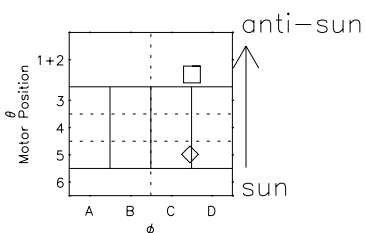

# Galileo EPD Real Elevation Anisotropies 96223

Software Version: RTELEV\_NORM V 1.20  
 Data Production: 06-03-00  
 Plot Production: Fri Sep 14 07:21:15 2001  
 Color File: wondr3  
 Geofactor File: 1.1

- ◇ = Jupiter look direction
- = Corotation look direction