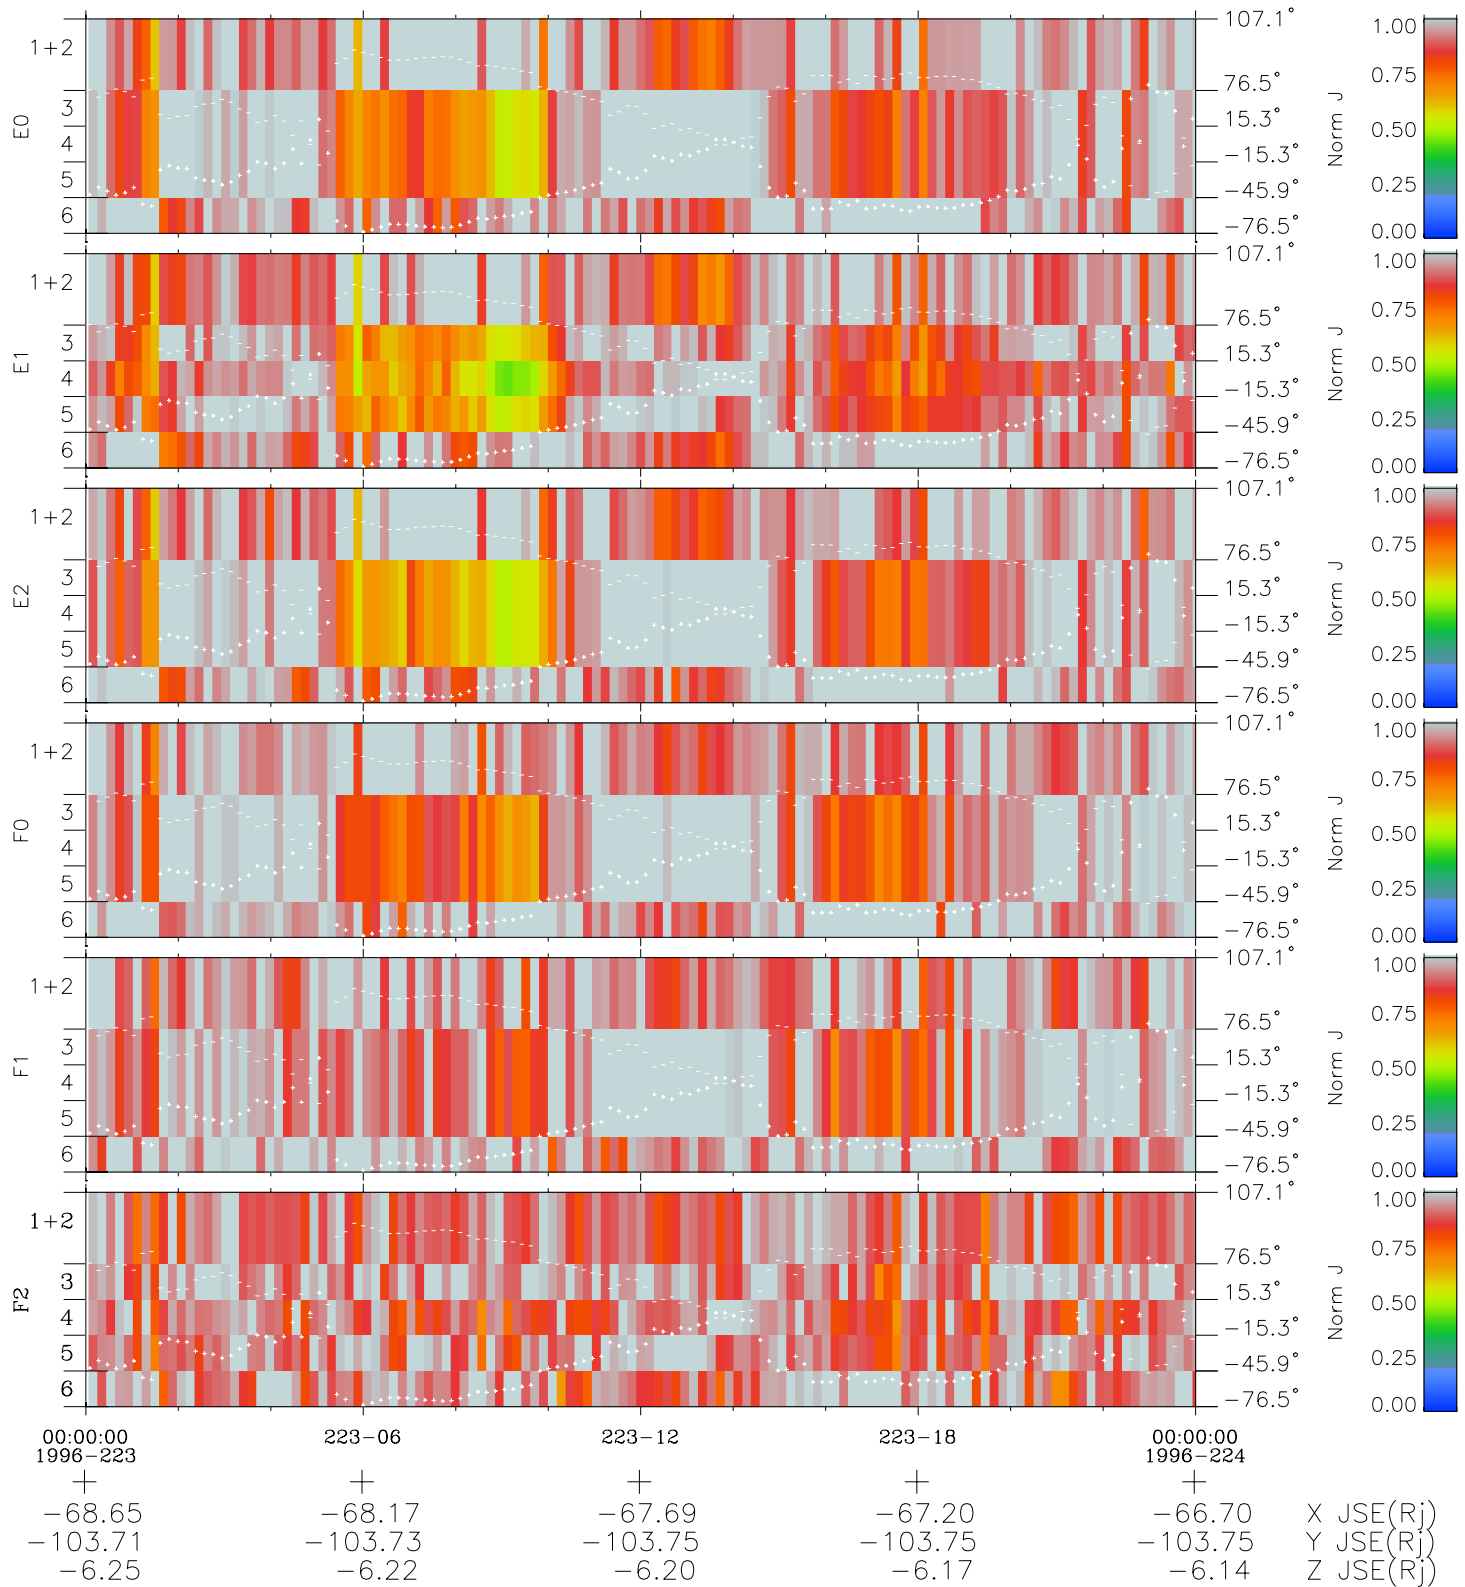

# Galileo EPD Real Elevation Anisotropies 96223

Software Version: RTELEV\_NORM V 1.20  
 Data Production: 06-03-00  
 Plot Production: Fri Sep 14 07:21:15 2001  
 Color File: wondr3  
 Geofactor File: 1.1

- ◇ = Jupiter look direction
- = Corotation look direction