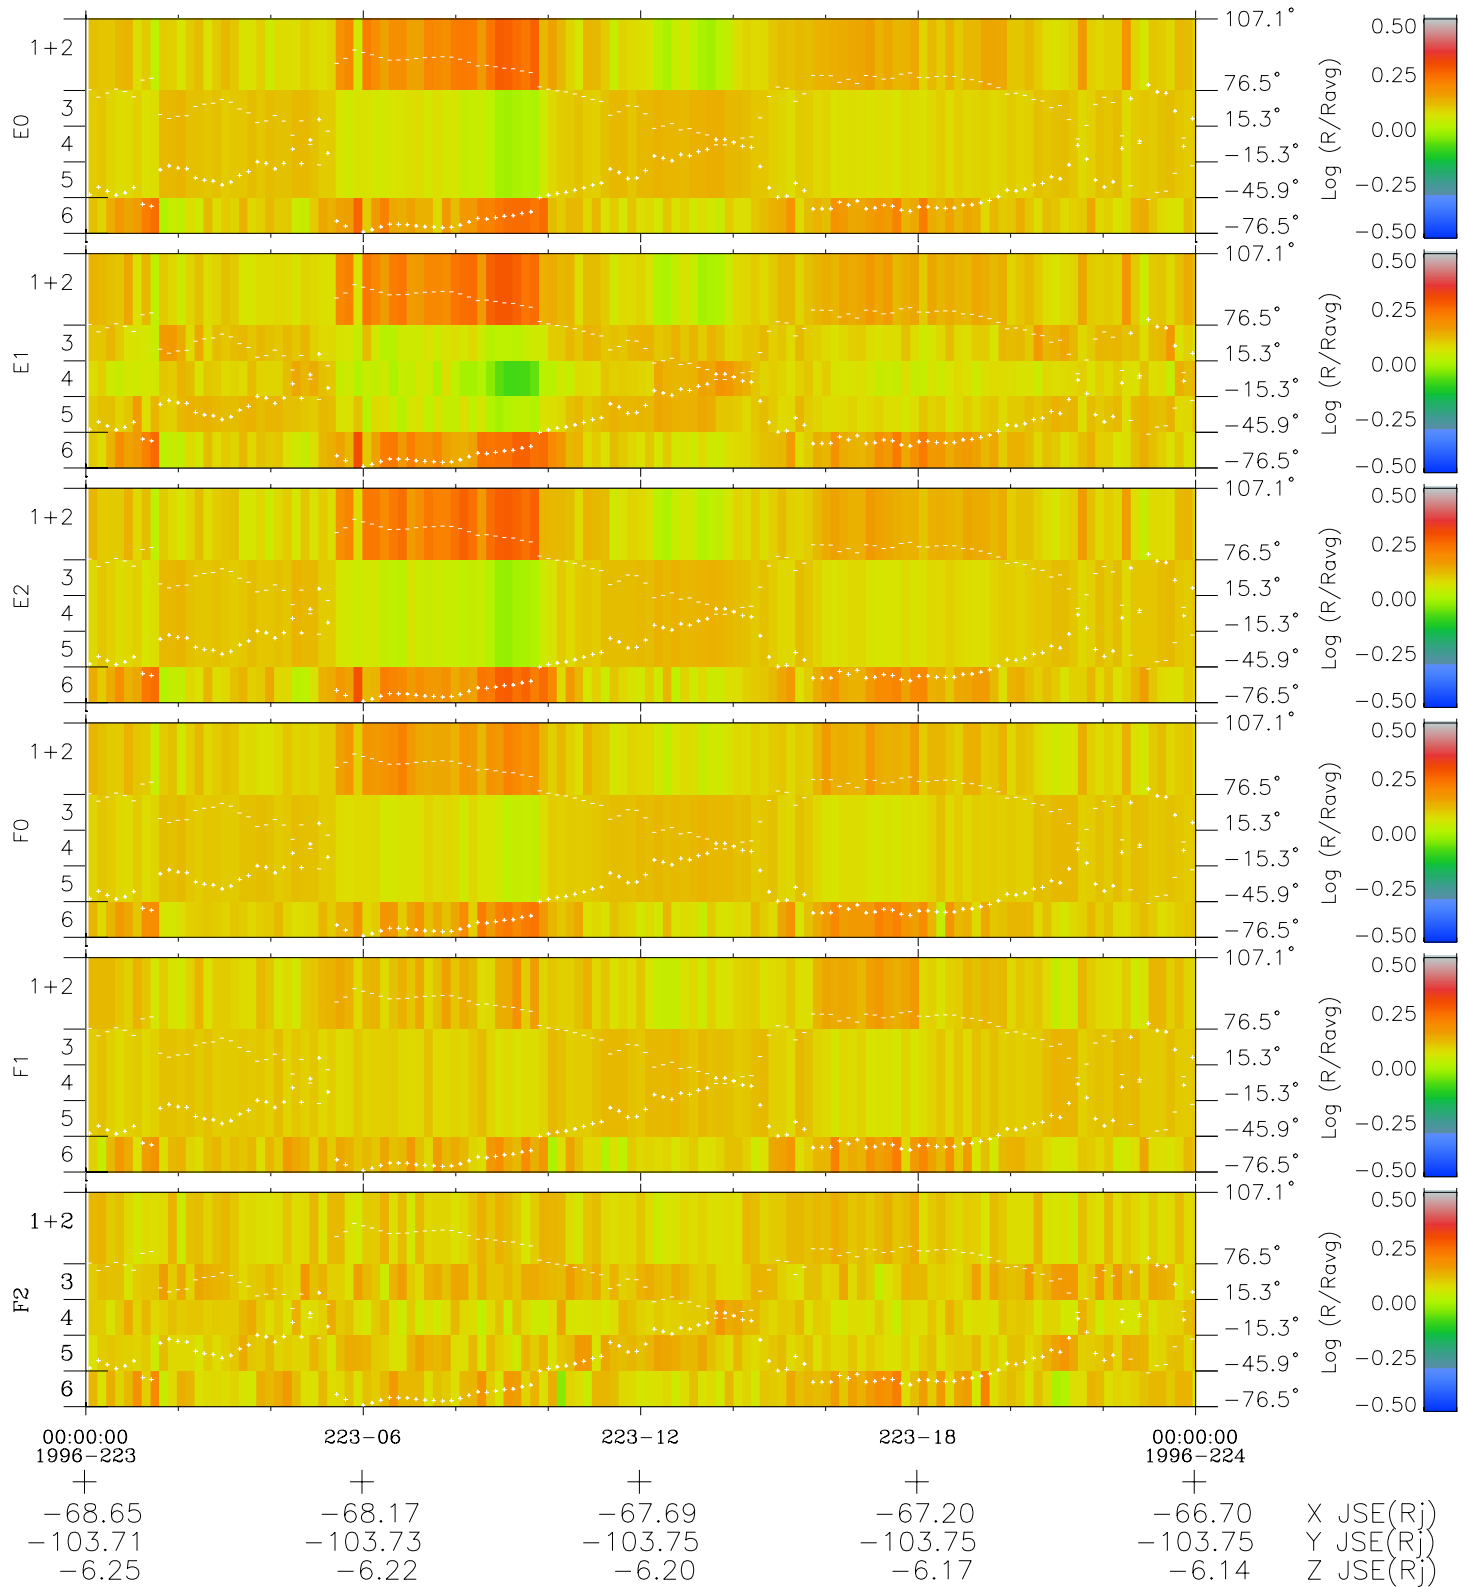

Galileo EPD Real Elevation Anisotropies 96223

Software Version: RTELEV_MEAN V 1.20
 Data Production: 06-03-00
 Plot Production: Fri Sep 14 07:20:52 2001
 Color File: wondr3
 Geofactor File: 1.1

- ◇ = Jupiter look direction
- = Corotation look direction