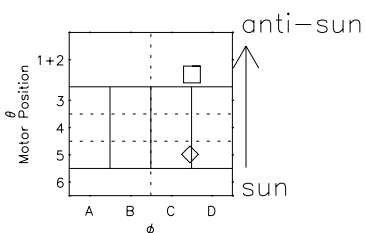

Galileo EPD Real Elevation Anisotropies 96223

Software Version: RTELEV_MEAN V 1.20
 Data Production: 06-03-00
 Plot Production: Fri Sep 14 07:20:52 2001
 Color File: wondr3
 Geofactor File: 1.1

- ◇ = Jupiter look direction
- = Corotation look direction